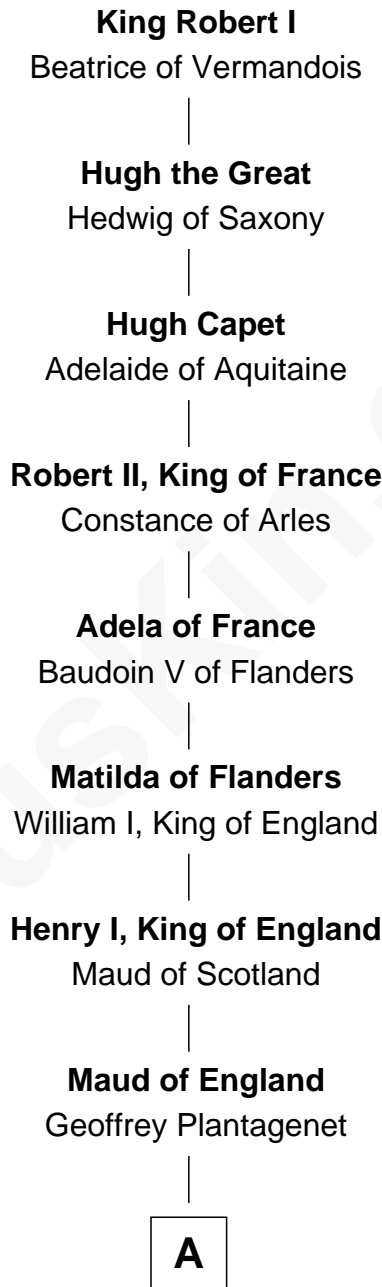

# FamousKin.com Relationship Chart of

**Mary Chapin Carpenter**

*Singer and Songwriter*

32nd Great-granddaughter of

**King Robert I**

*King of France*

**A**

**Henry II, King of England**

Eleanor of Aquitaine

**John, King of England**

Isabelle of Angoulême

**Henry III, King of England**

Eleanor of Provence

**Edward I, King of England**

Eleanor of Castile

**Edward II, King of England**