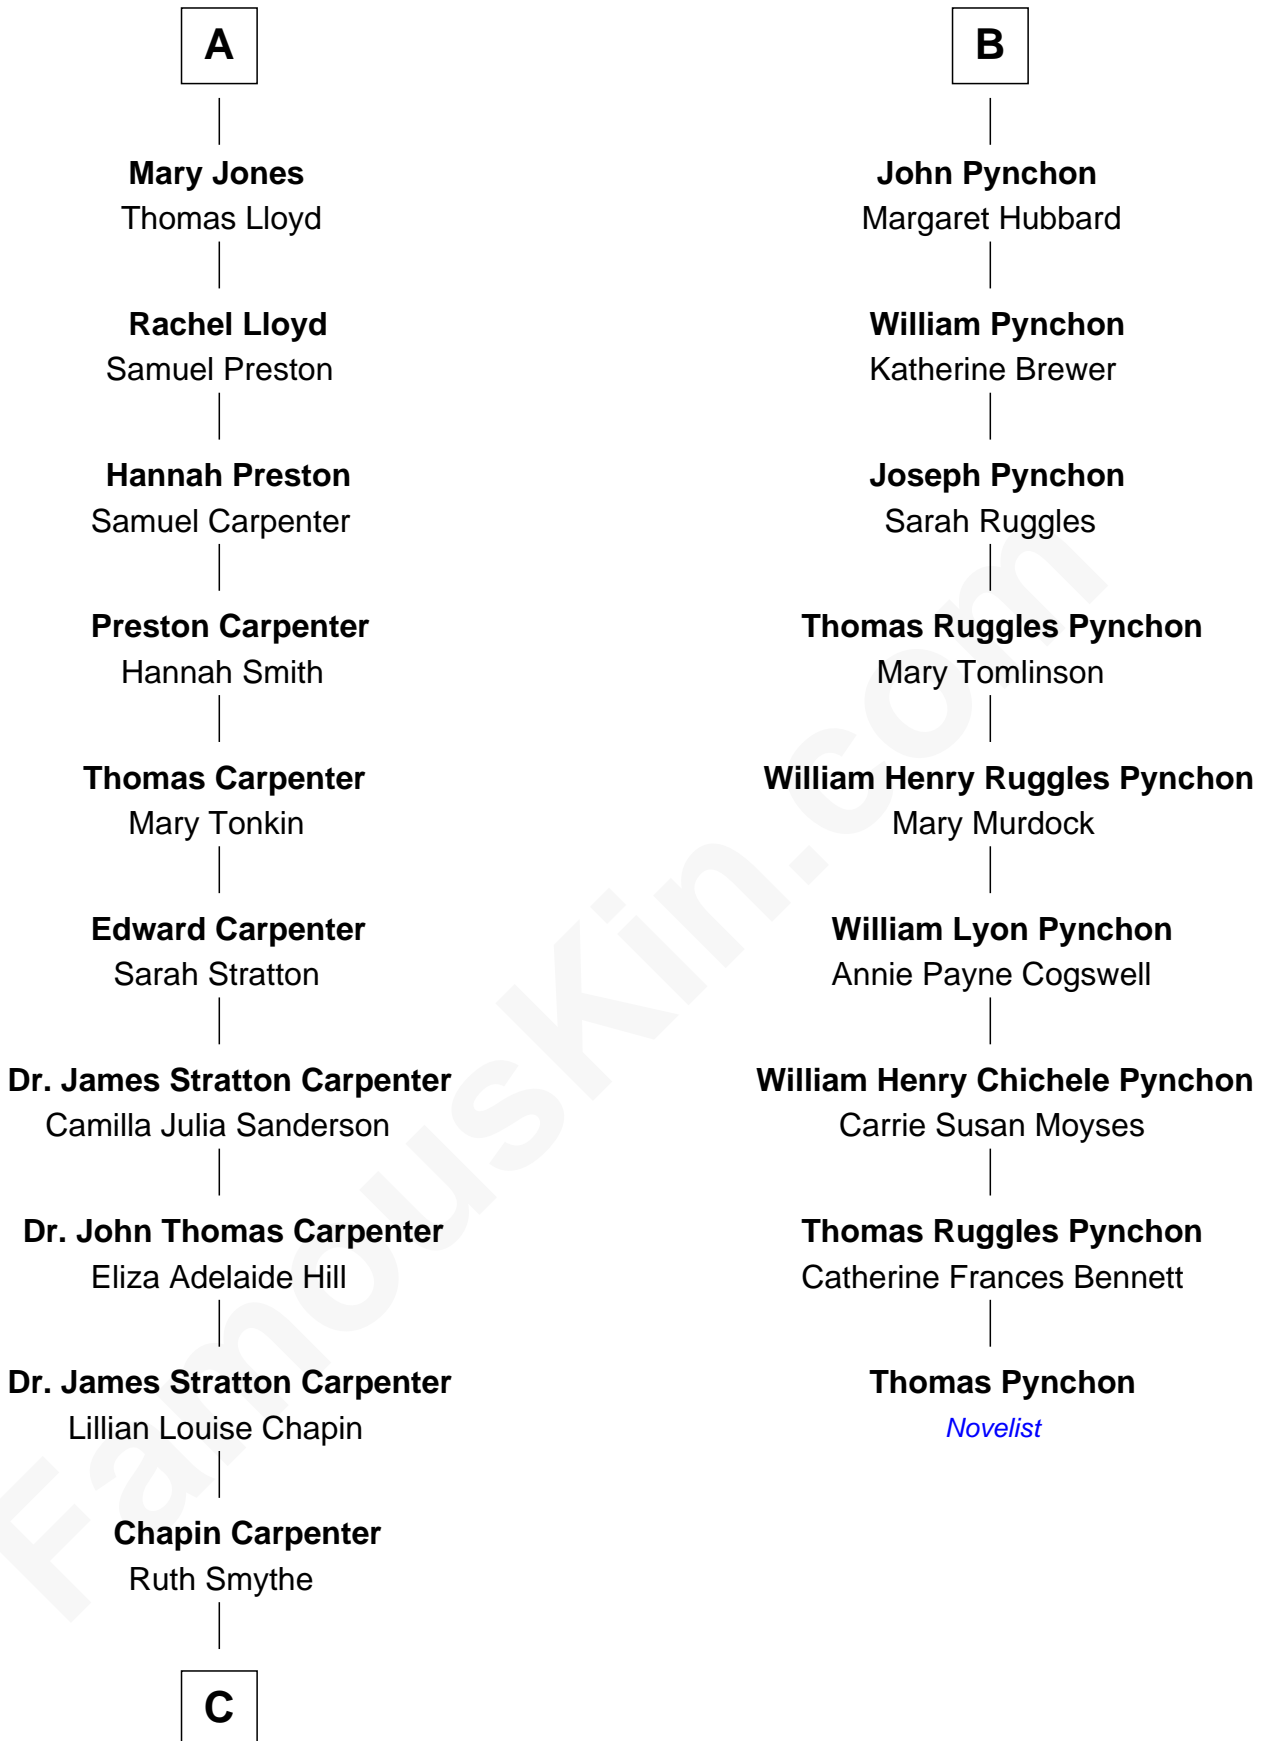

FamousKin.com
Relationship Chart of
Mary Chapin Carpenter
Singer and Songwriter

15th cousin 3 times removed of
Thomas Pynchon
American Novelist

Sir Robert Corbet
 Margaret - - - - -

C

Chapin Carpenter
Mary Bowie Robertson