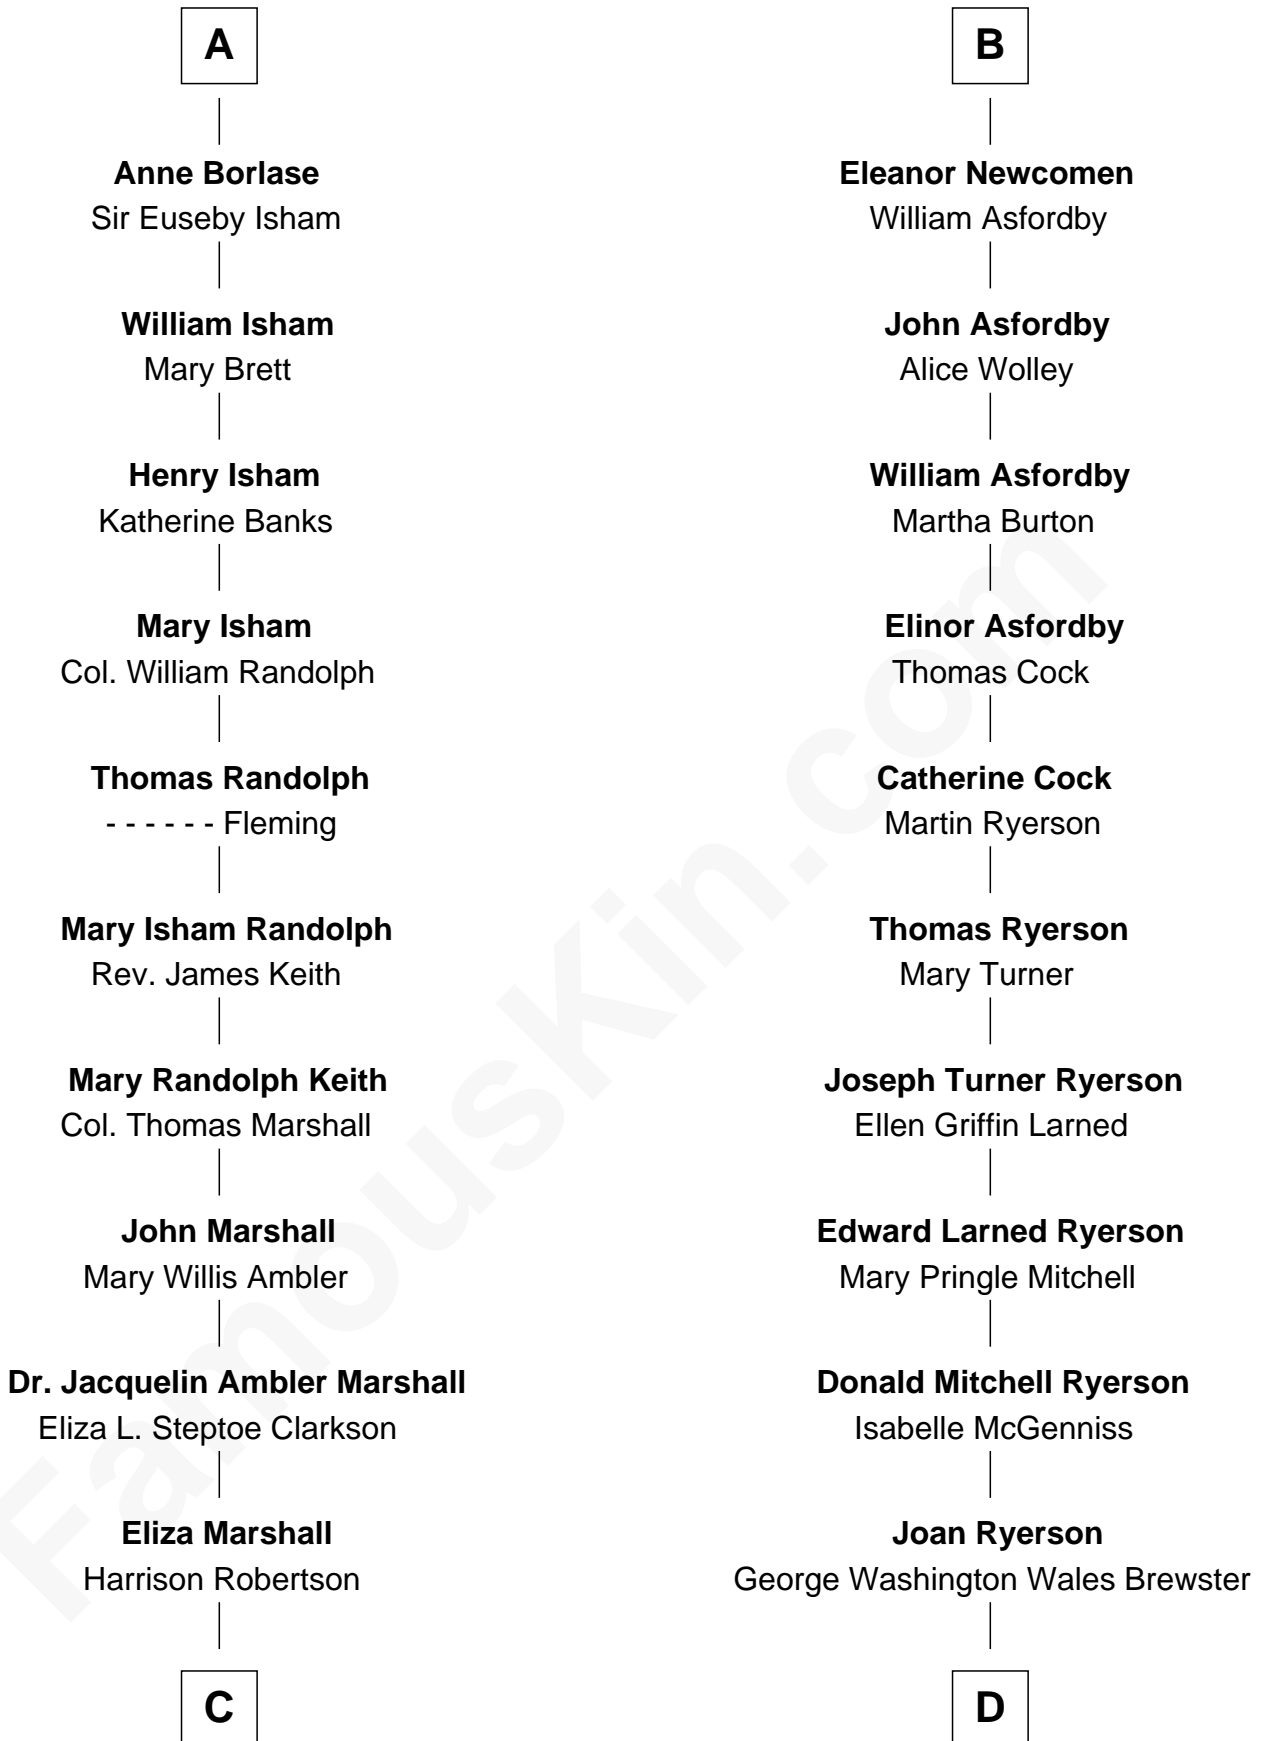

FamousKin.com
Relationship Chart of
Mary Chapin Carpenter
Singer and Songwriter

18th cousin 2 times removed of

Paget Brewster
TV Actress

FamousKin.com