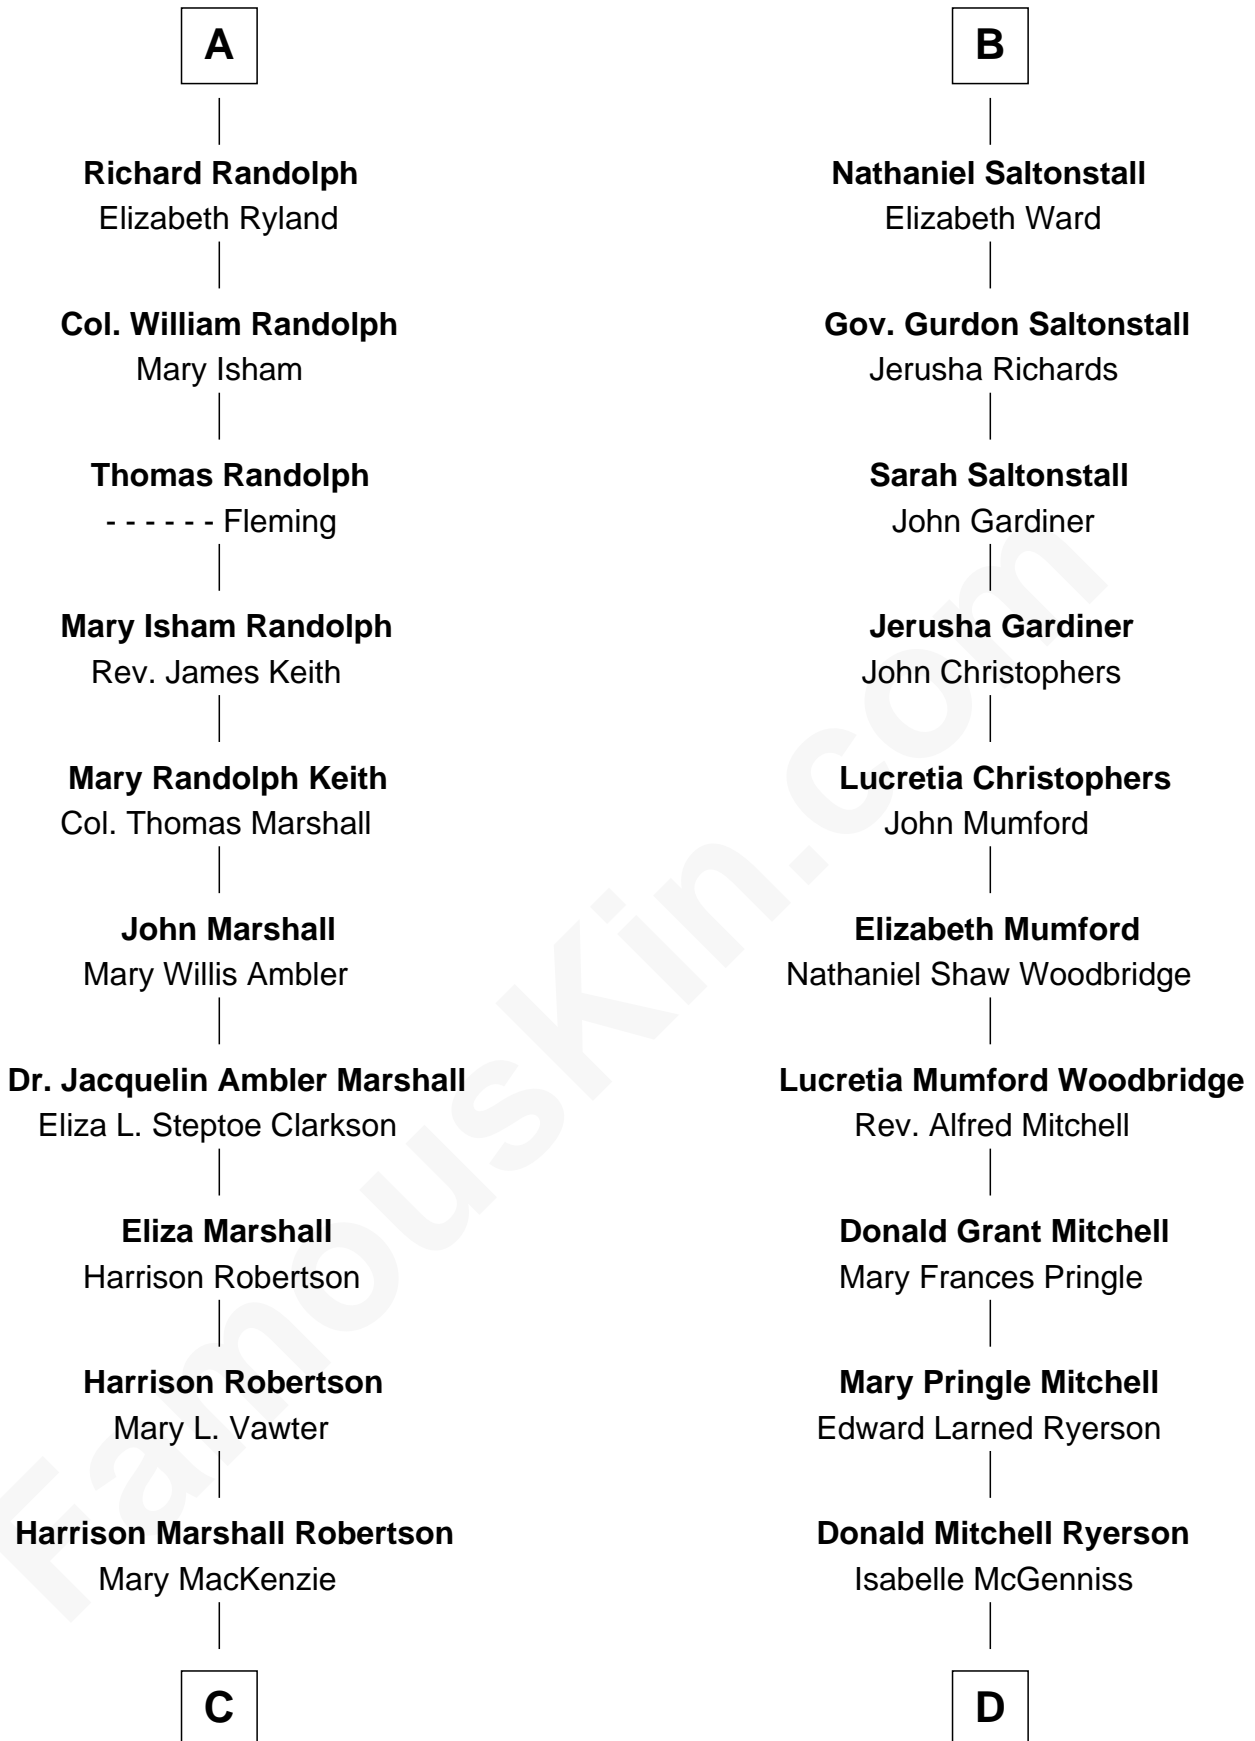

**FamousKin.com**  
**Relationship Chart of**  
**Mary Chapin Carpenter**  
*Singer and Songwriter*

18th cousin 1 time removed of

**Paget Brewster**  
*TV Actress*

**Sir Robert Howard**  
 Margaret Mowbray

**C**

**Mary Bowie Robertson**

Chapin Carpenter

**Mary Chapin Carpenter**

*Singer and Songwriter*

**D**

**Joan Ryerson**

George Washington Wales Brewster