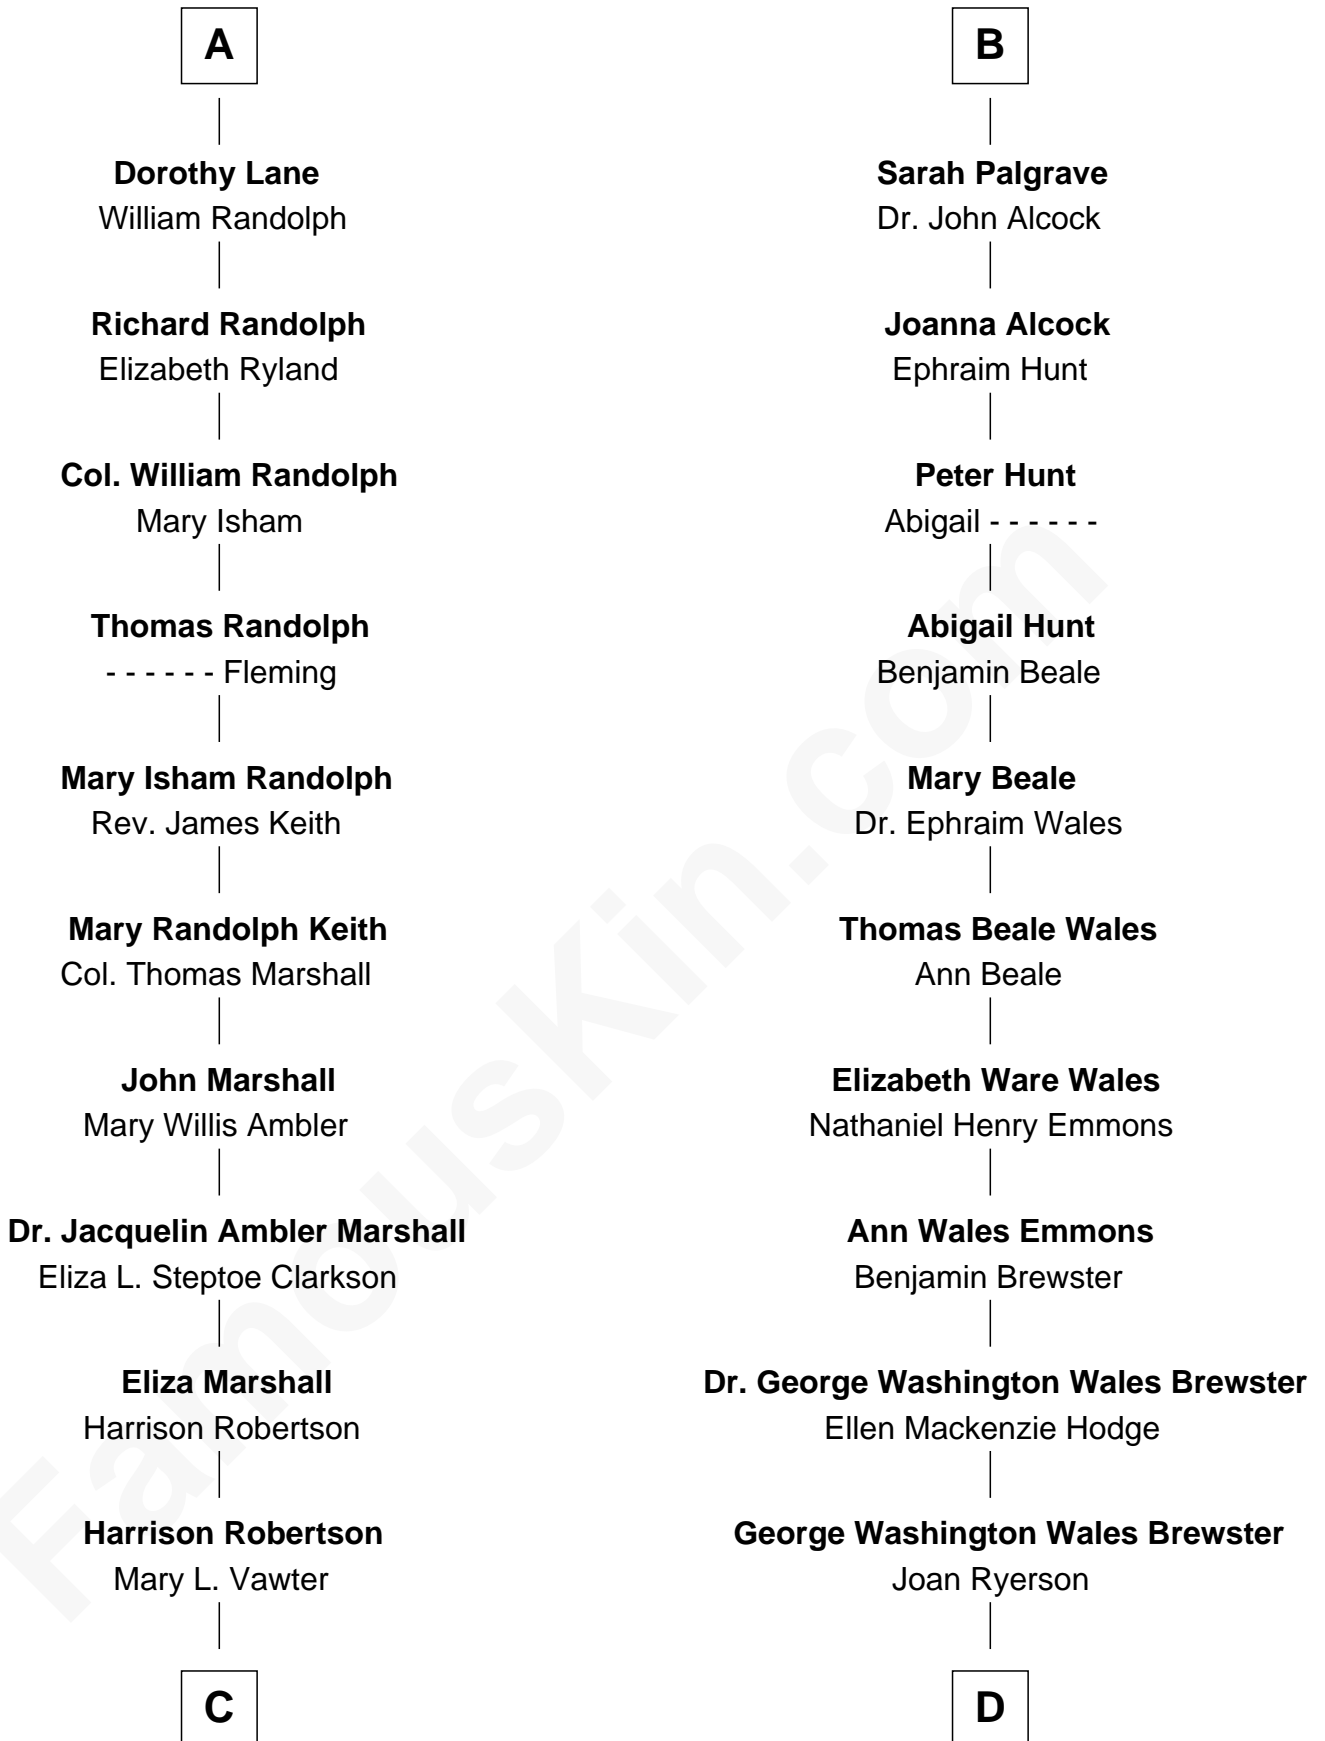

FamousKin.com
Relationship Chart of
Mary Chapin Carpenter
Singer and Songwriter

18th cousin 1 time removed of

Paget Brewster
TV Actress

FamousKin.com