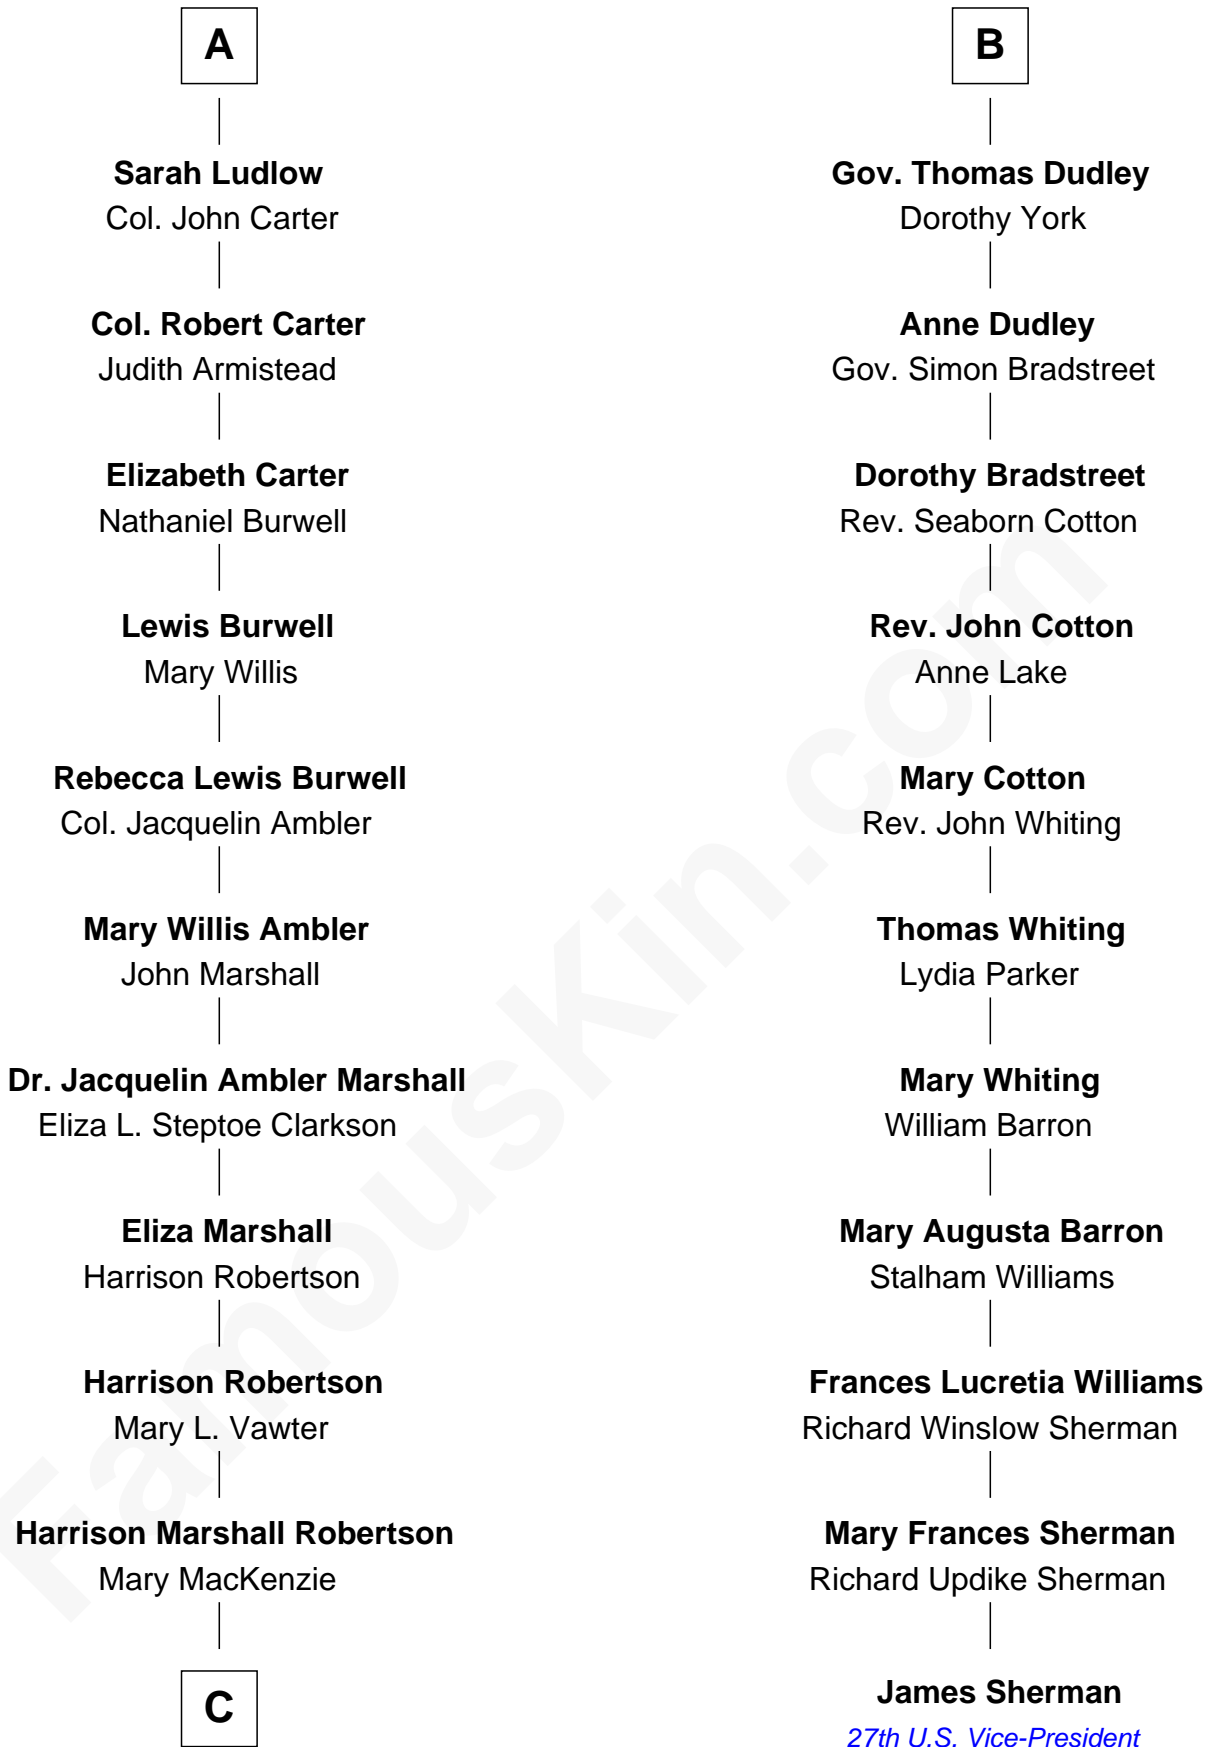

FamousKin.com
Relationship Chart of
Mary Chapin Carpenter
Singer and Songwriter

17th cousin 1 time removed of

James Sherman
27th U.S. Vice-President

C

—
Mary Bowie Robertson

Chapin Carpenter

—
Mary Chapin Carpenter

Singer and Songwriter

FamousKin.com