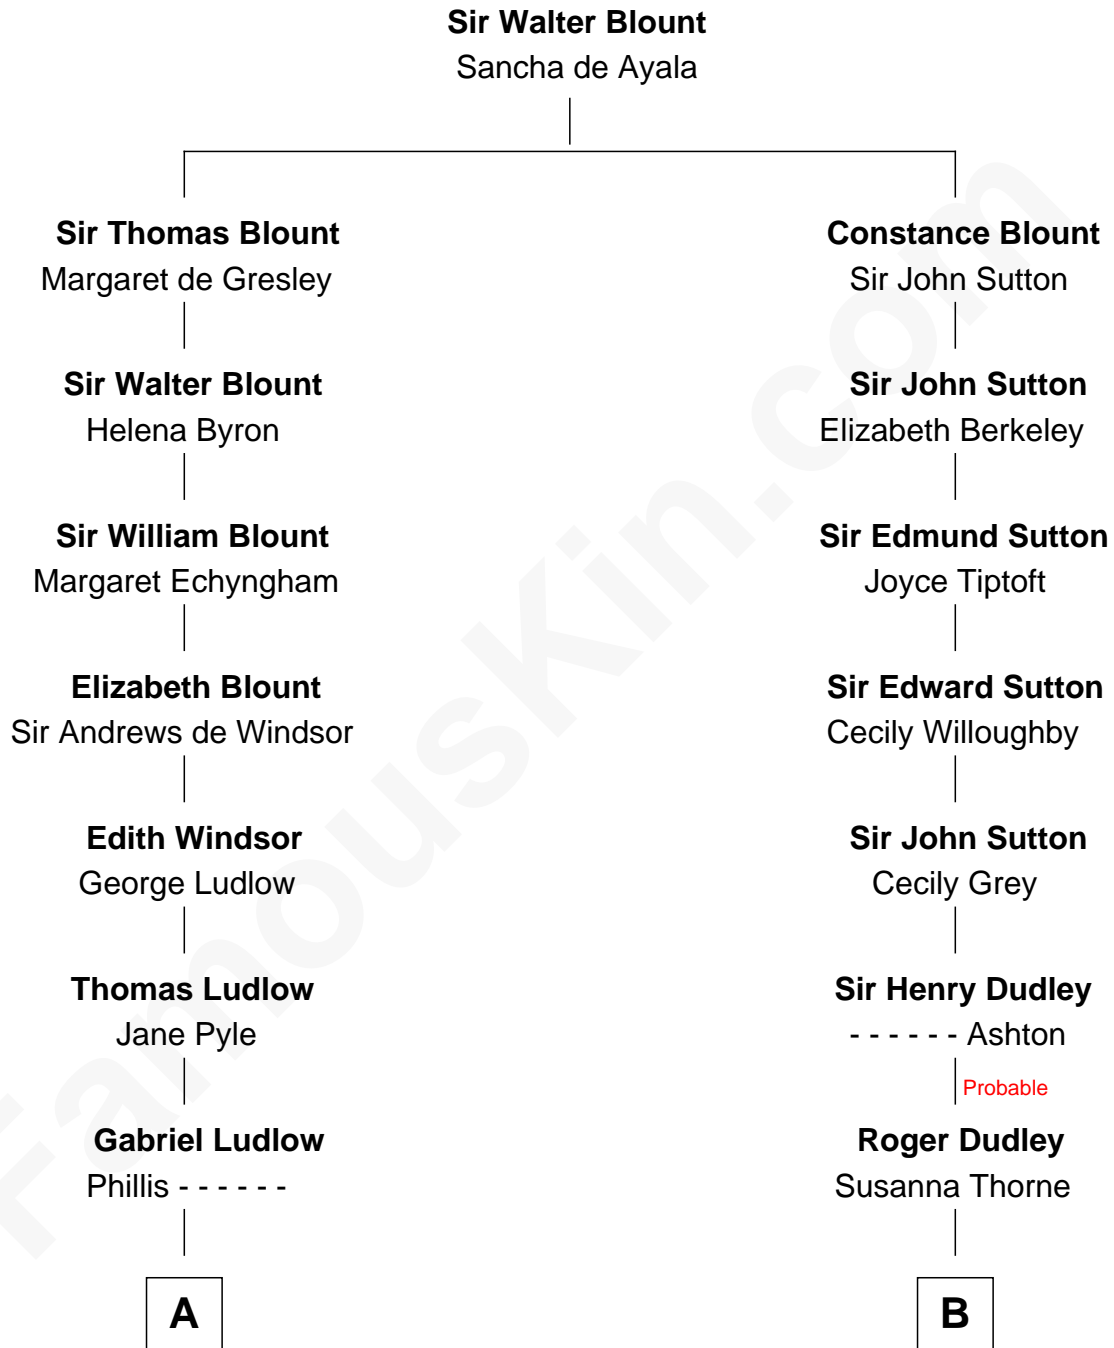

FamousKin.com
Relationship Chart of
Mary Chapin Carpenter
Singer and Songwriter

17th cousin 1 time removed of

James Sherman
27th U.S. Vice-President

C

—
Mary Bowie Robertson

Chapin Carpenter

—
Mary Chapin Carpenter

Singer and Songwriter

FamousKin.com