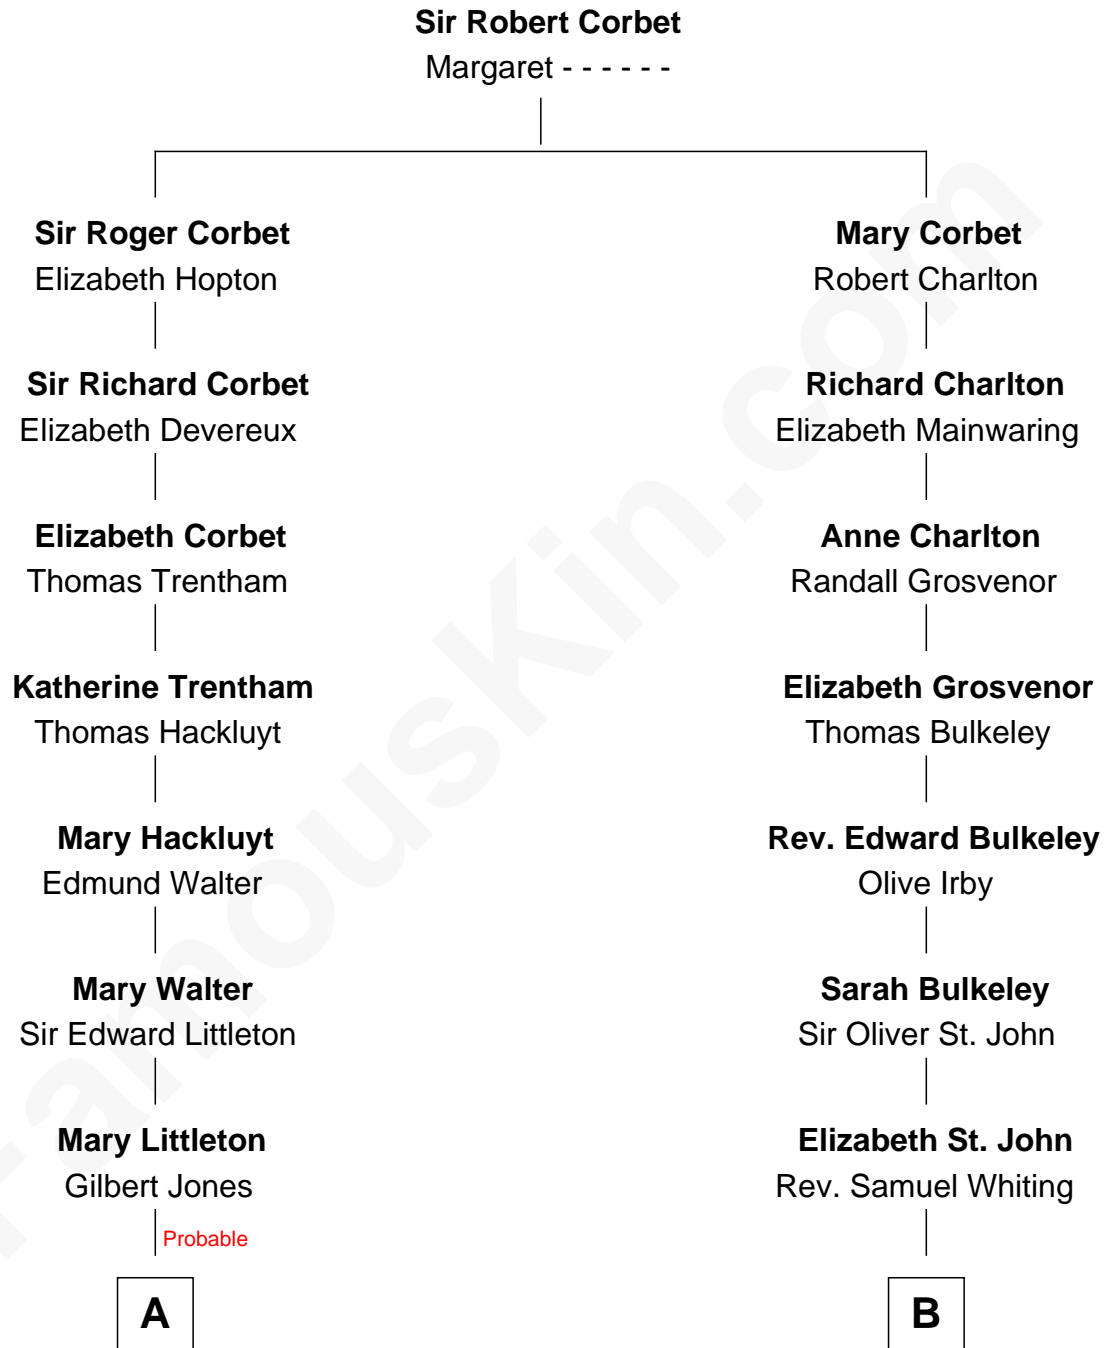

FamousKin.com
Relationship Chart of
Mary Chapin Carpenter
Singer and Songwriter

14th cousin 4 times removed of

James Sherman
27th U.S. Vice-President

C

—
Chapin Carpenter
Mary Bowie Robertson

—
Mary Chapin Carpenter
Singer and Songwriter

FamousKin.com