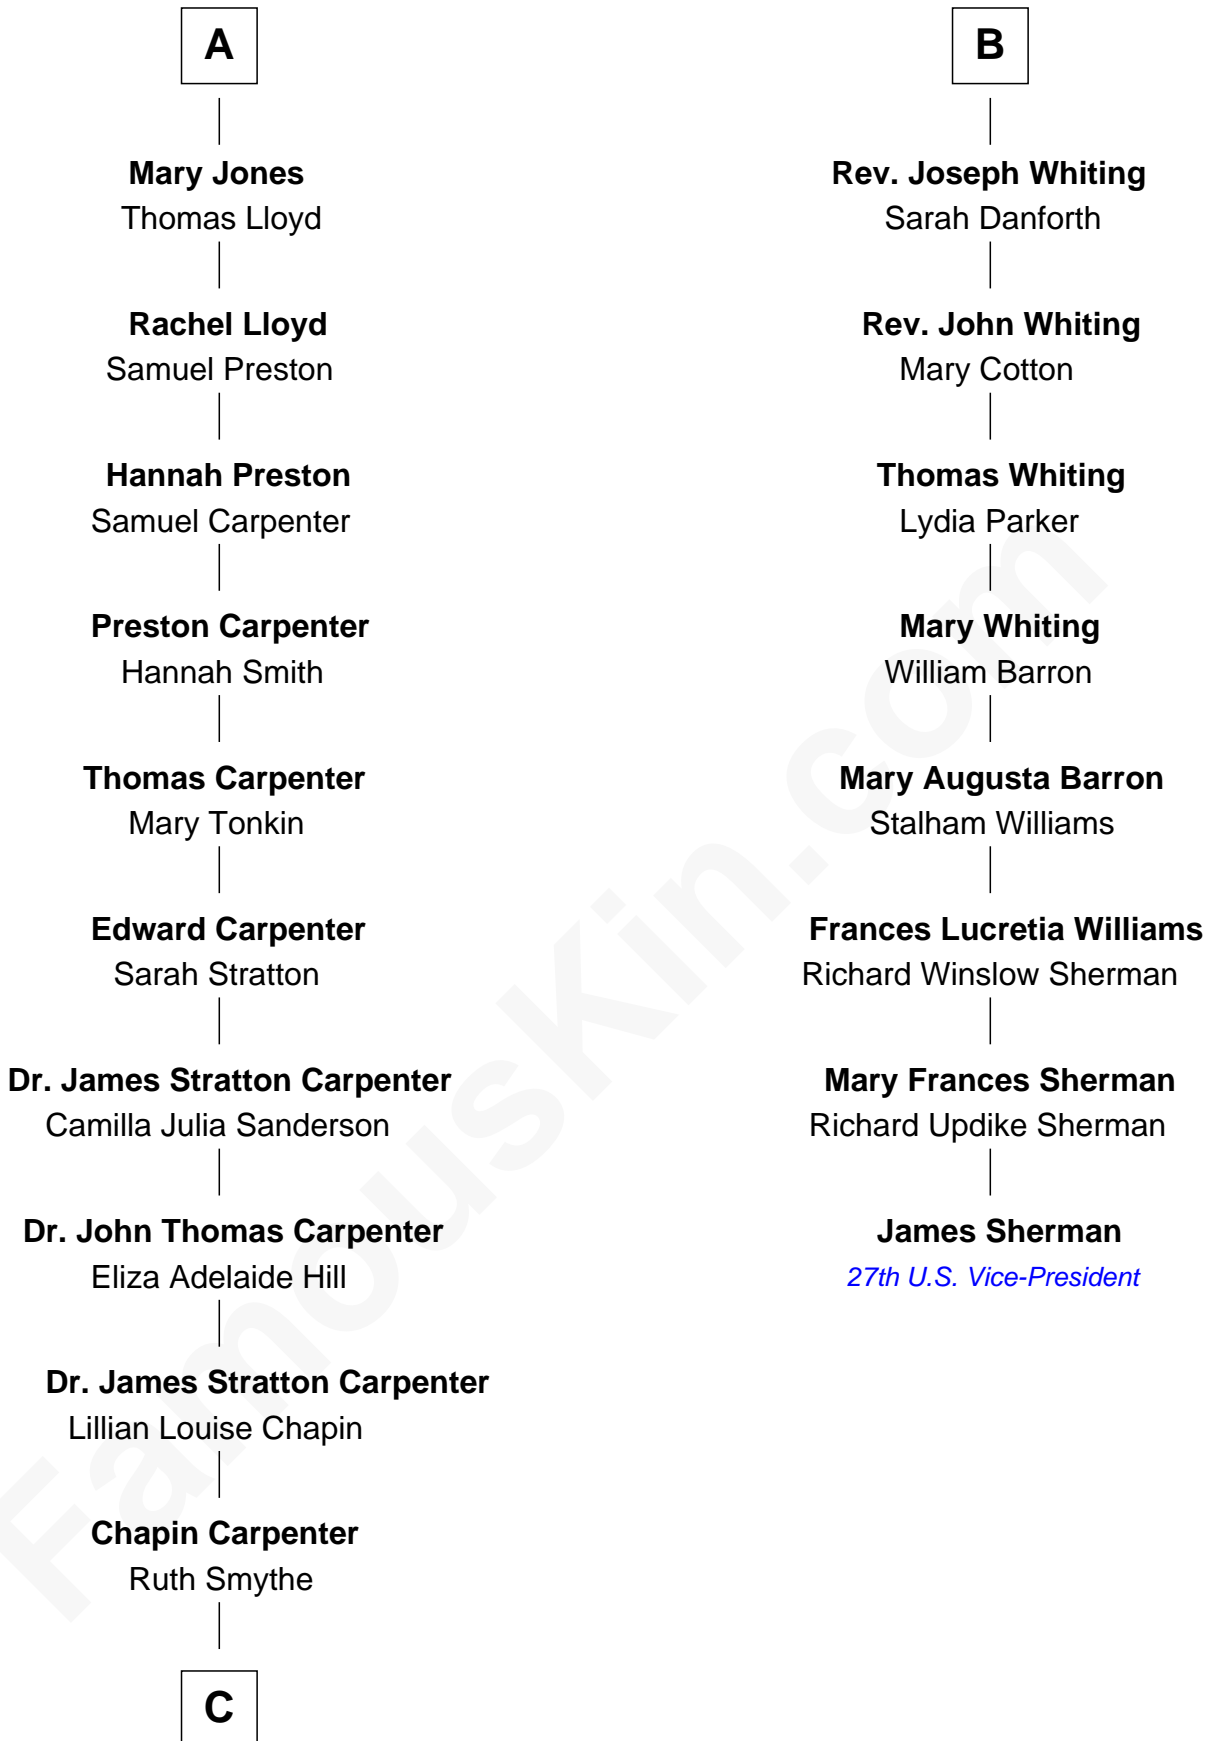

FamousKin.com
Relationship Chart of
Mary Chapin Carpenter
Singer and Songwriter

14th cousin 4 times removed of

James Sherman
27th U.S. Vice-President

C

—
Chapin Carpenter
Mary Bowie Robertson

—
Mary Chapin Carpenter
Singer and Songwriter

FamousKin.com