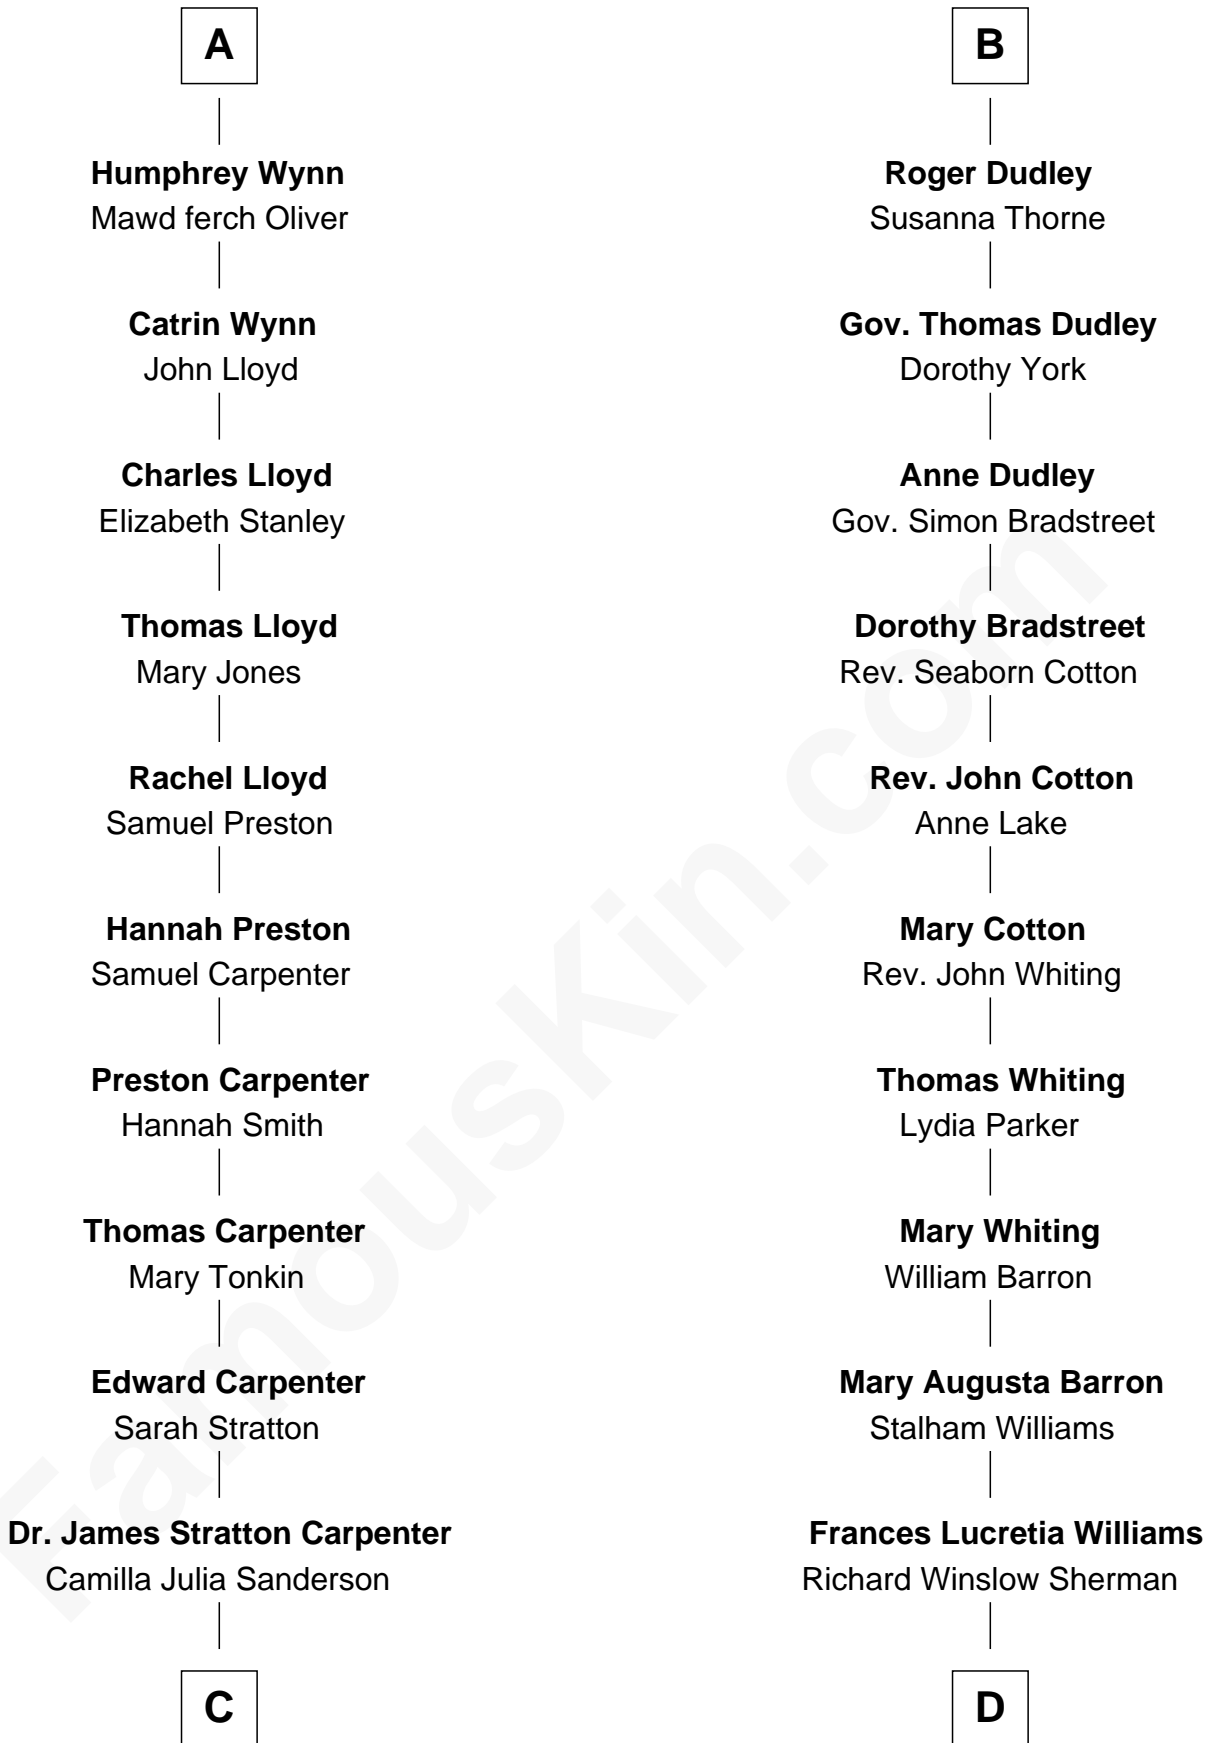

FamousKin.com
Relationship Chart of
Mary Chapin Carpenter
Singer and Songwriter

18th cousin 3 times removed of

James Sherman
27th U.S. Vice-President

FamousKin.com