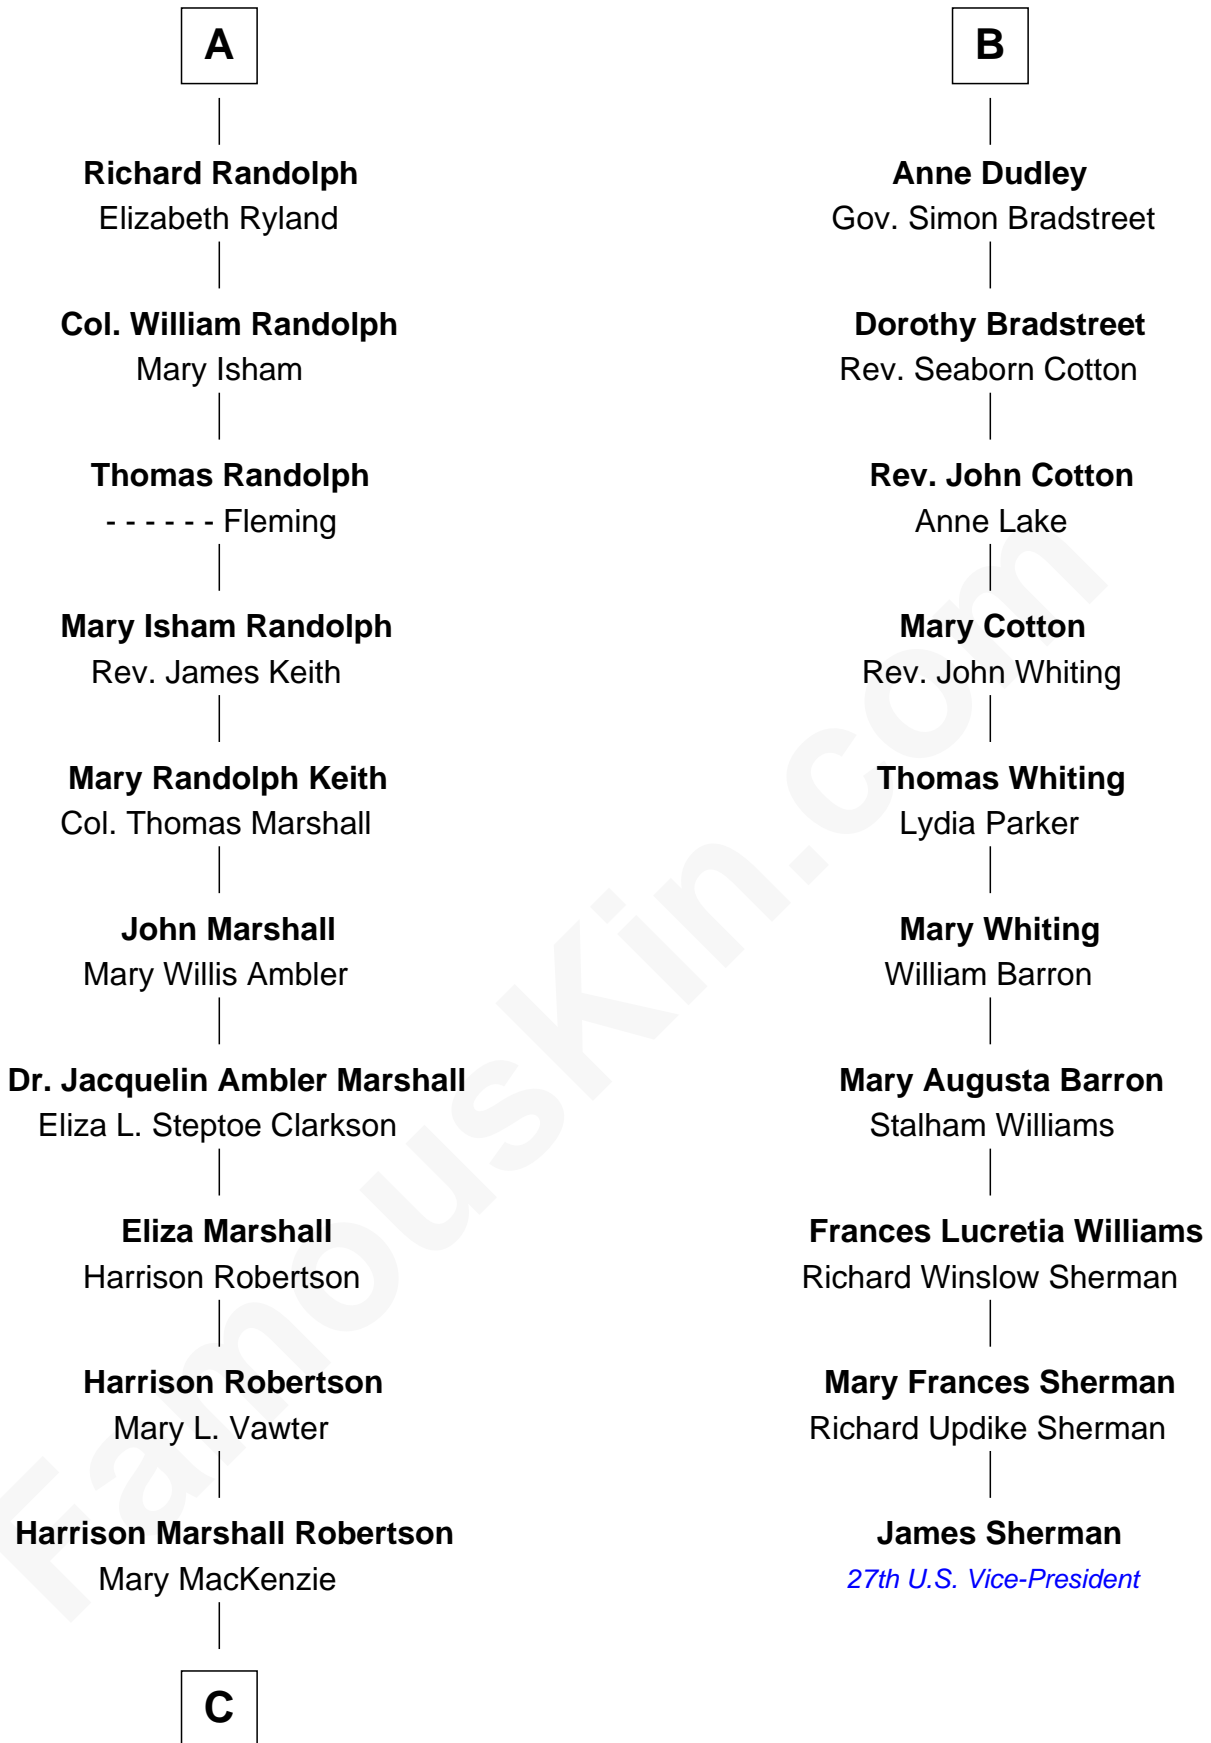

FamousKin.com
Relationship Chart of
Mary Chapin Carpenter
Singer and Songwriter

16th cousin 2 times removed of

James Sherman
27th U.S. Vice-President

C

—
Mary Bowie Robertson

Chapin Carpenter

—
Mary Chapin Carpenter

Singer and Songwriter

FamousKin.com