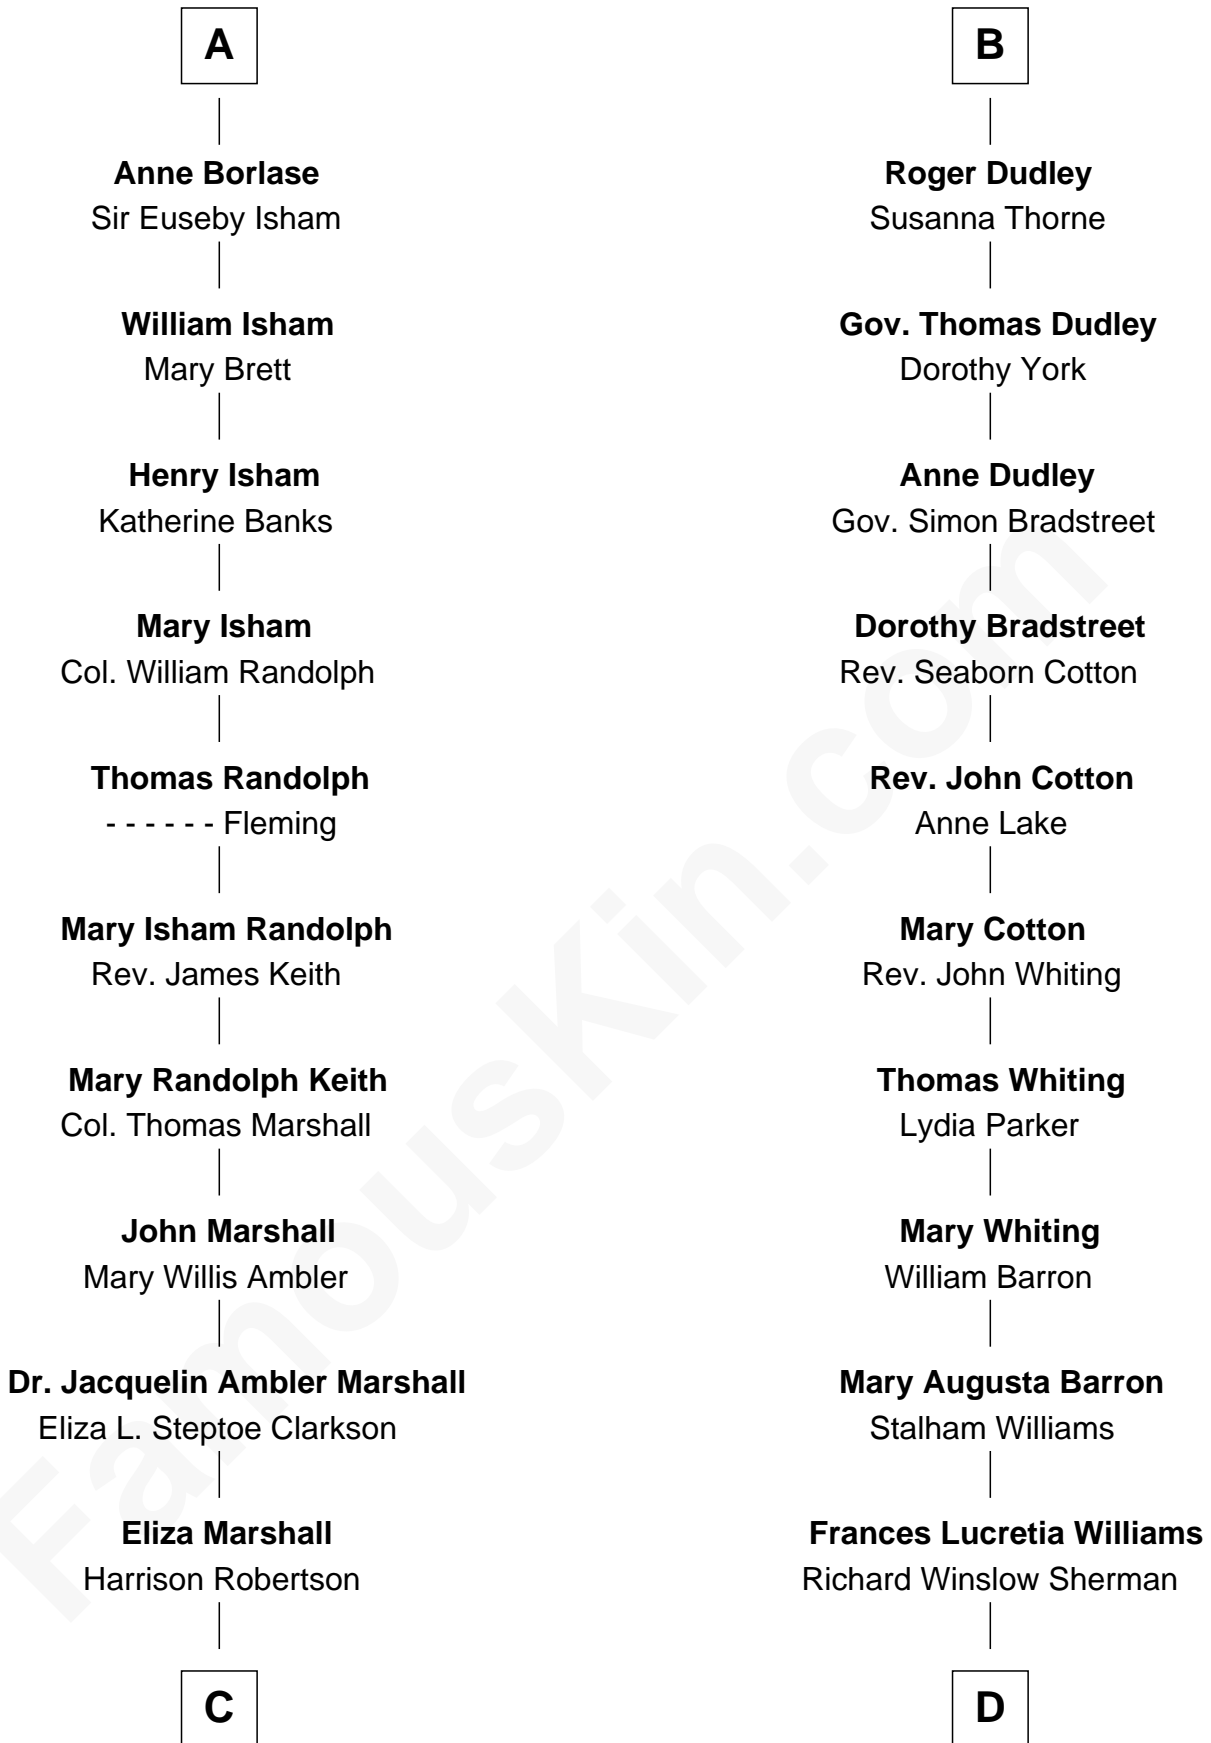

FamousKin.com
Relationship Chart of
Mary Chapin Carpenter
Singer and Songwriter

18th cousin 2 times removed of

James Sherman
27th U.S. Vice-President

Sir Philip le Despencer
 Elizabeth - - - - -

Sir Philip le Despencer
 Elizabeth de Tibetot

Margery Despencer
 Sir Roger Wentworth

Margaret Wentworth
 Sir William Hopton

Margaret Hopton
 Sir Philip Booth

Audrey Booth
 Sir William de Lytton

Sir Robert Lytton
 Frances Cavalery

Anne Lytton
 Sir John Borlase

A

Alice le Despenser
 Sir John Sutton

Sir John Sutton
 Constance Blount

Sir John Sutton
 Elizabeth Berkeley

Sir Edmund Sutton
 Joyce Tiptoft

Sir Edward Sutton
 Cecily Willoughby

Sir John Sutton
 Cecily Grey

Sir Henry Dudley
 - - - - - Ashton

Probable

B

FamousKin.com