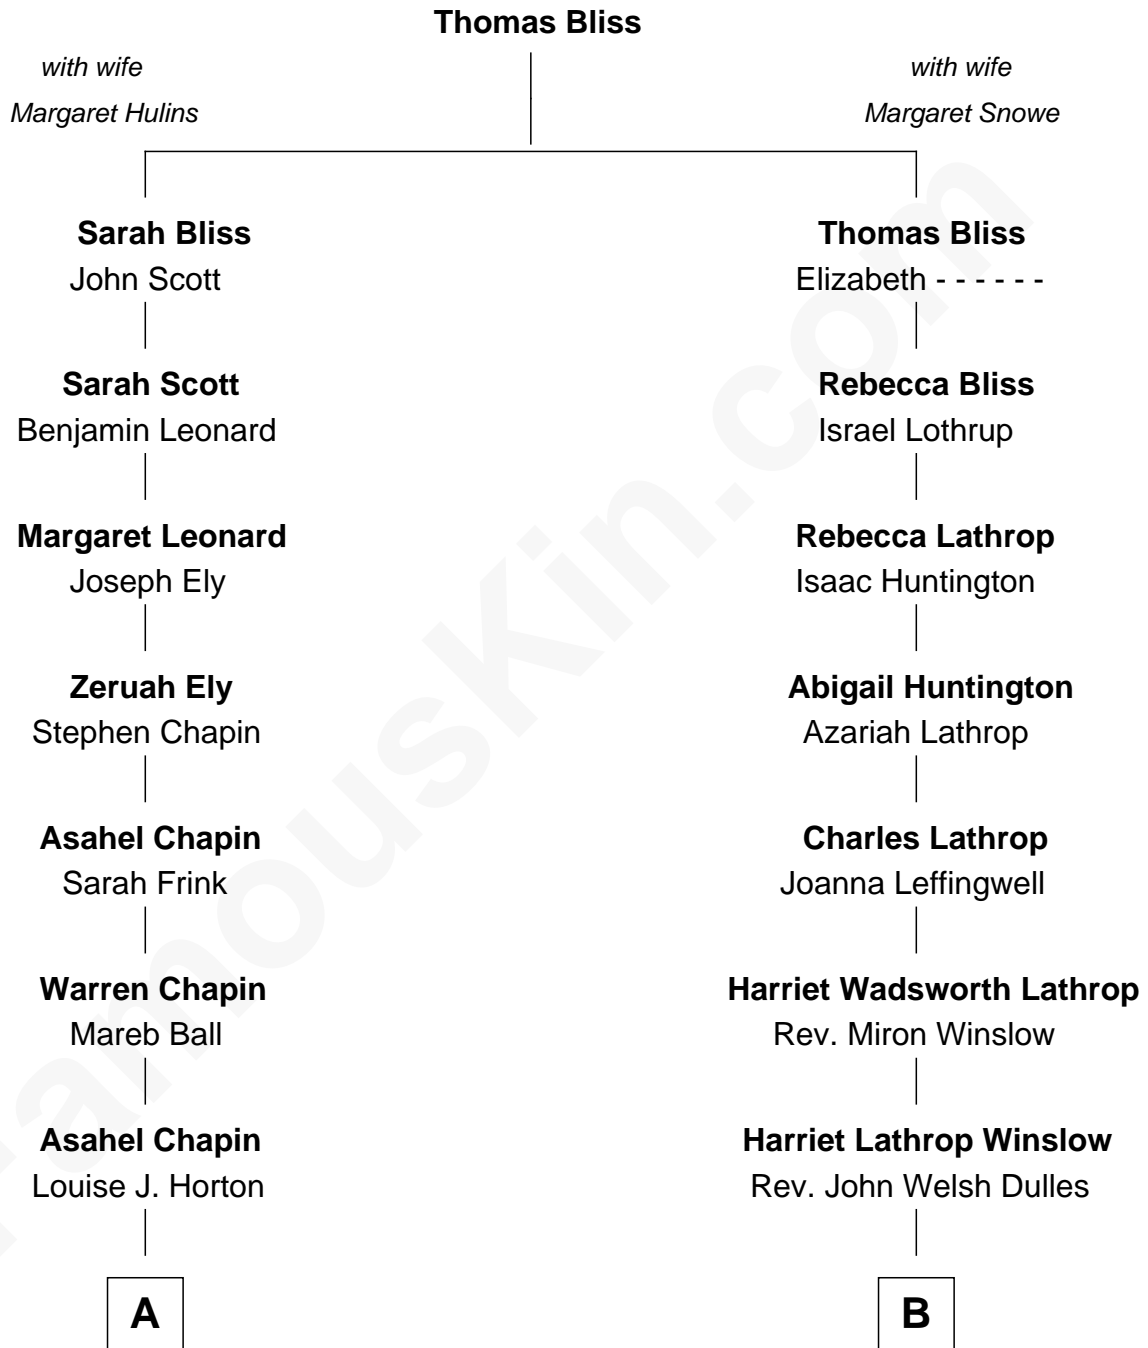

**FamousKin.com**  
**Relationship Chart of**  
**Mary Chapin Carpenter**  
*Singer and Songwriter*

8th cousin 2 times removed of

**Allen Dulles**  
*5th Director of the C.I.A.*

FamousKin.com