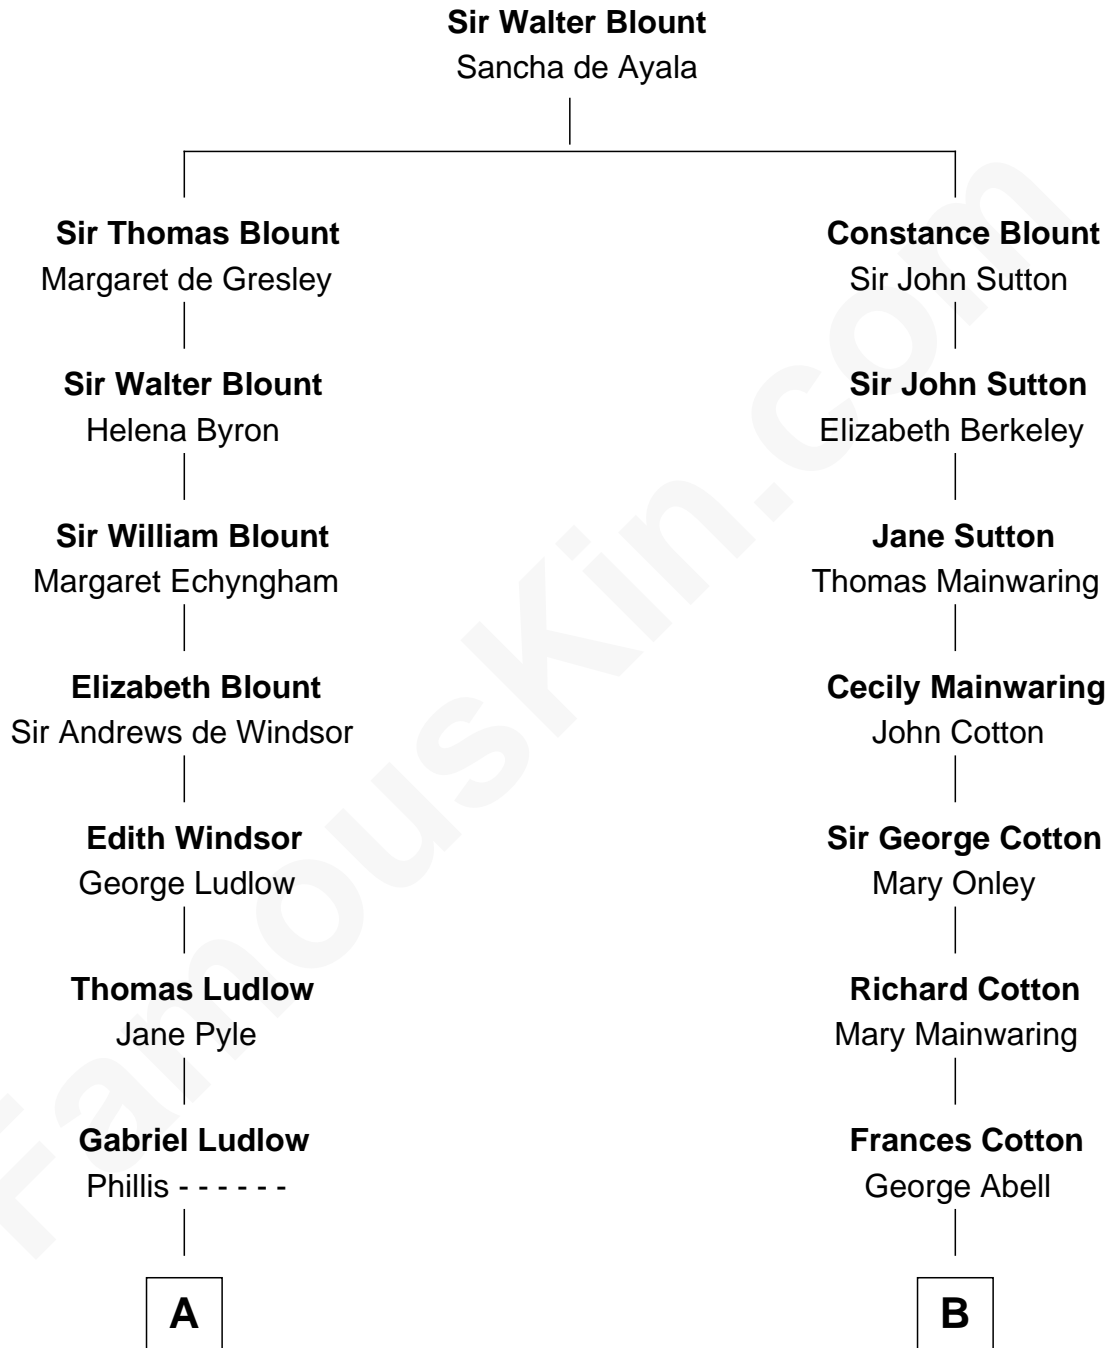

**FamousKin.com**  
**Relationship Chart of**  
**Mary Chapin Carpenter**  
*Singer and Songwriter*

16th cousin 2 times removed of

**John Foster Dulles**  
*52nd U.S. Secretary of State*

**C**

—  
**Mary Bowie Robertson**

Chapin Carpenter

—  
**Mary Chapin Carpenter**

*Singer and Songwriter*

FamousKin.com