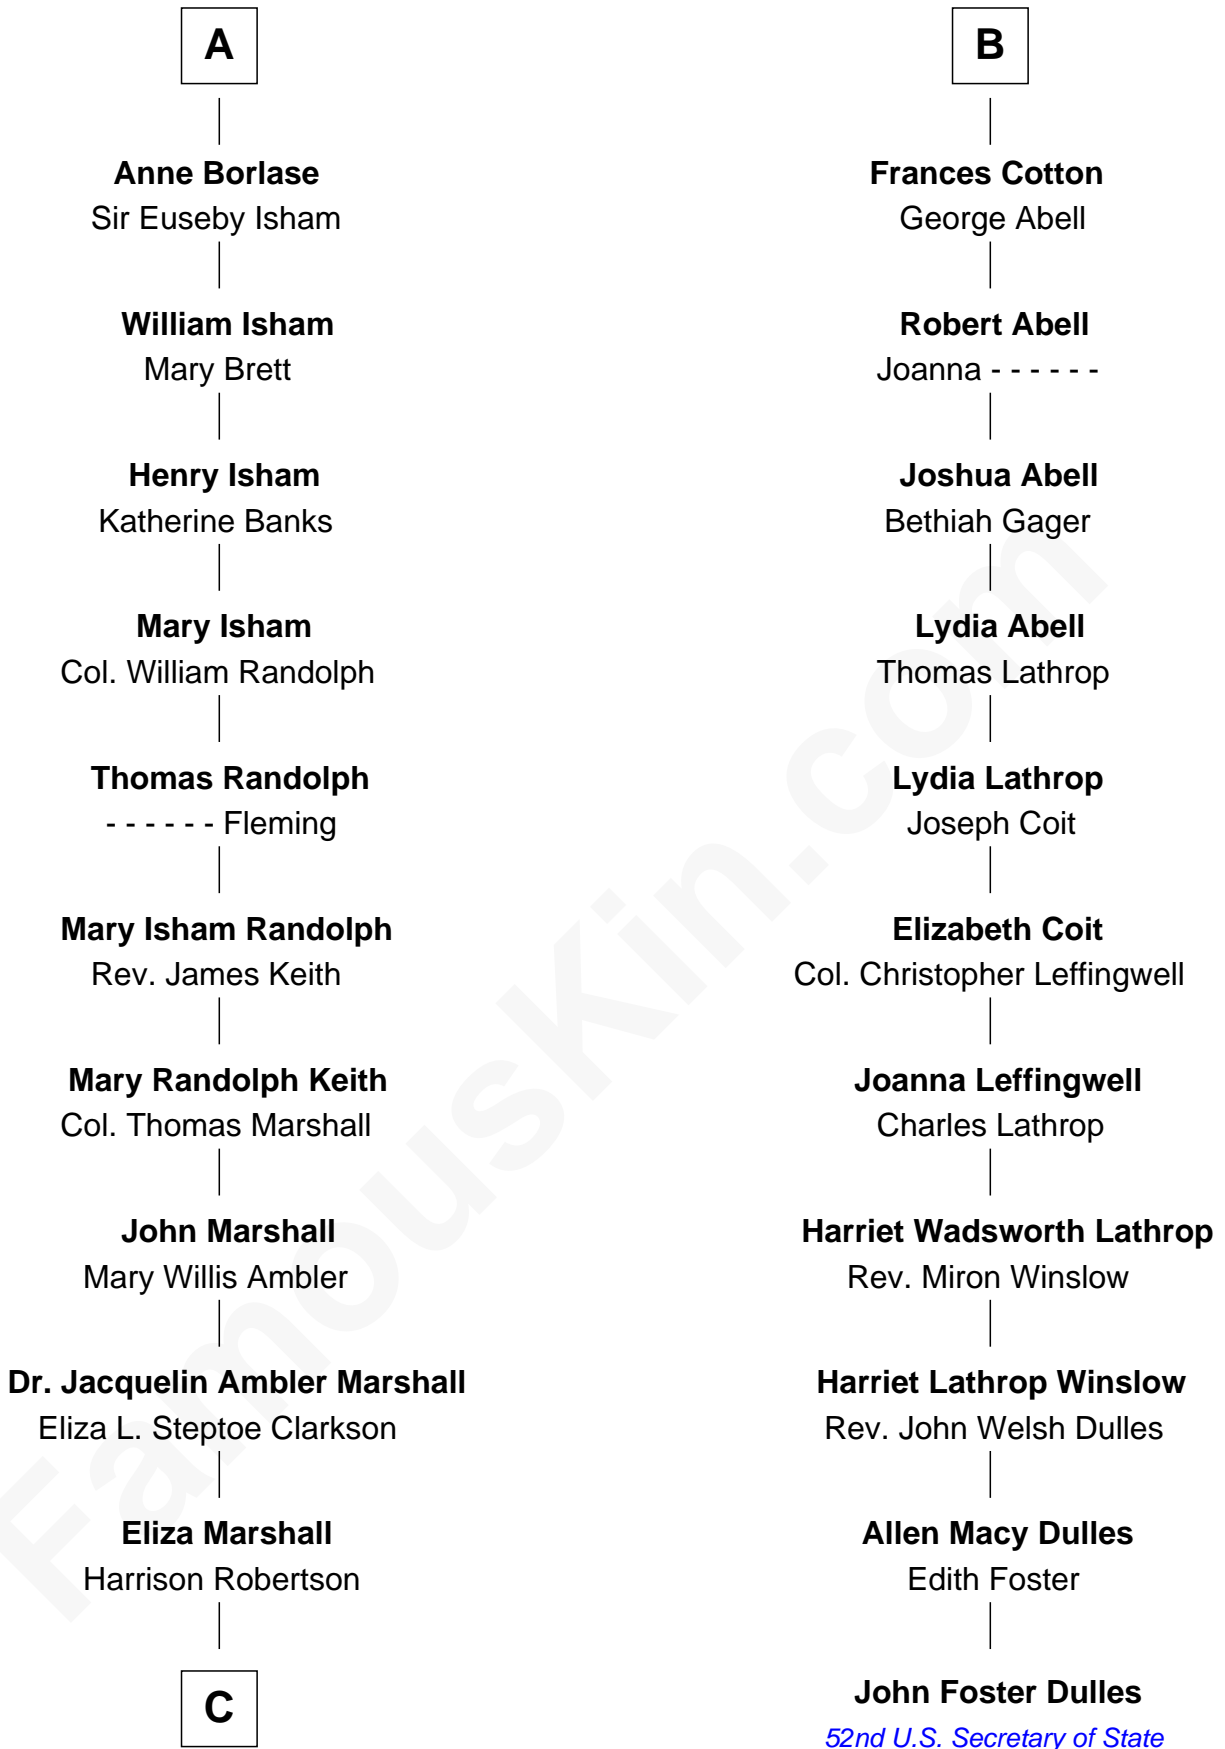

FamousKin.com
Relationship Chart of
Mary Chapin Carpenter
Singer and Songwriter

17th cousin 3 times removed of

John Foster Dulles
52nd U.S. Secretary of State

C

—
Harrison Robertson

Mary L. Vawter

—
Harrison Marshall Robertson

Mary MacKenzie

—
Mary Bowie Robertson

Chapin Carpenter

—
Mary Chapin Carpenter

Singer and Songwriter

FamousKin.com