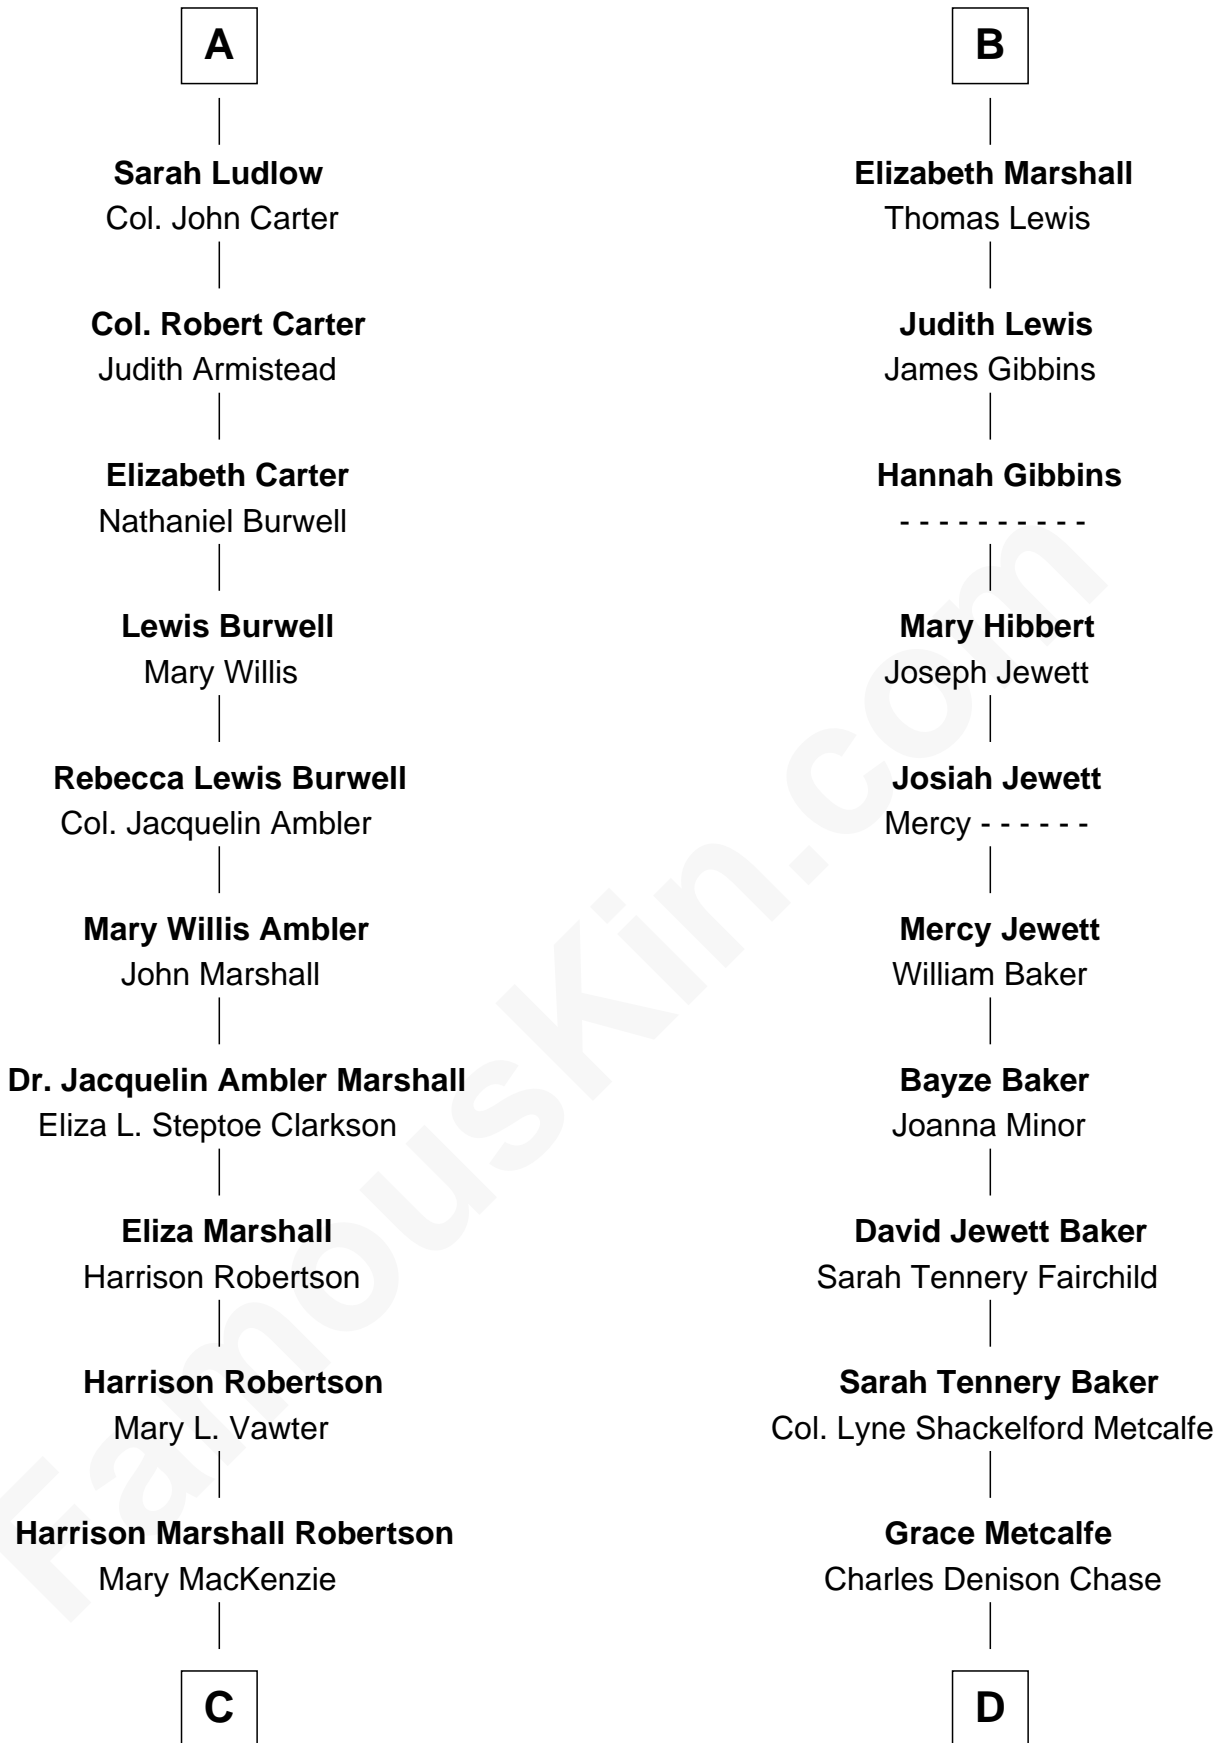

FamousKin.com
Relationship Chart of
Mary Chapin Carpenter
Singer and Songwriter

18th cousin 1 time removed of
Chevy Chase
Comedian, Actor and Writer

C

Mary Bowie Robertson
Chapin Carpenter

Mary Chapin Carpenter
Singer and Songwriter

D

Edward Leigh Chase
Mabel Penrose Tinsley

Edward Tinsley Chase
Cathalene Parker Browning

Chevy Chase
Comedian, Actor and Writer

FamousKin.com