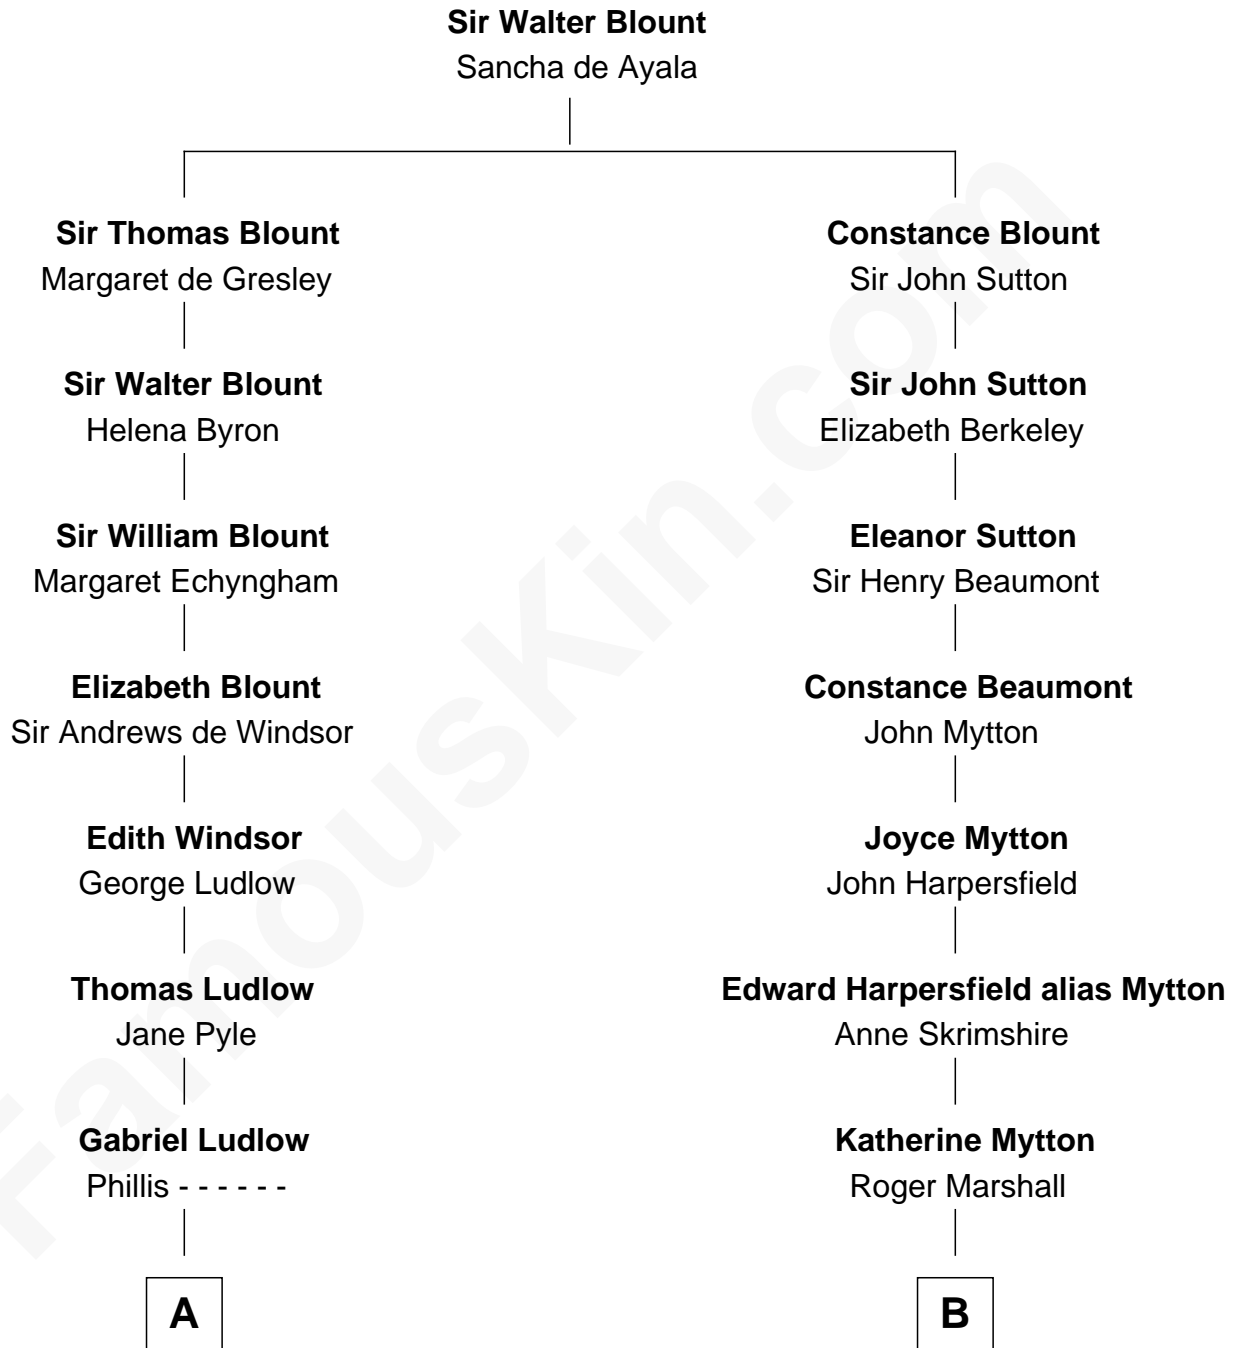

FamousKin.com
Relationship Chart of
Mary Chapin Carpenter
Singer and Songwriter

18th cousin 1 time removed of
Chevy Chase
Comedian, Actor and Writer

C

Mary Bowie Robertson
Chapin Carpenter

Mary Chapin Carpenter
Singer and Songwriter

D

Edward Leigh Chase
Mabel Penrose Tinsley

Edward Tinsley Chase
Cathalene Parker Browning

Chevy Chase
Comedian, Actor and Writer

FamousKin.com