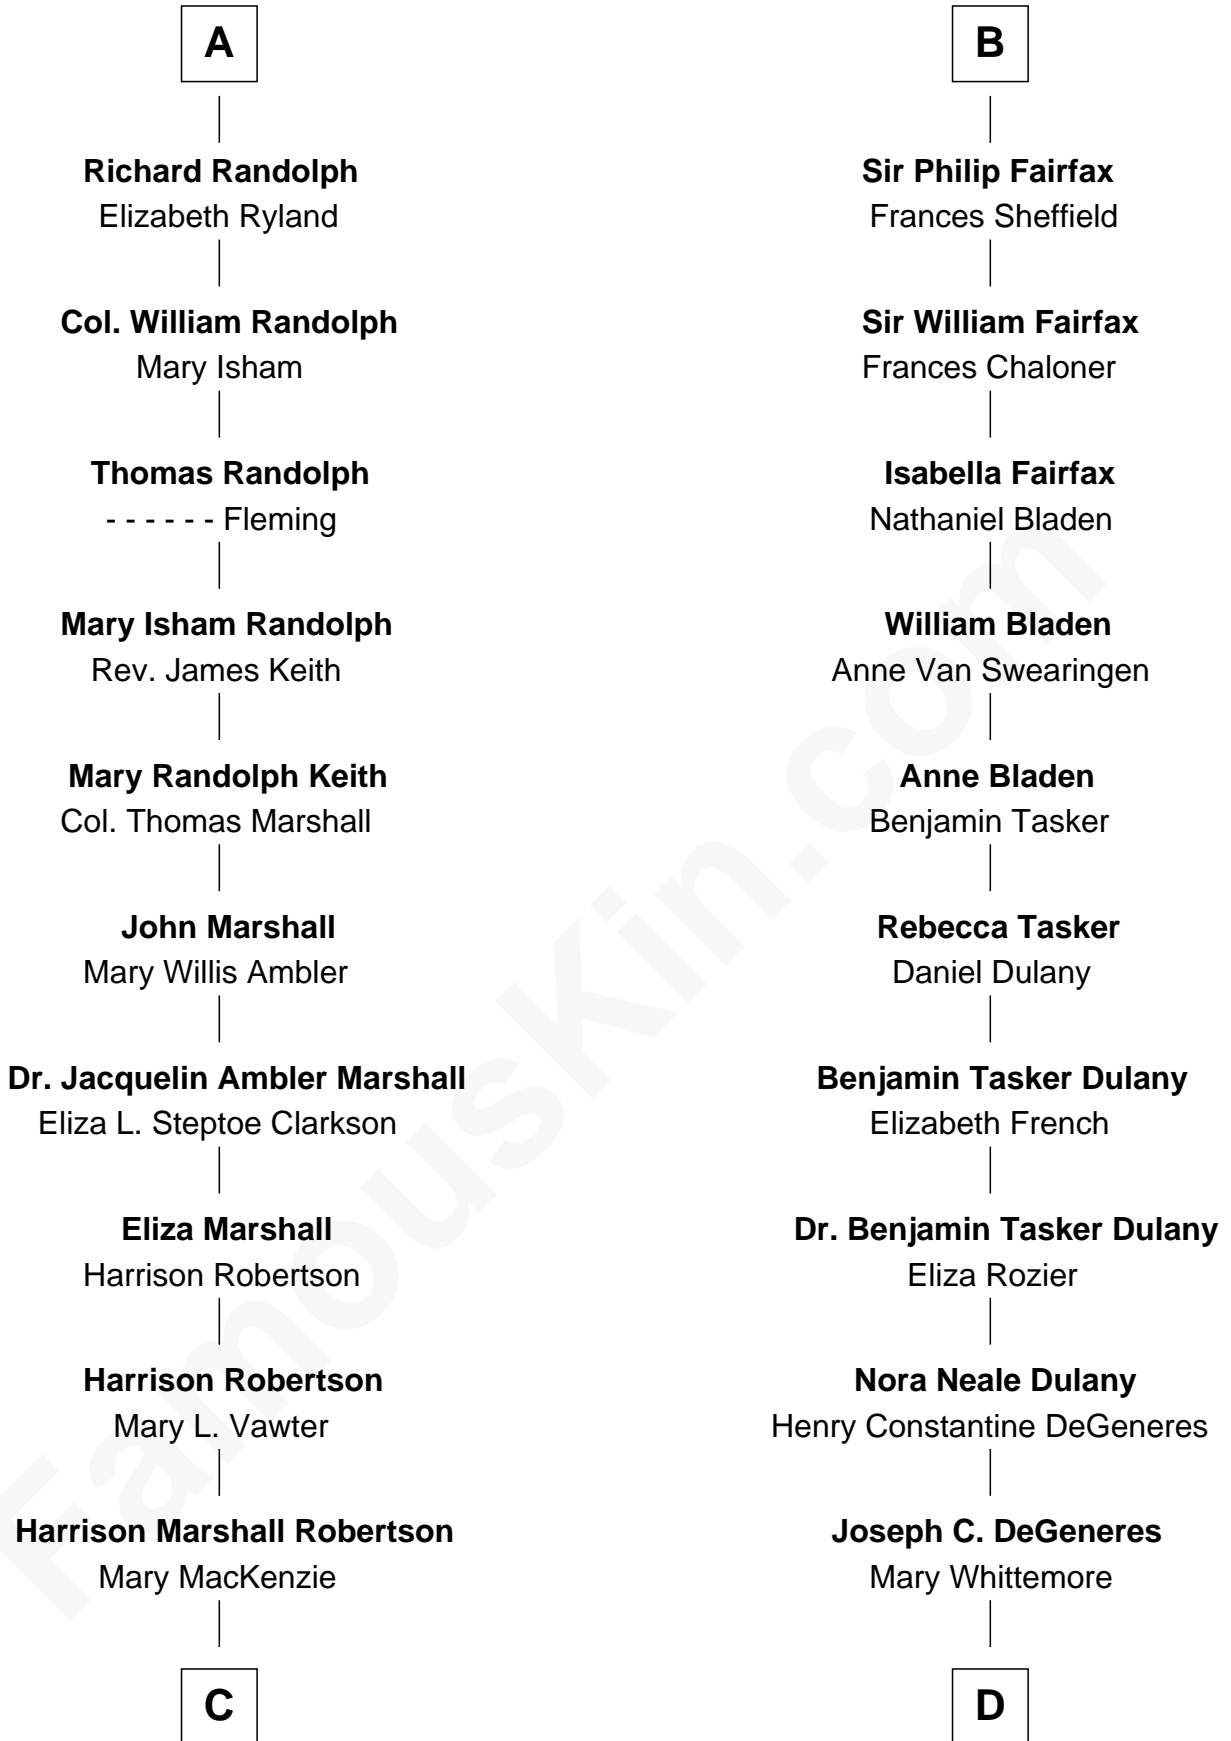

FamousKin.com
Relationship Chart of
Mary Chapin Carpenter
Singer and Songwriter

18th cousin 2 times removed of
Ellen DeGeneres
Comedienne and TV Personality

C

Mary Bowie Robertson
Chapin Carpenter

Mary Chapin Carpenter
Singer and Songwriter

D

Alfred George DeGeneres
Julia E. Billiu

Elliot Everett DeGeneres
Ruth Elodie Martin

Elliot Everett DeGeneres
Betty Jane Pfeffer

Ellen DeGeneres
Comedienne and TV Personality

FamousKin.com