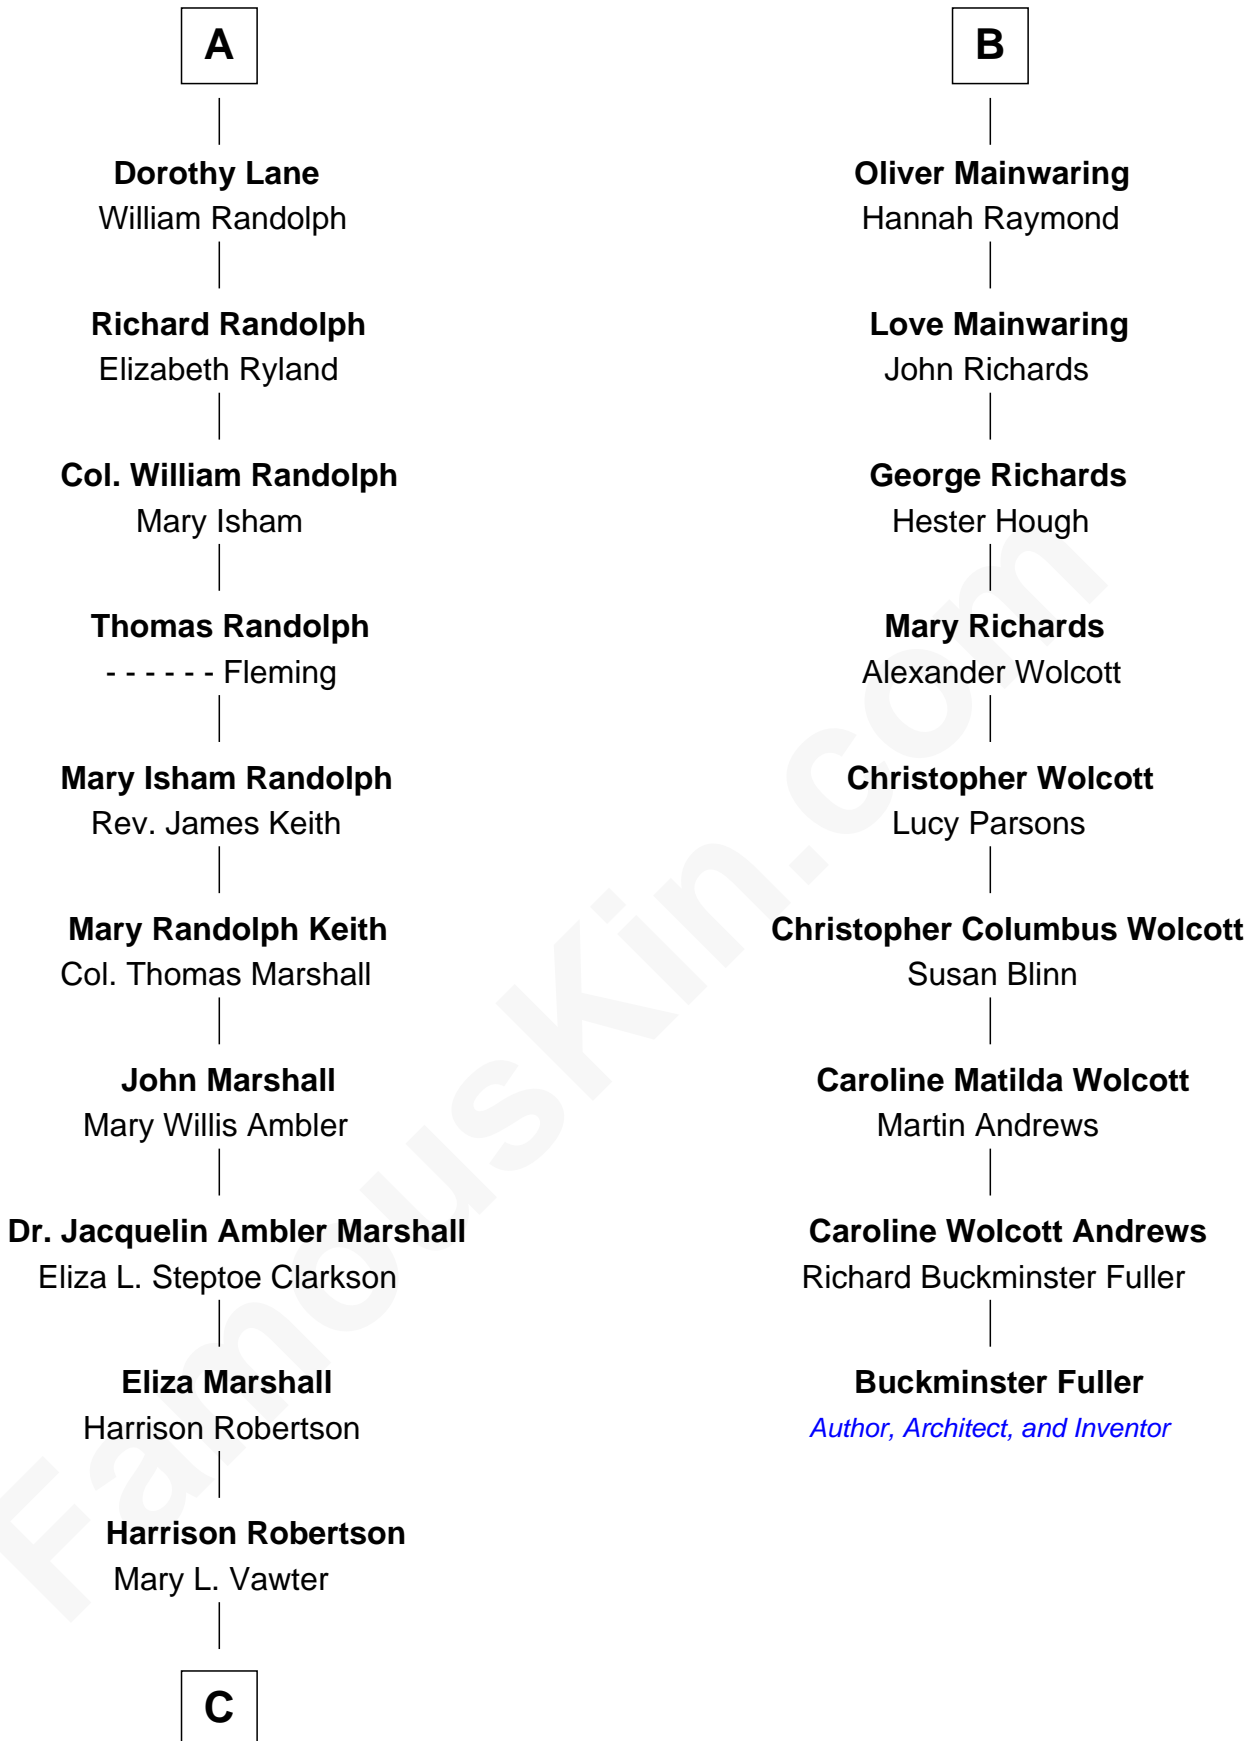

**FamousKin.com**  
**Relationship Chart of**  
**Mary Chapin Carpenter**  
*Singer and Songwriter*

15th cousin 4 times removed of

**Buckminster Fuller**  
*Author, Architect, and Inventor*

**C**

—  
**Harrison Marshall Robertson**