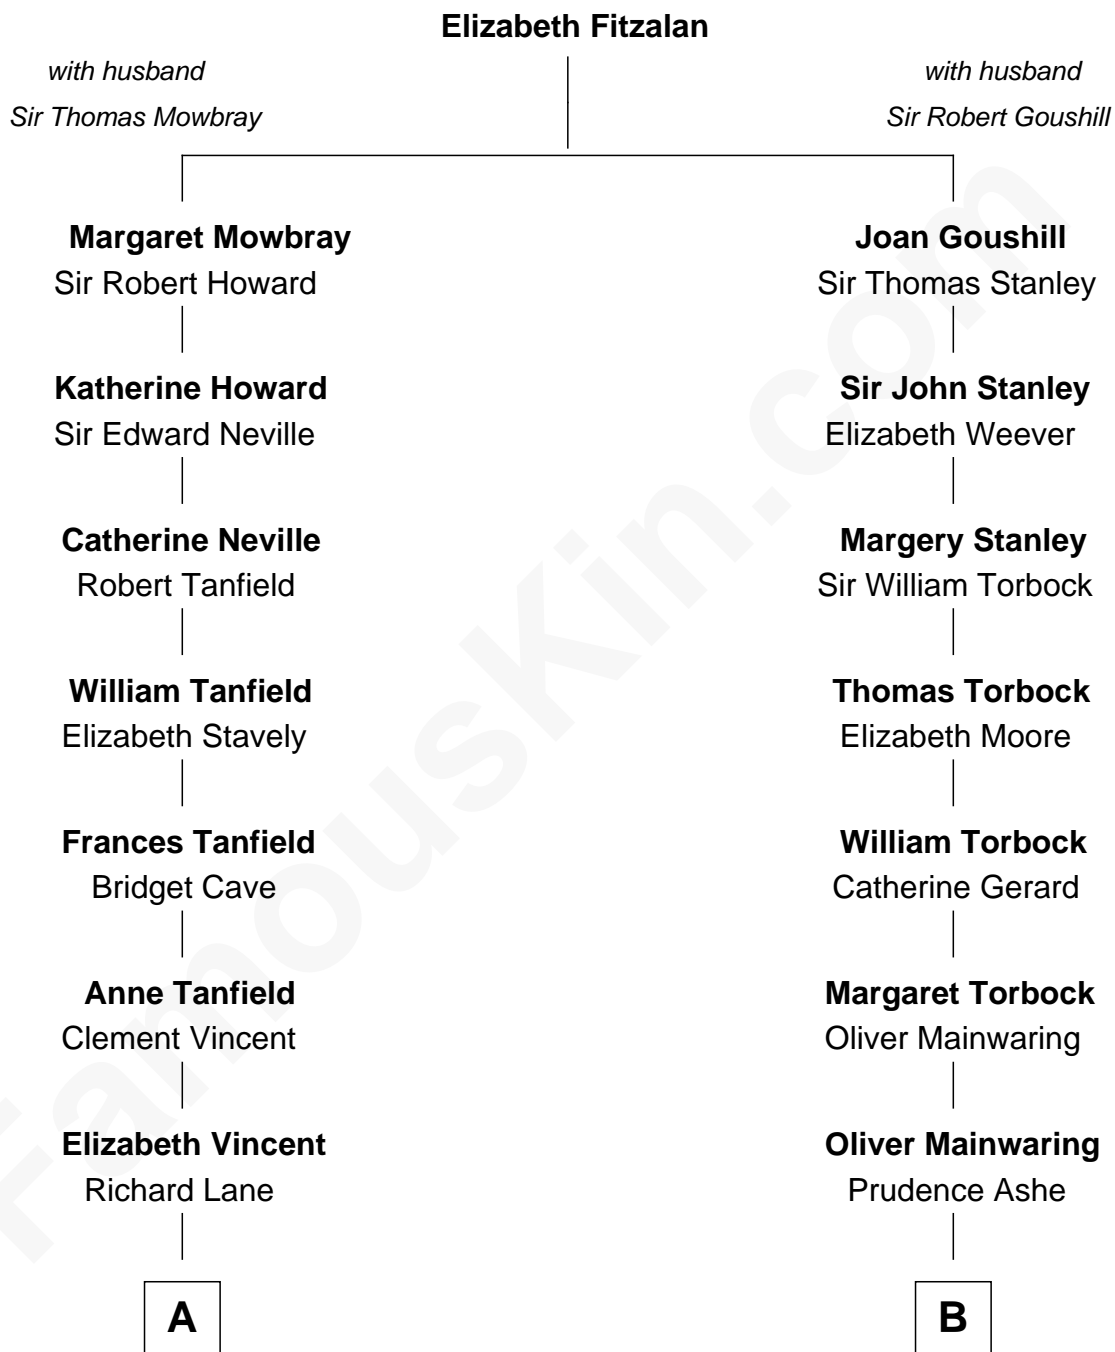

**FamousKin.com**  
**Relationship Chart of**  
**Mary Chapin Carpenter**  
*Singer and Songwriter*

15th cousin 4 times removed of

**Buckminster Fuller**  
*Author, Architect, and Inventor*

**C**

—  
**Harrison Marshall Robertson**

Mary MacKenzie

—  
**Mary Bowie Robertson**

Chapin Carpenter

—  
**Mary Chapin Carpenter**

*Singer and Songwriter*

FamousKin.com