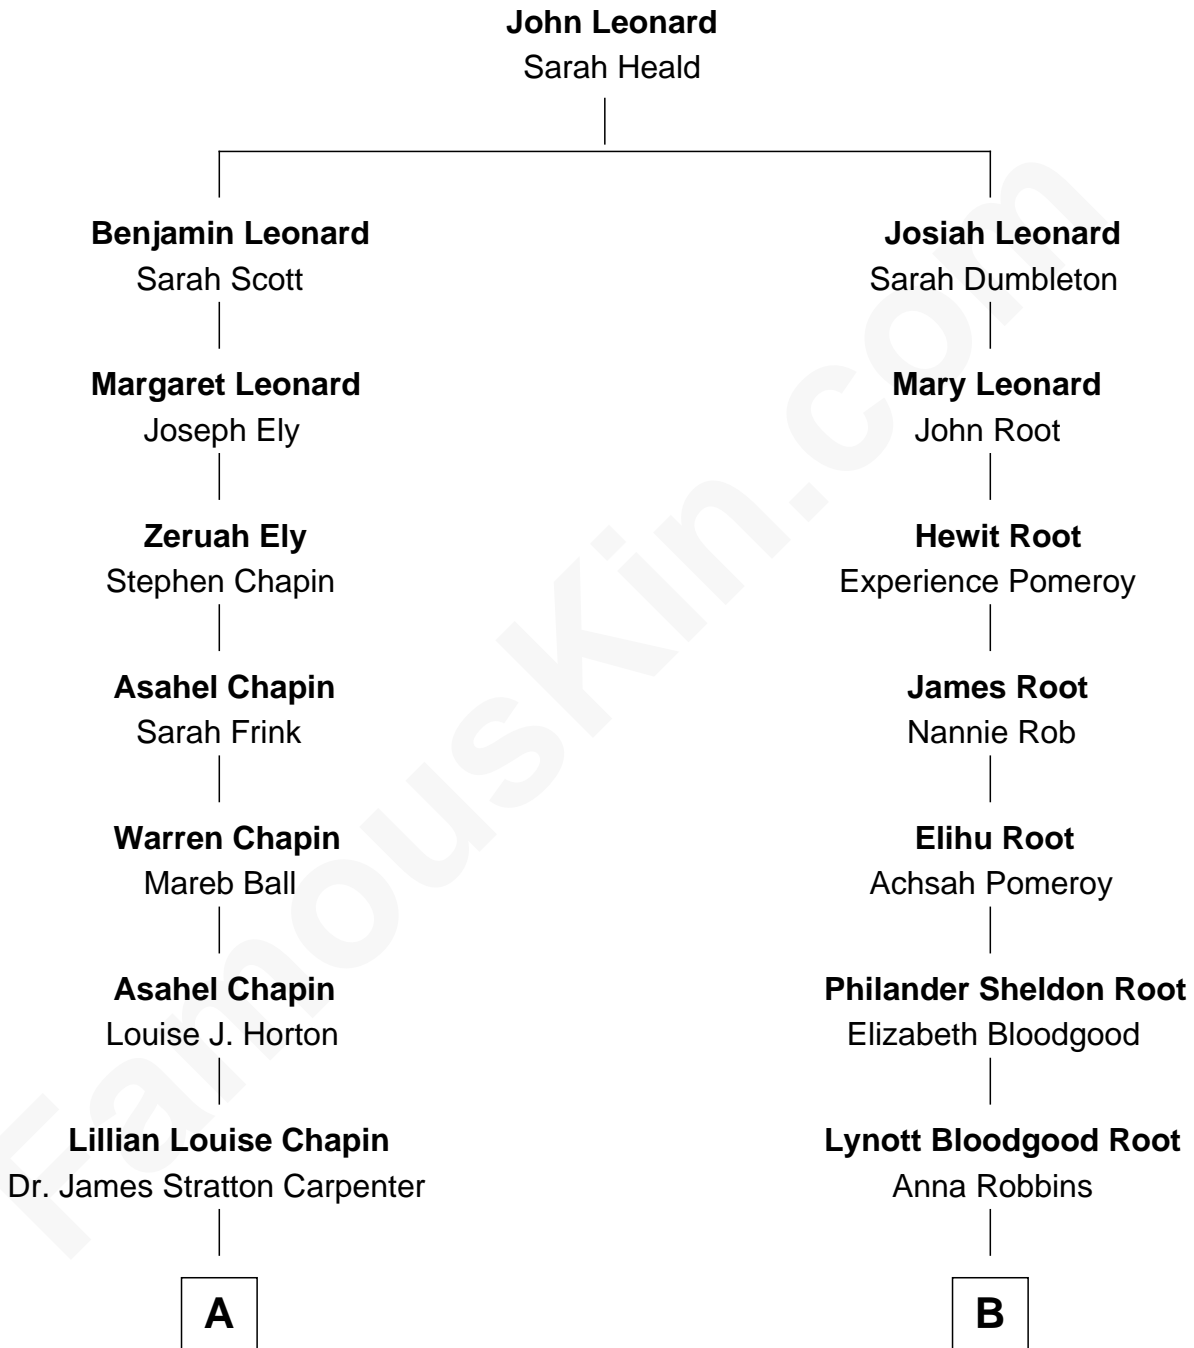

**FamousKin.com**  
**Relationship Chart of**  
**Mary Chapin Carpenter**  
*Singer and Songwriter*

8th cousin 1 time removed of

**Henry Luce**

*Co-Founder of Time, Life, Fortune and Sports Illustrated magazines*

FamousKin.com