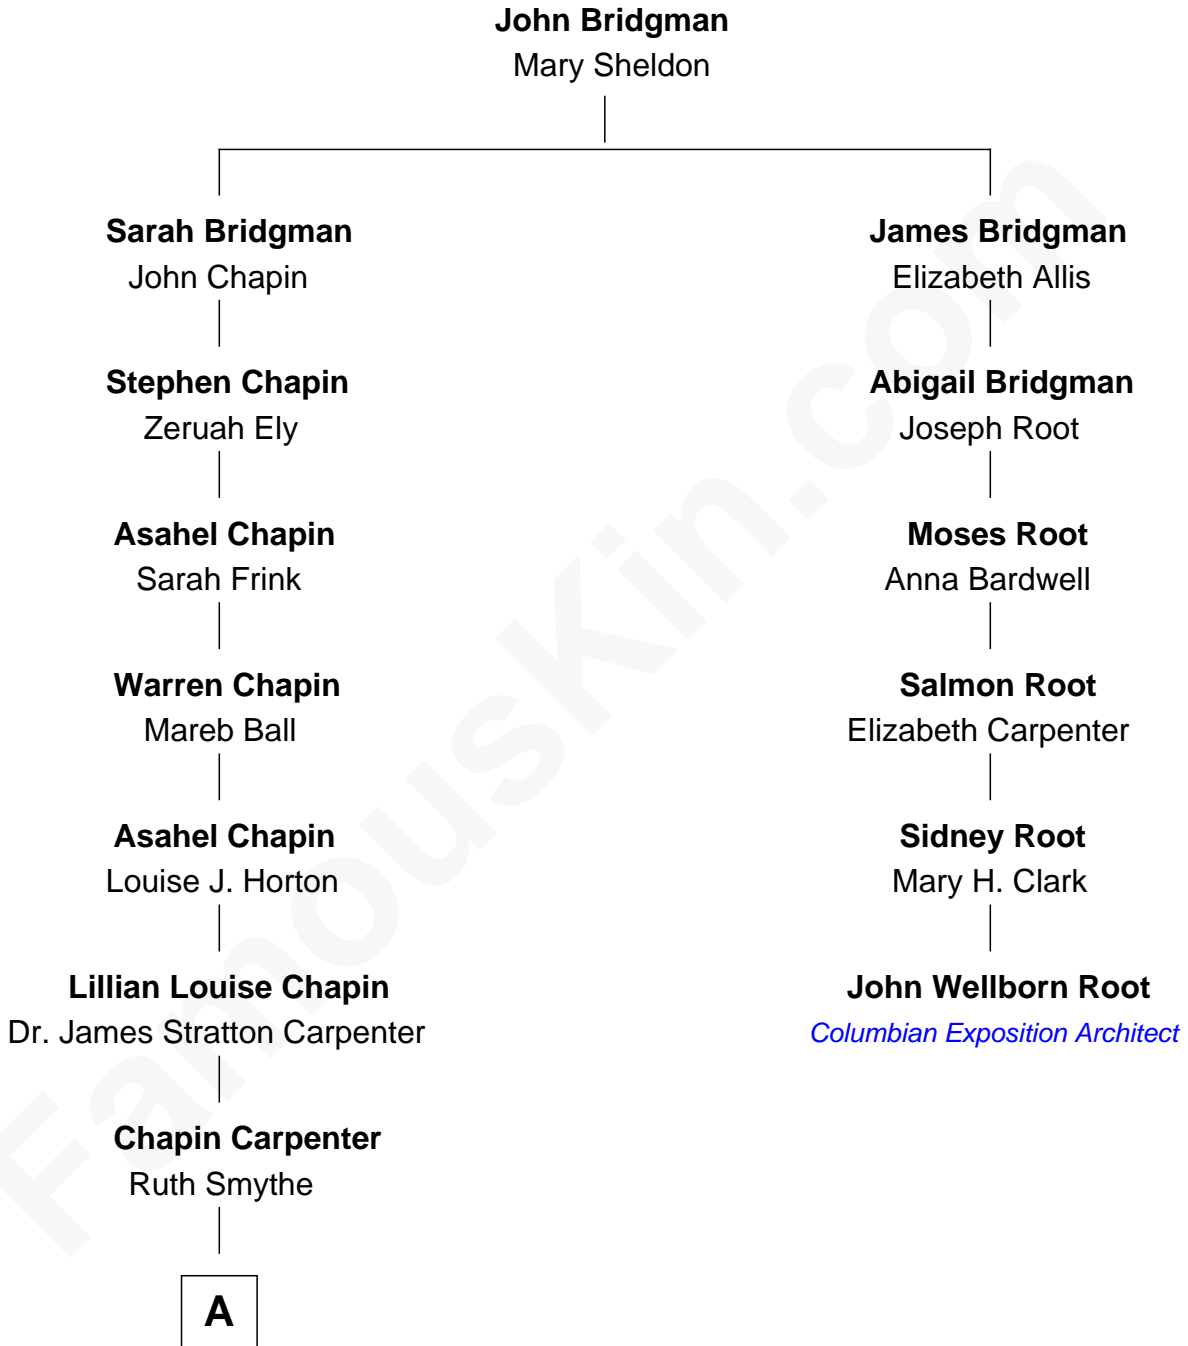

FamousKin.com
Relationship Chart of
Mary Chapin Carpenter
Singer and Songwriter

5th cousin 3 times removed of

John Wellborn Root

1893 Chicago Columbian Exposition Architect

A

—
Chapin Carpenter
Mary Bowie Robertson

—
Mary Chapin Carpenter
Singer and Songwriter

FamousKin.com