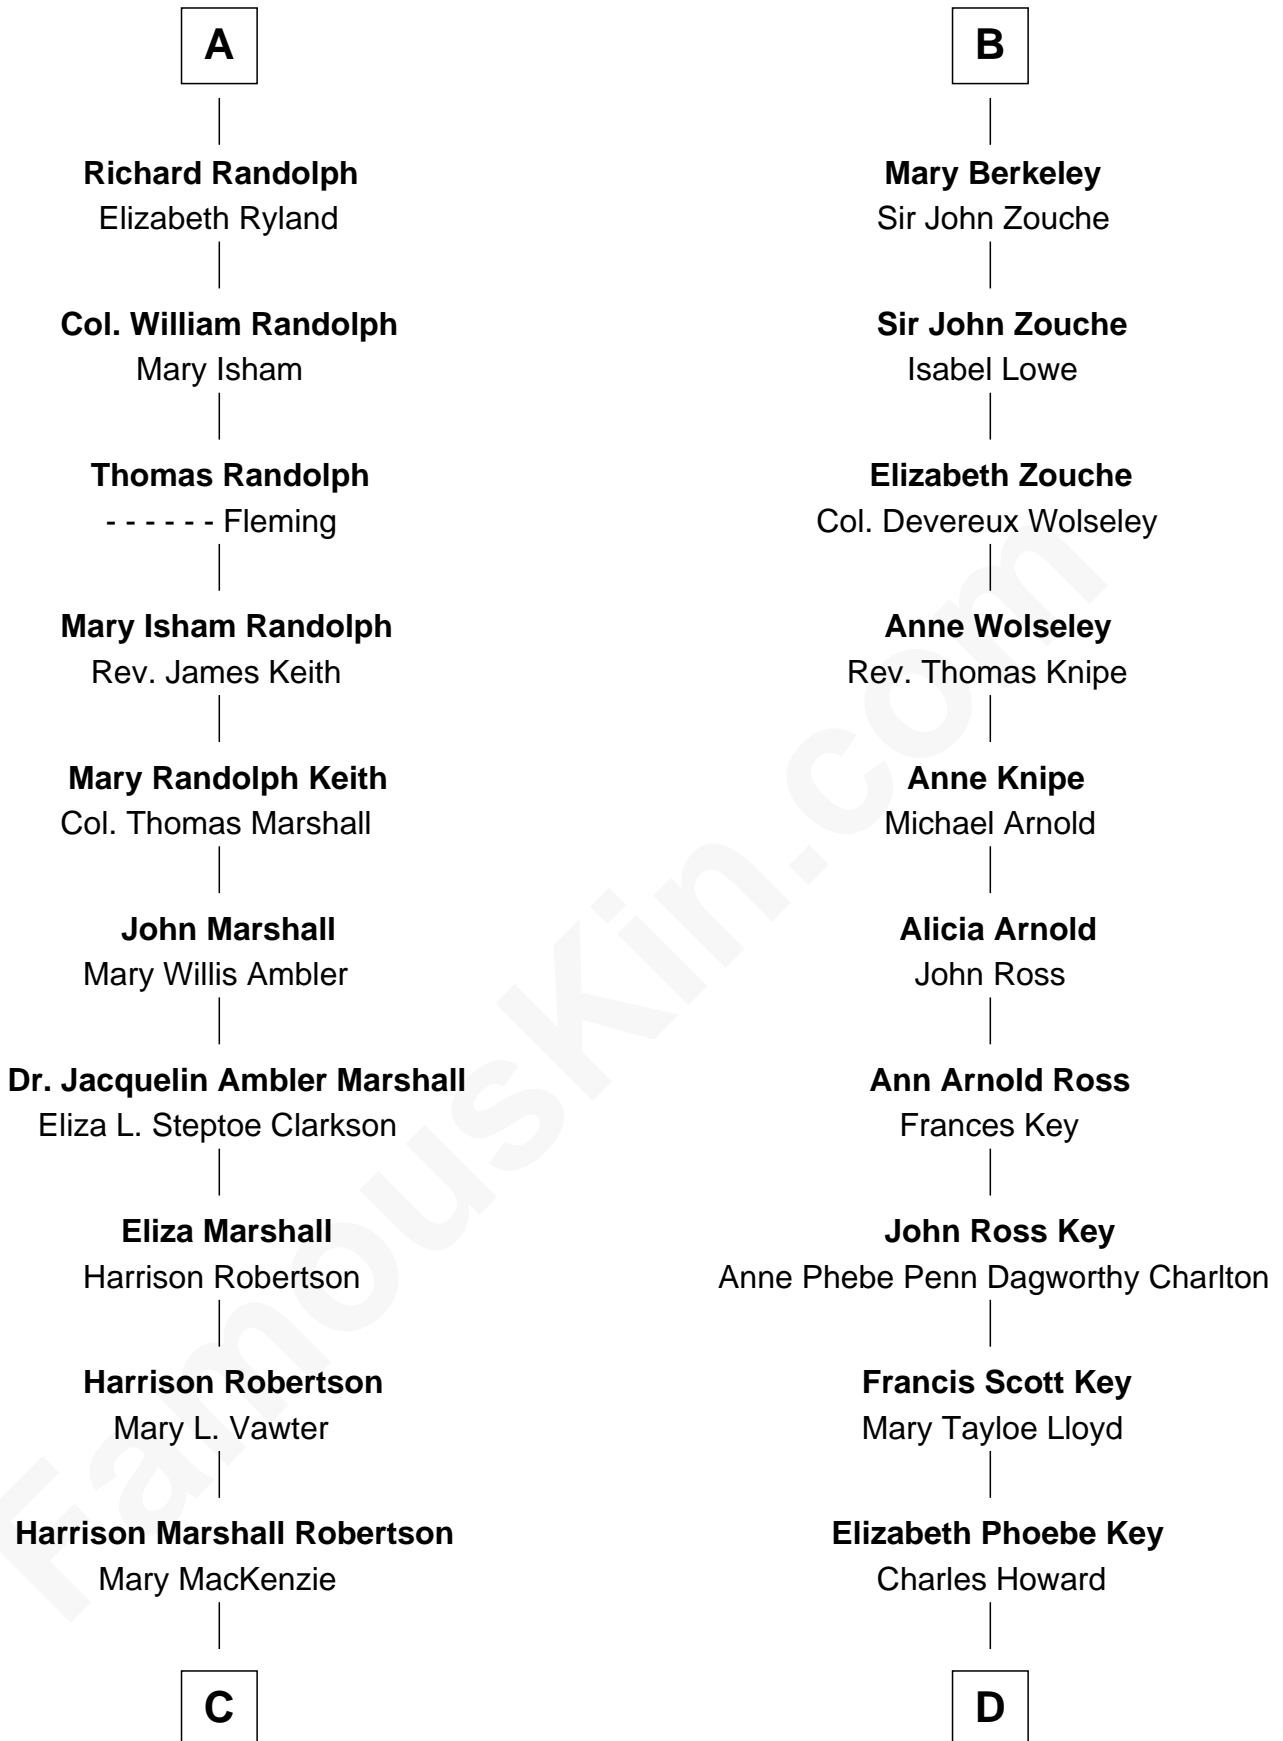

FamousKin.com
Relationship Chart of
Mary Chapin Carpenter
Singer and Songwriter

18th cousin of
Thomas Hunt Morgan
Nobel Prize Winner in Physiology or Medicine

C

Mary Bowie Robertson

Chapin Carpenter

Mary Chapin Carpenter

Singer and Songwriter

D

Ellen Key Howard

Charlton Hunt Morgan

Thomas Hunt Morgan

Nobel Prize Winner

FamousKin.com