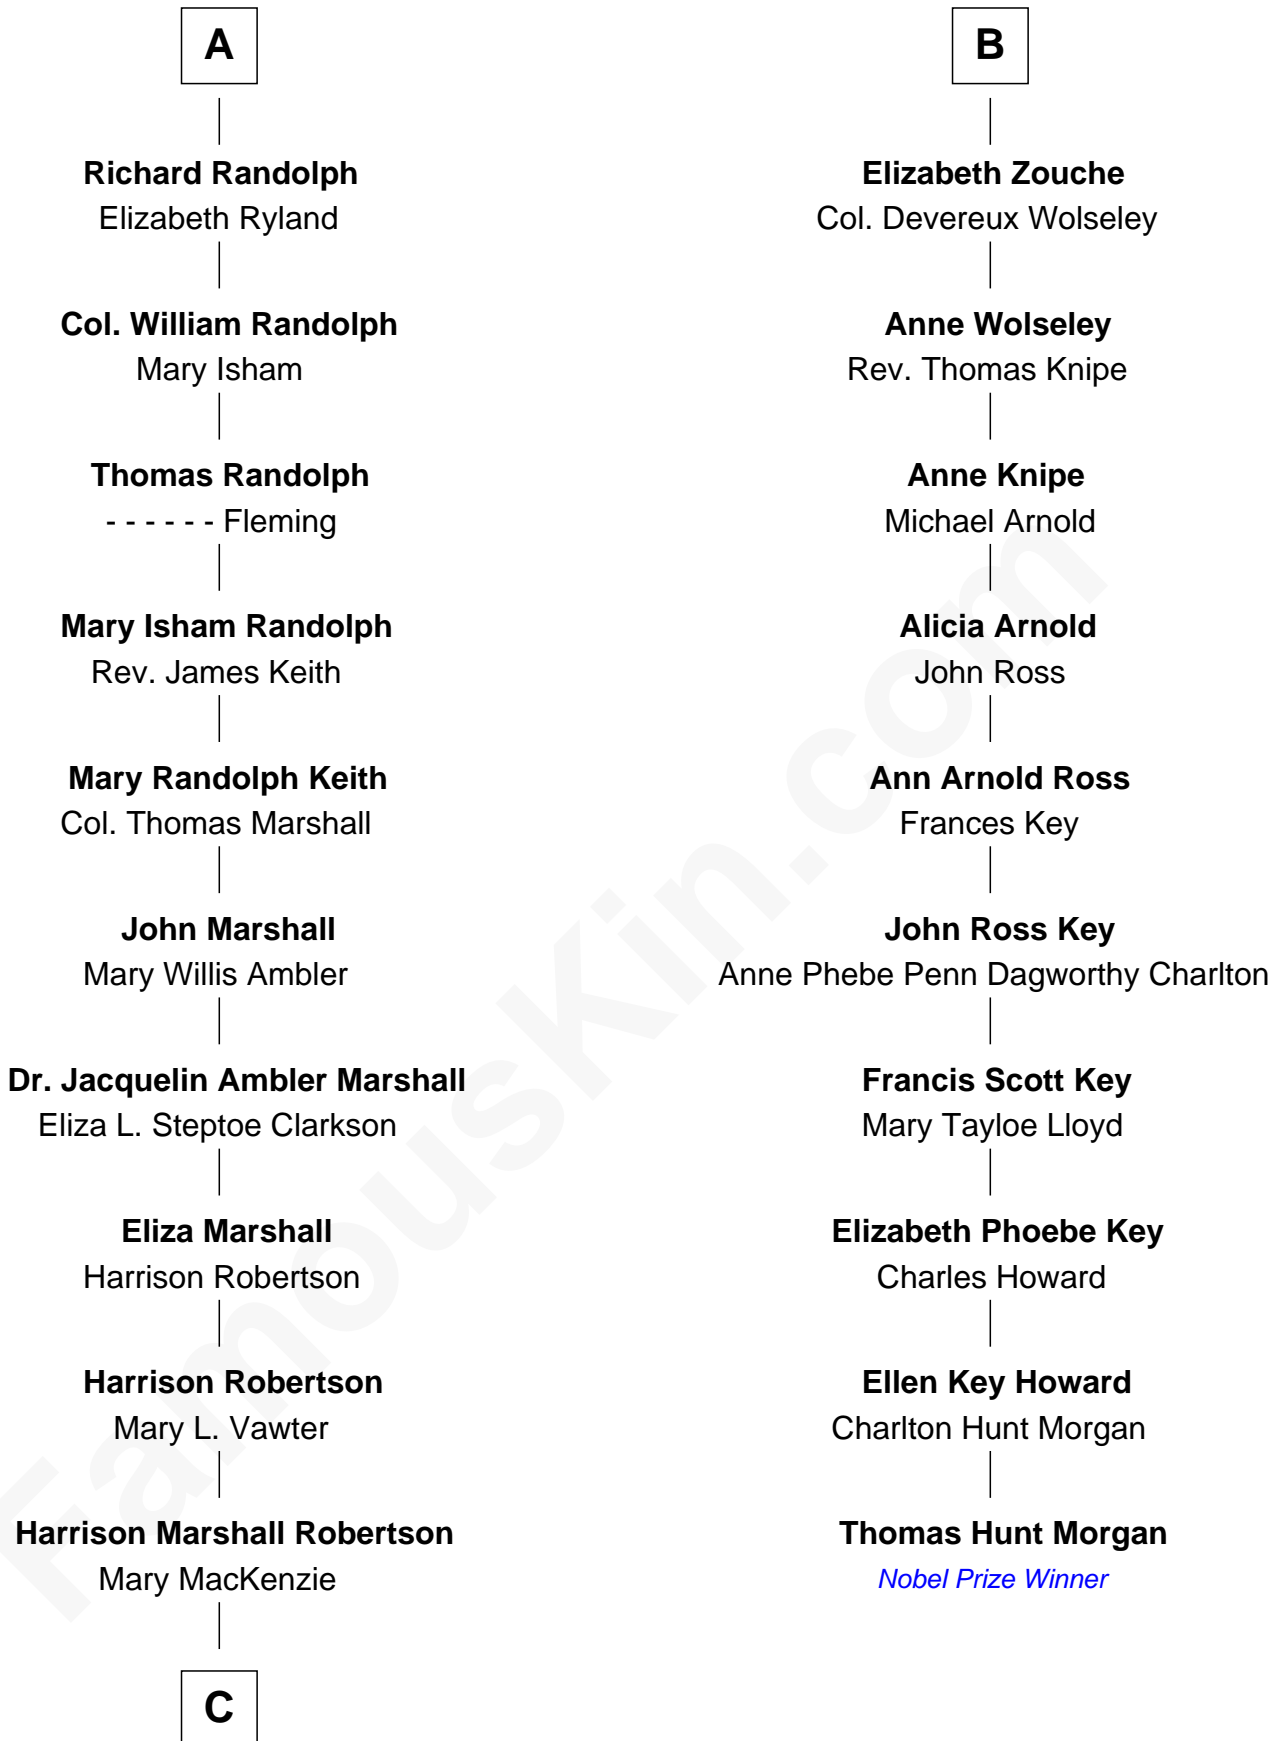

FamousKin.com
Relationship Chart of
Mary Chapin Carpenter
Singer and Songwriter

16th cousin 2 times removed of

Thomas Hunt Morgan
Nobel Prize Winner in Physiology or Medicine

C

—
Mary Bowie Robertson

Chapin Carpenter

—
Mary Chapin Carpenter

Singer and Songwriter

FamousKin.com