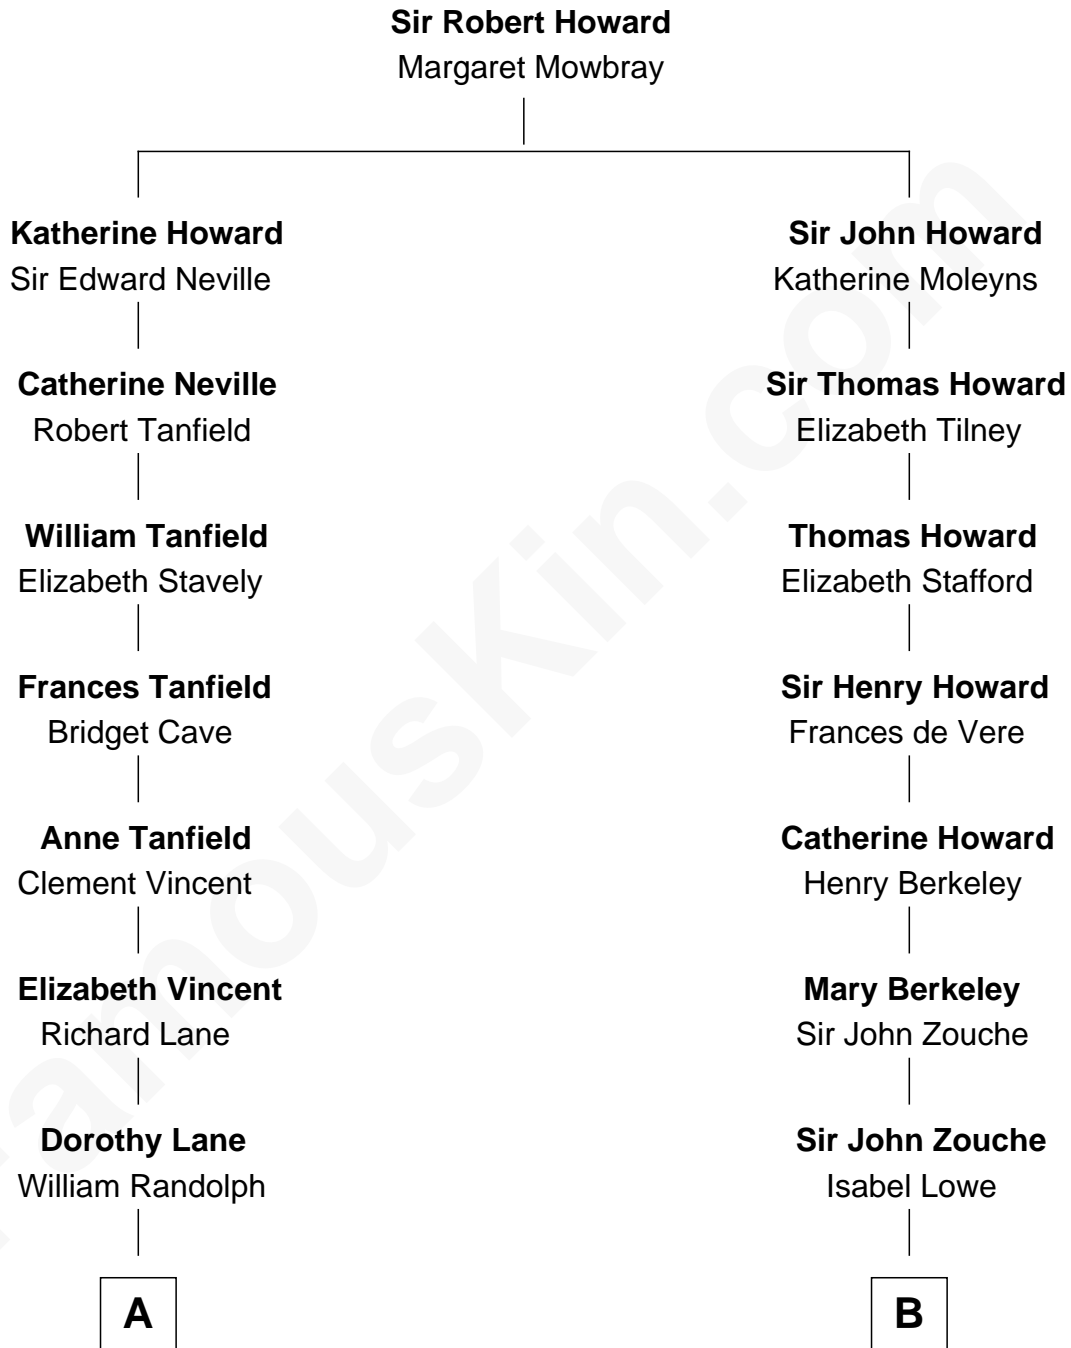

FamousKin.com
Relationship Chart of
Mary Chapin Carpenter
Singer and Songwriter

16th cousin 2 times removed of

Thomas Hunt Morgan
Nobel Prize Winner in Physiology or Medicine

C

—
Mary Bowie Robertson

Chapin Carpenter

—
Mary Chapin Carpenter

Singer and Songwriter

FamousKin.com