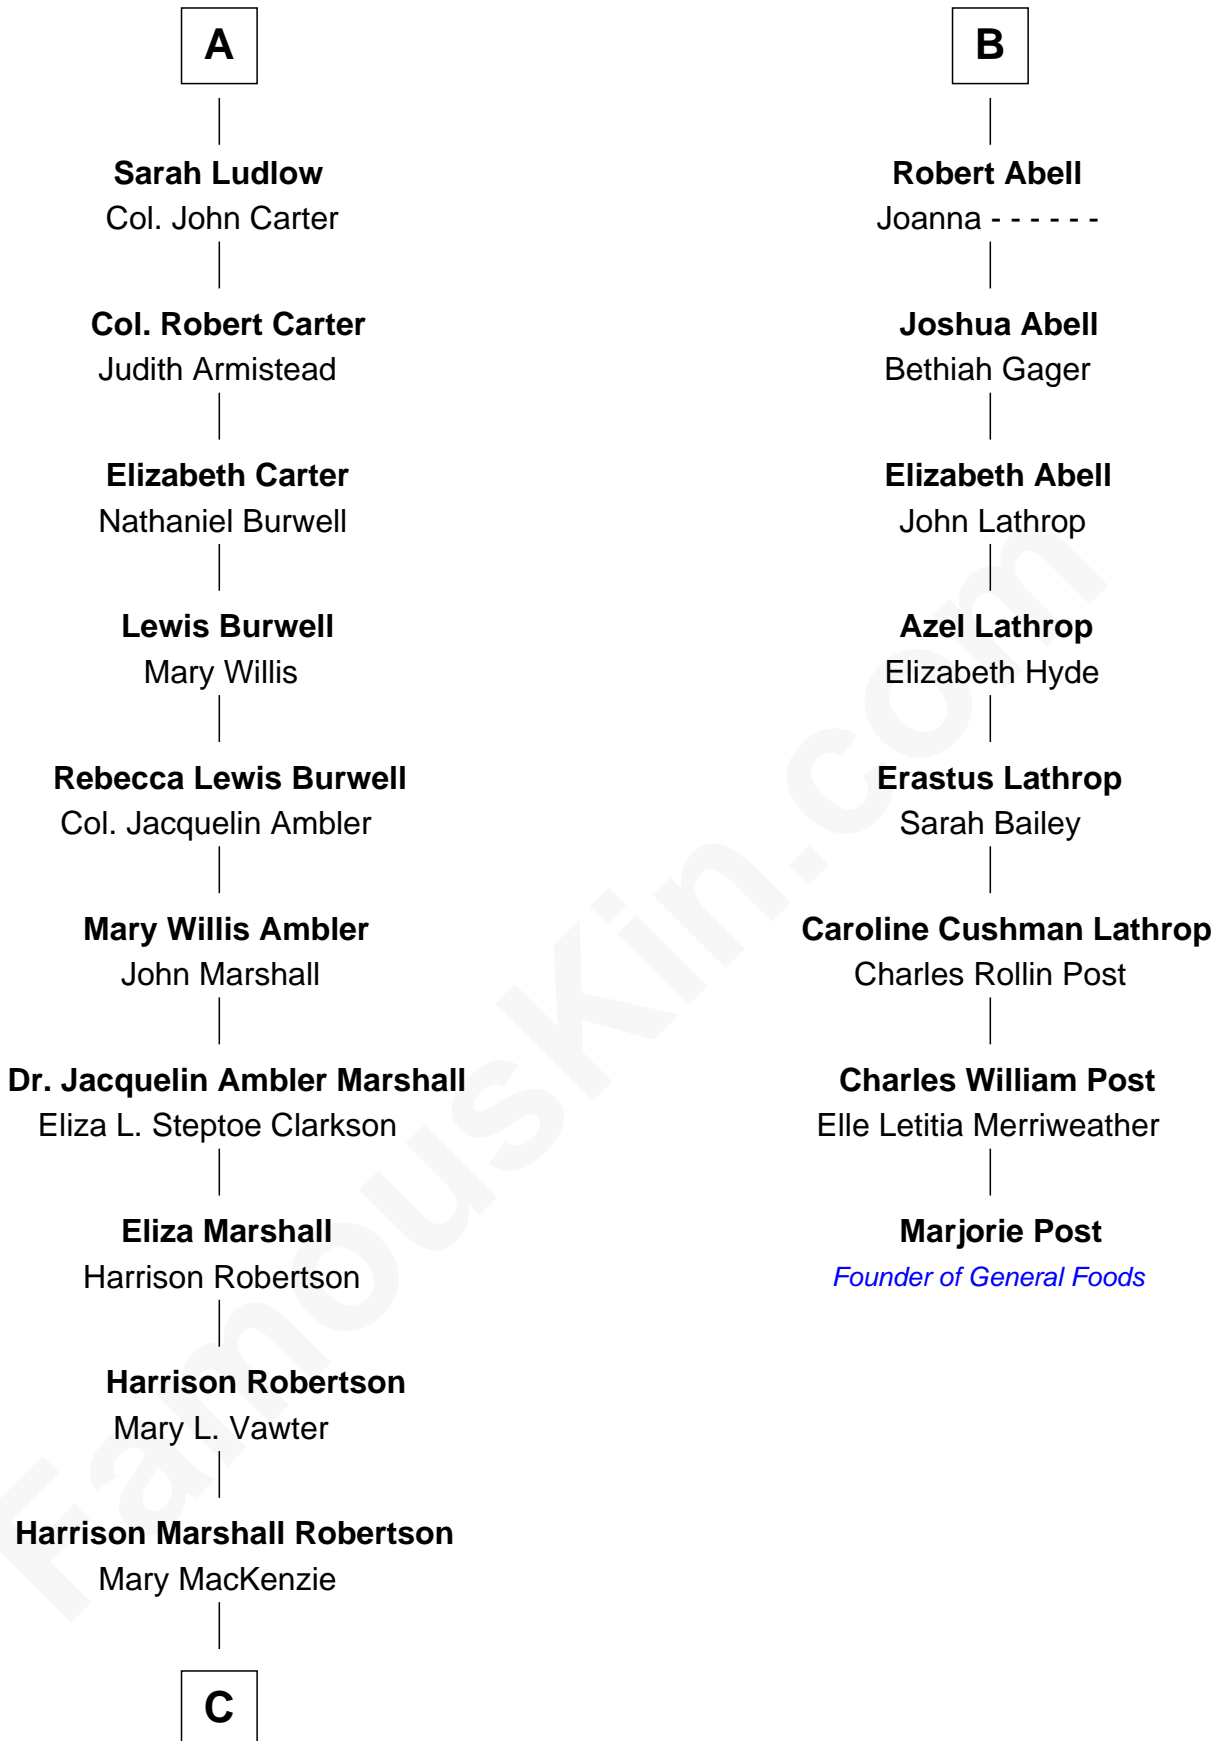

FamousKin.com
Relationship Chart of
Mary Chapin Carpenter
Singer and Songwriter

14th cousin 4 times removed of

Marjorie Post
Founder of General Foods

C

—
Mary Bowie Robertson

Chapin Carpenter

—
Mary Chapin Carpenter

Singer and Songwriter

FamousKin.com