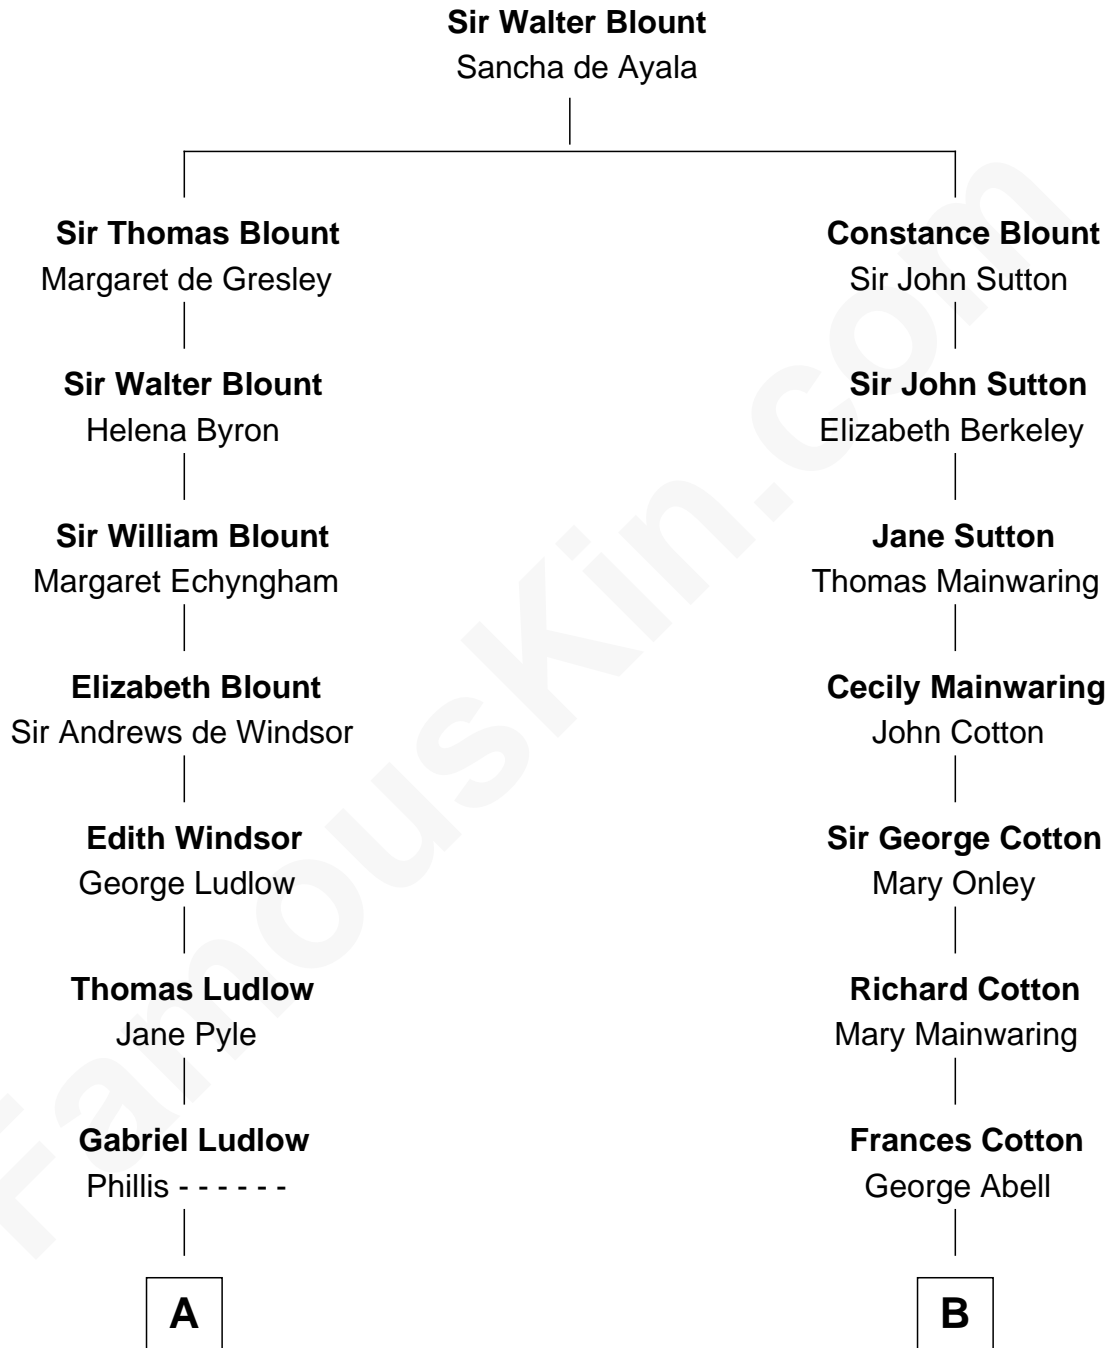

FamousKin.com
Relationship Chart of
Mary Chapin Carpenter
Singer and Songwriter

14th cousin 4 times removed of

Marjorie Post
Founder of General Foods

C

—
Mary Bowie Robertson

Chapin Carpenter

—
Mary Chapin Carpenter

Singer and Songwriter

FamousKin.com