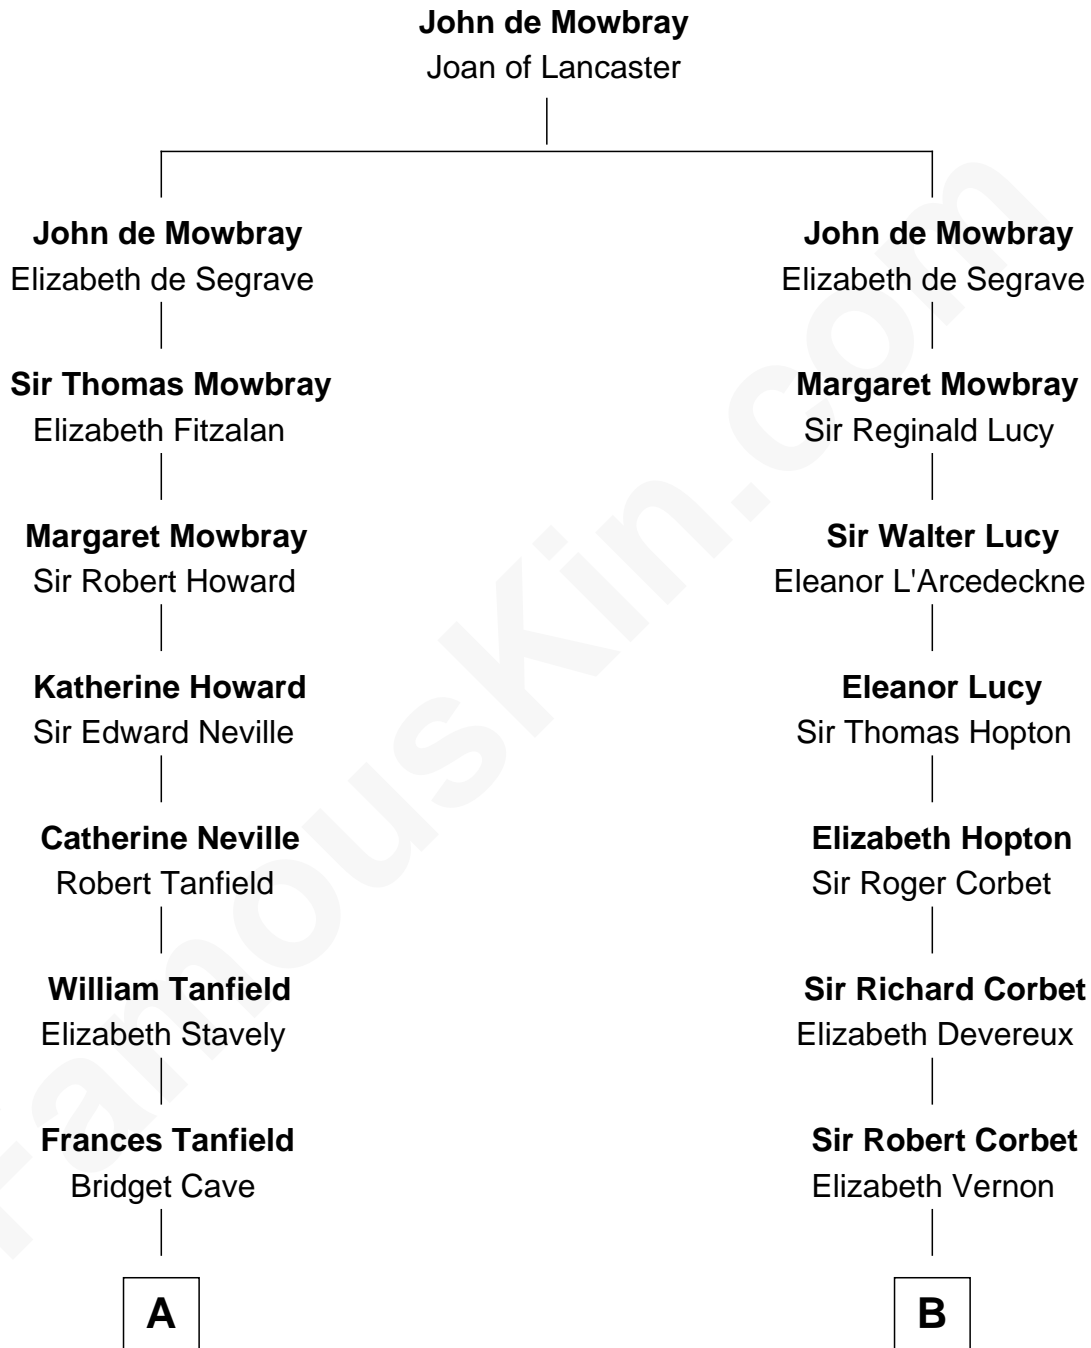

FamousKin.com
Relationship Chart of
Mary Chapin Carpenter
Singer and Songwriter

18th cousin 3 times removed of

Marjorie Post
Founder of General Foods

C

Eliza Marshall
Harrison Robertson

Harrison Robertson
Mary L. Vawter

Harrison Marshall Robertson
Mary MacKenzie

Mary Bowie Robertson
Chapin Carpenter

Mary Chapin Carpenter
Singer and Songwriter

D

Charles William Post
Elle Letitia Merriweather

Marjorie Post
Founder of General Foods