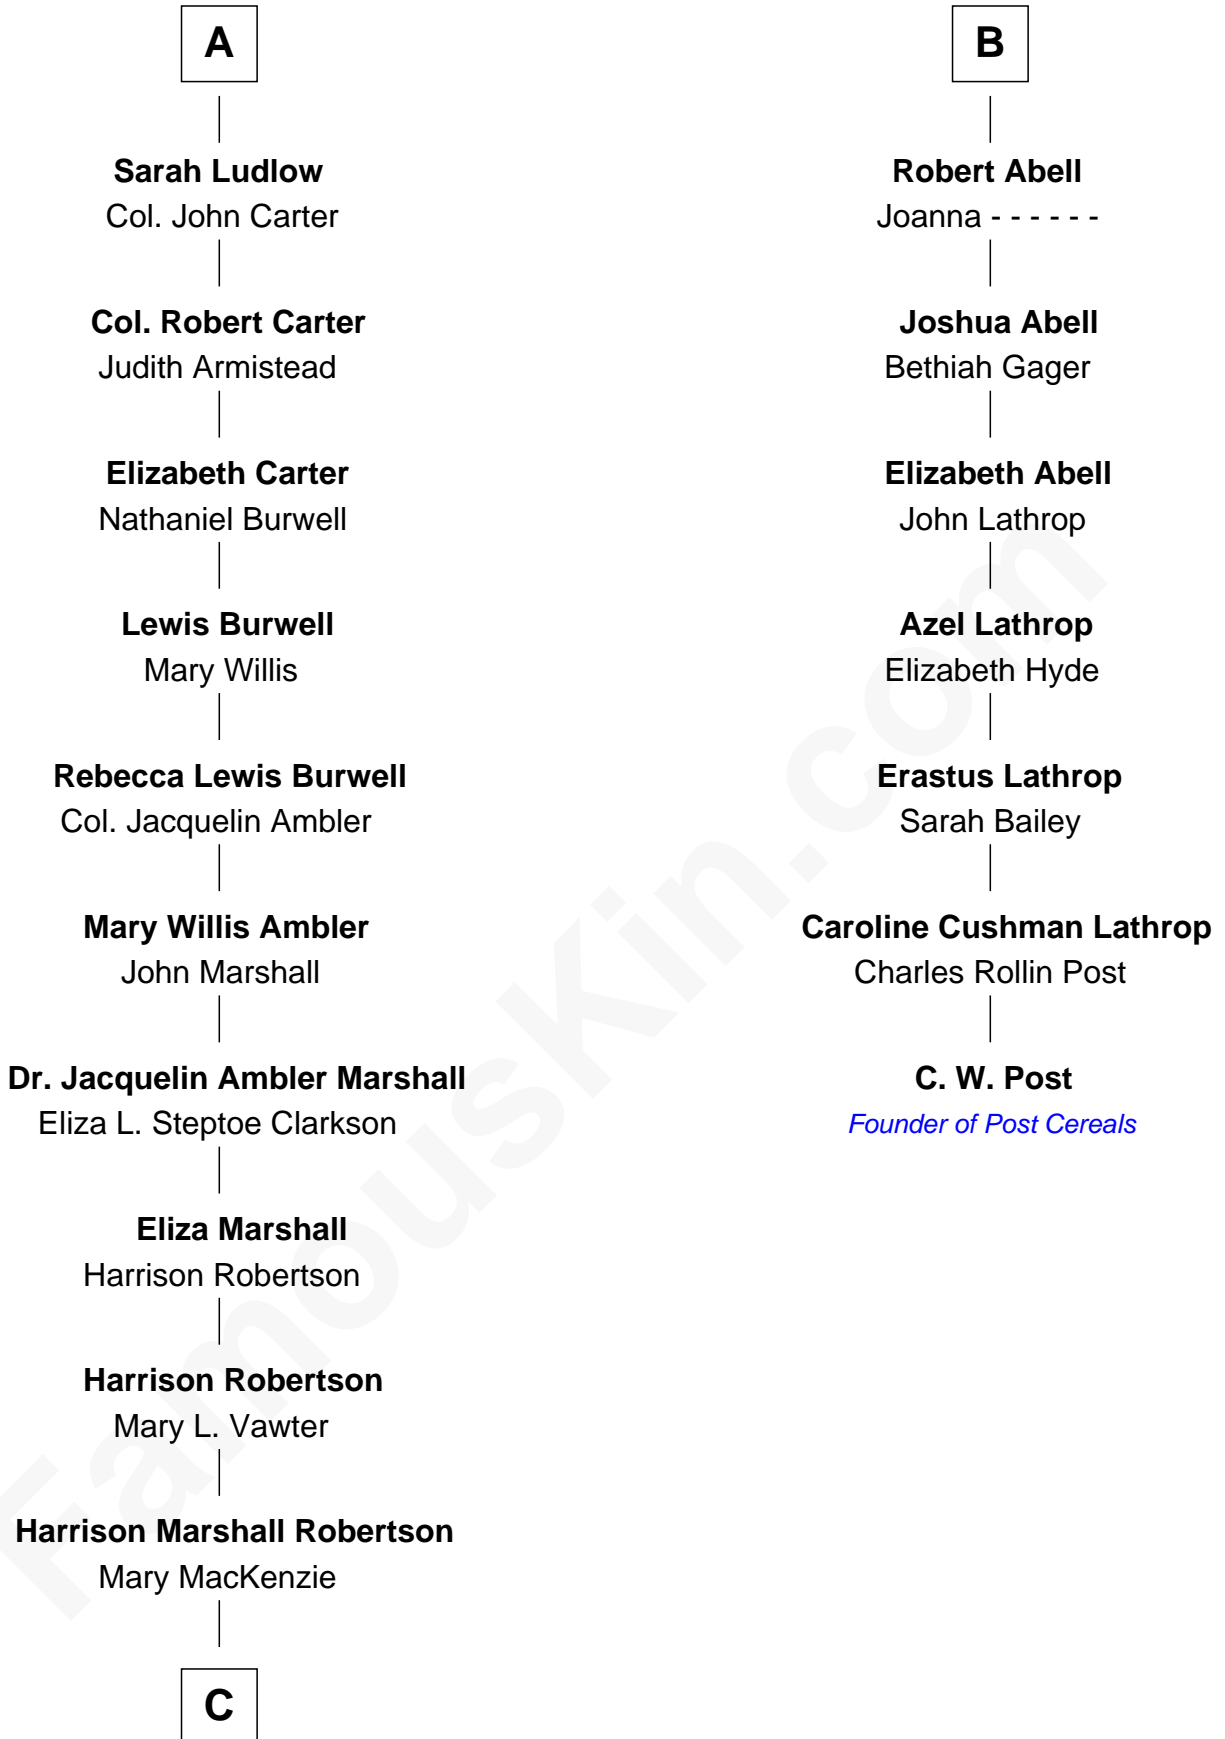

**FamousKin.com**  
**Relationship Chart of**  
**Mary Chapin Carpenter**  
*Singer and Songwriter*

13th cousin 5 times removed of

**C. W. Post**  
*Founder of Post Cereals*

**Sir Walter Blount**  
 Sancha de Ayala

**Jane Sutton**  
 Thomas Mainwaring

**Elizabeth Blount**  
 Sir Andrews de Windsor

**Cecily Mainwaring**  
 John Cotton

**Edith Windsor**  
 George Ludlow

**Sir George Cotton**  
 Mary Onley

**Thomas Ludlow**  
 Jane Pyle

**Richard Cotton**  
 Mary Mainwaring

**Gabriel Ludlow**  
 Phillis - - - - -

**Frances Cotton**  
 George Abell

**A**

**B**

**C**

—  
**Mary Bowie Robertson**

Chapin Carpenter