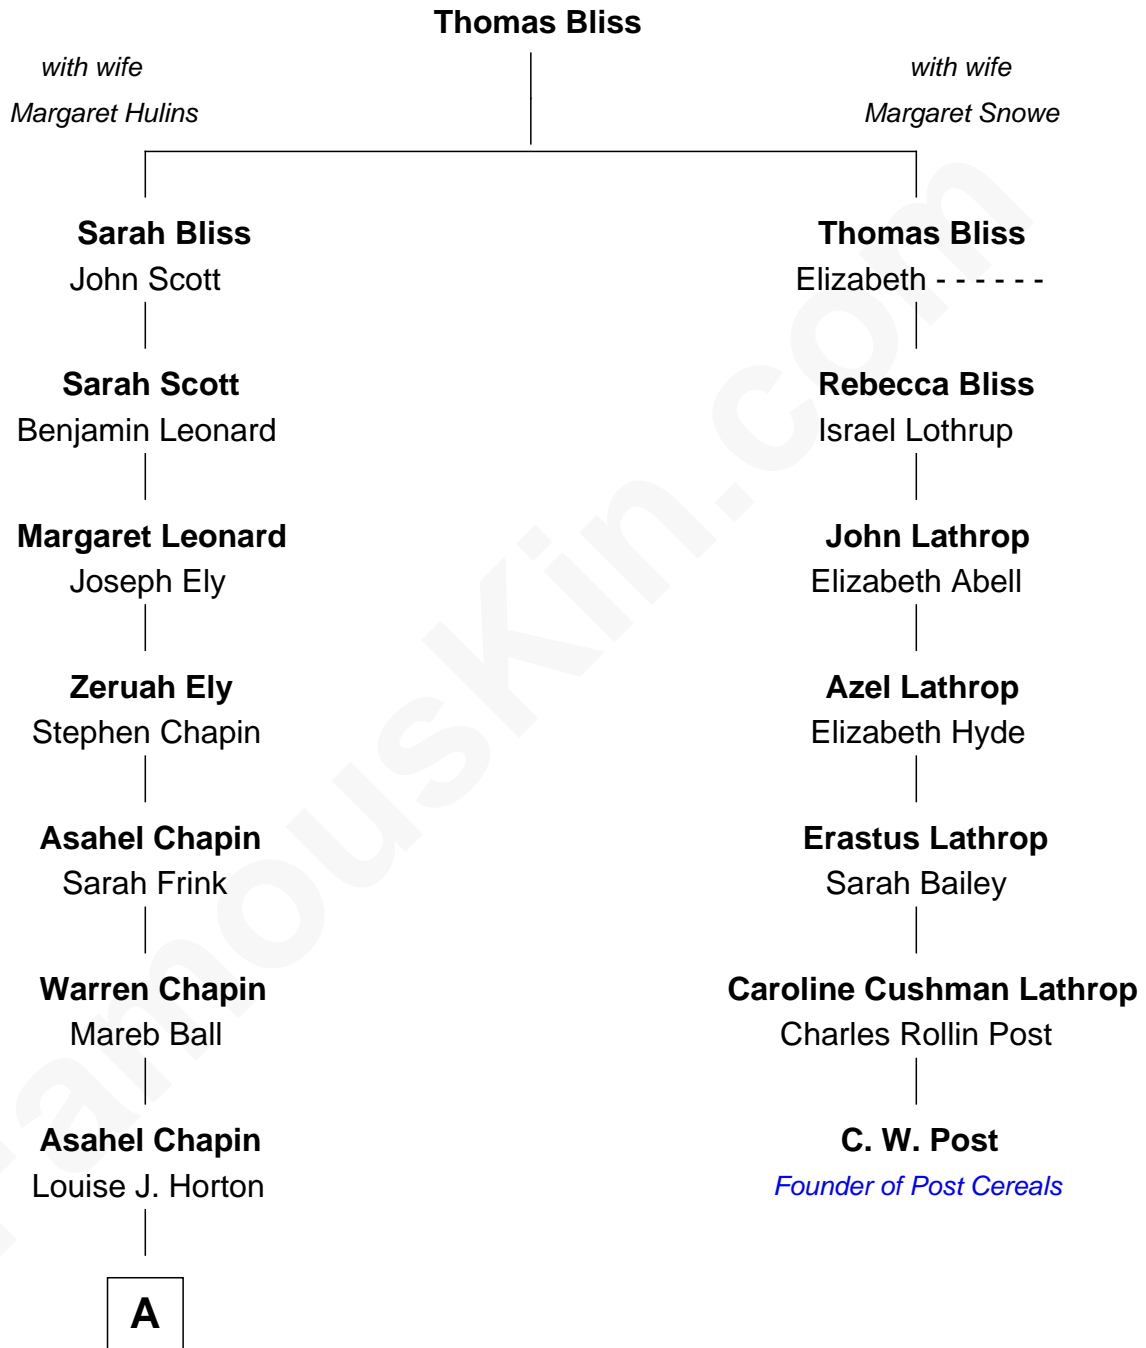

FamousKin.com
Relationship Chart of
Mary Chapin Carpenter
Singer and Songwriter

6th cousin 4 times removed of

C. W. Post
Founder of Post Cereals

A

—
Lillian Louise Chapin
Dr. James Stratton Carpenter

—
Chapin Carpenter
Ruth Smythe

—
Chapin Carpenter
Mary Bowie Robertson

—
Mary Chapin Carpenter
Singer and Songwriter

FamousKin.com