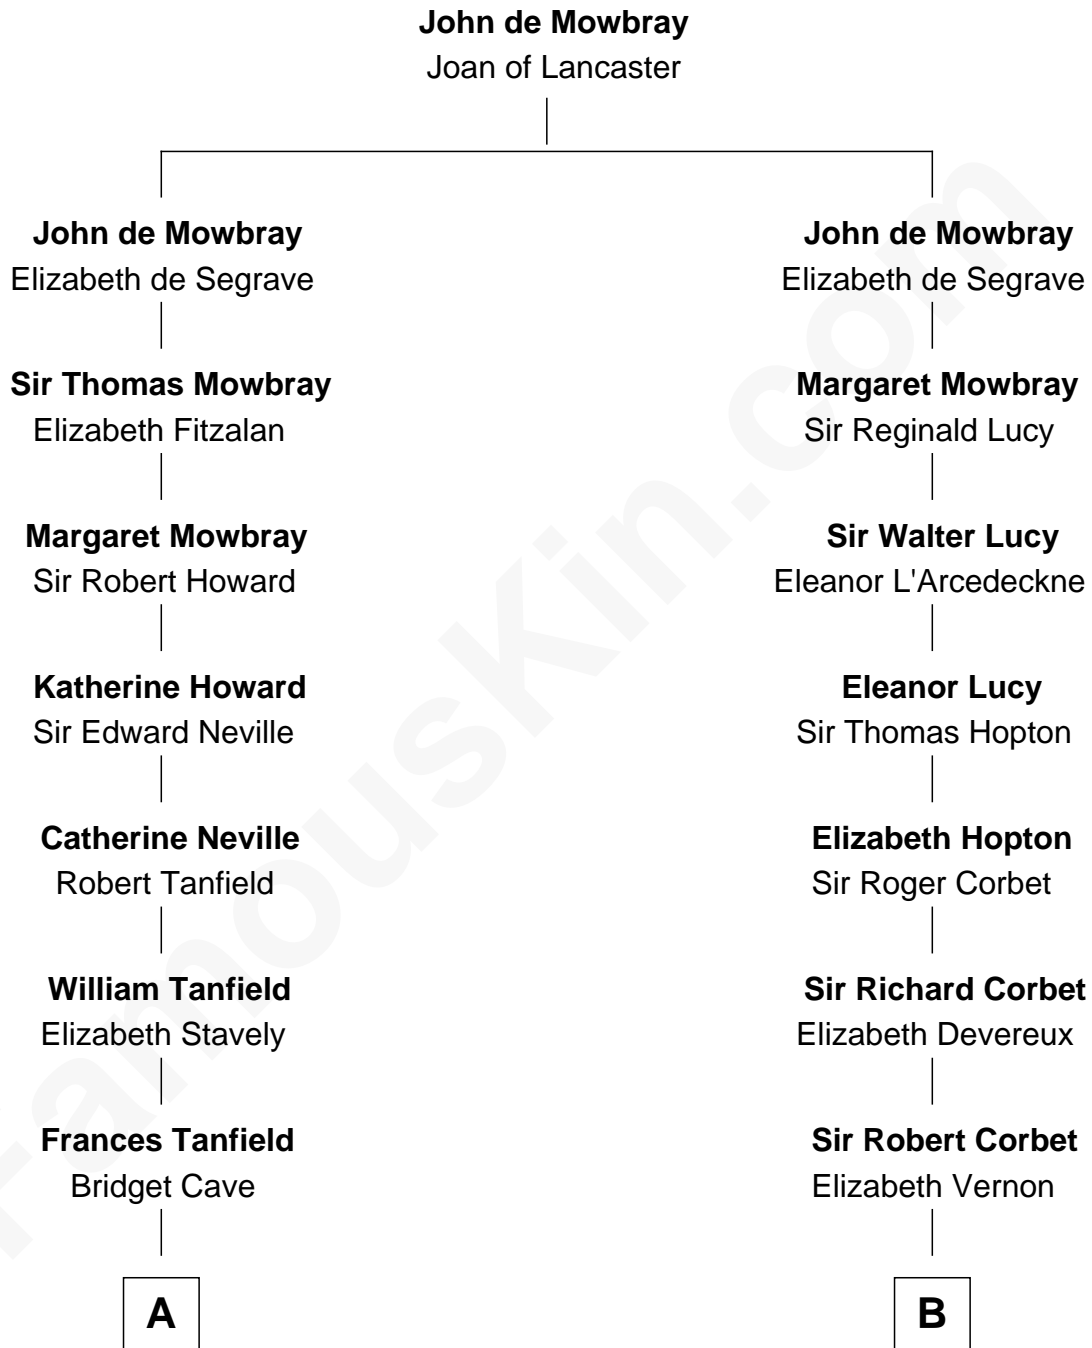

FamousKin.com
Relationship Chart of
Mary Chapin Carpenter
Singer and Songwriter

17th cousin 4 times removed of

C. W. Post
Founder of Post Cereals

C

Eliza Marshall
Harrison Robertson

Harrison Robertson
Mary L. Vawter