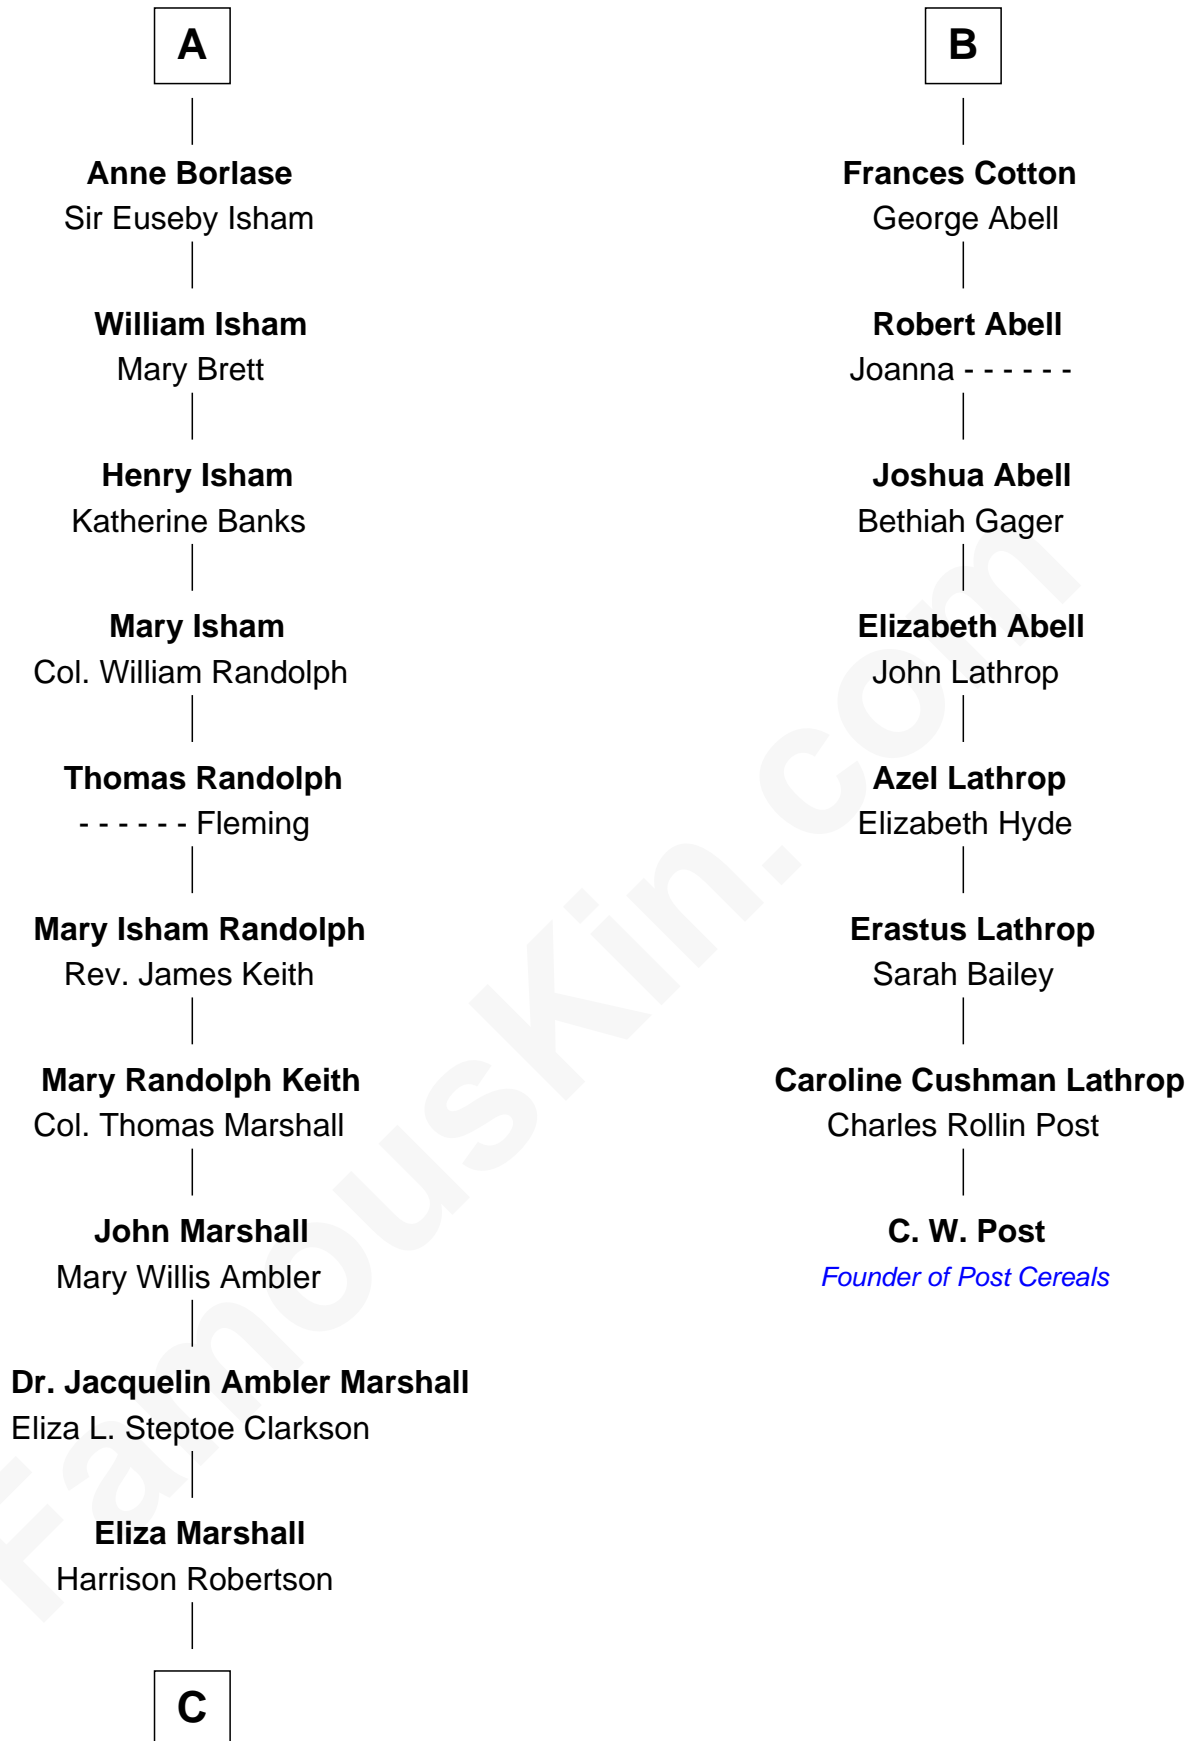

FamousKin.com
Relationship Chart of
Mary Chapin Carpenter
Singer and Songwriter

14th cousin 6 times removed of

C. W. Post
Founder of Post Cereals

Sir Philip le Despencer
 Elizabeth - - - - -

C

—
Harrison Robertson

Mary L. Vawter

—
Harrison Marshall Robertson

Mary MacKenzie

—
Mary Bowie Robertson

Chapin Carpenter

—
Mary Chapin Carpenter

Singer and Songwriter

FamousKin.com