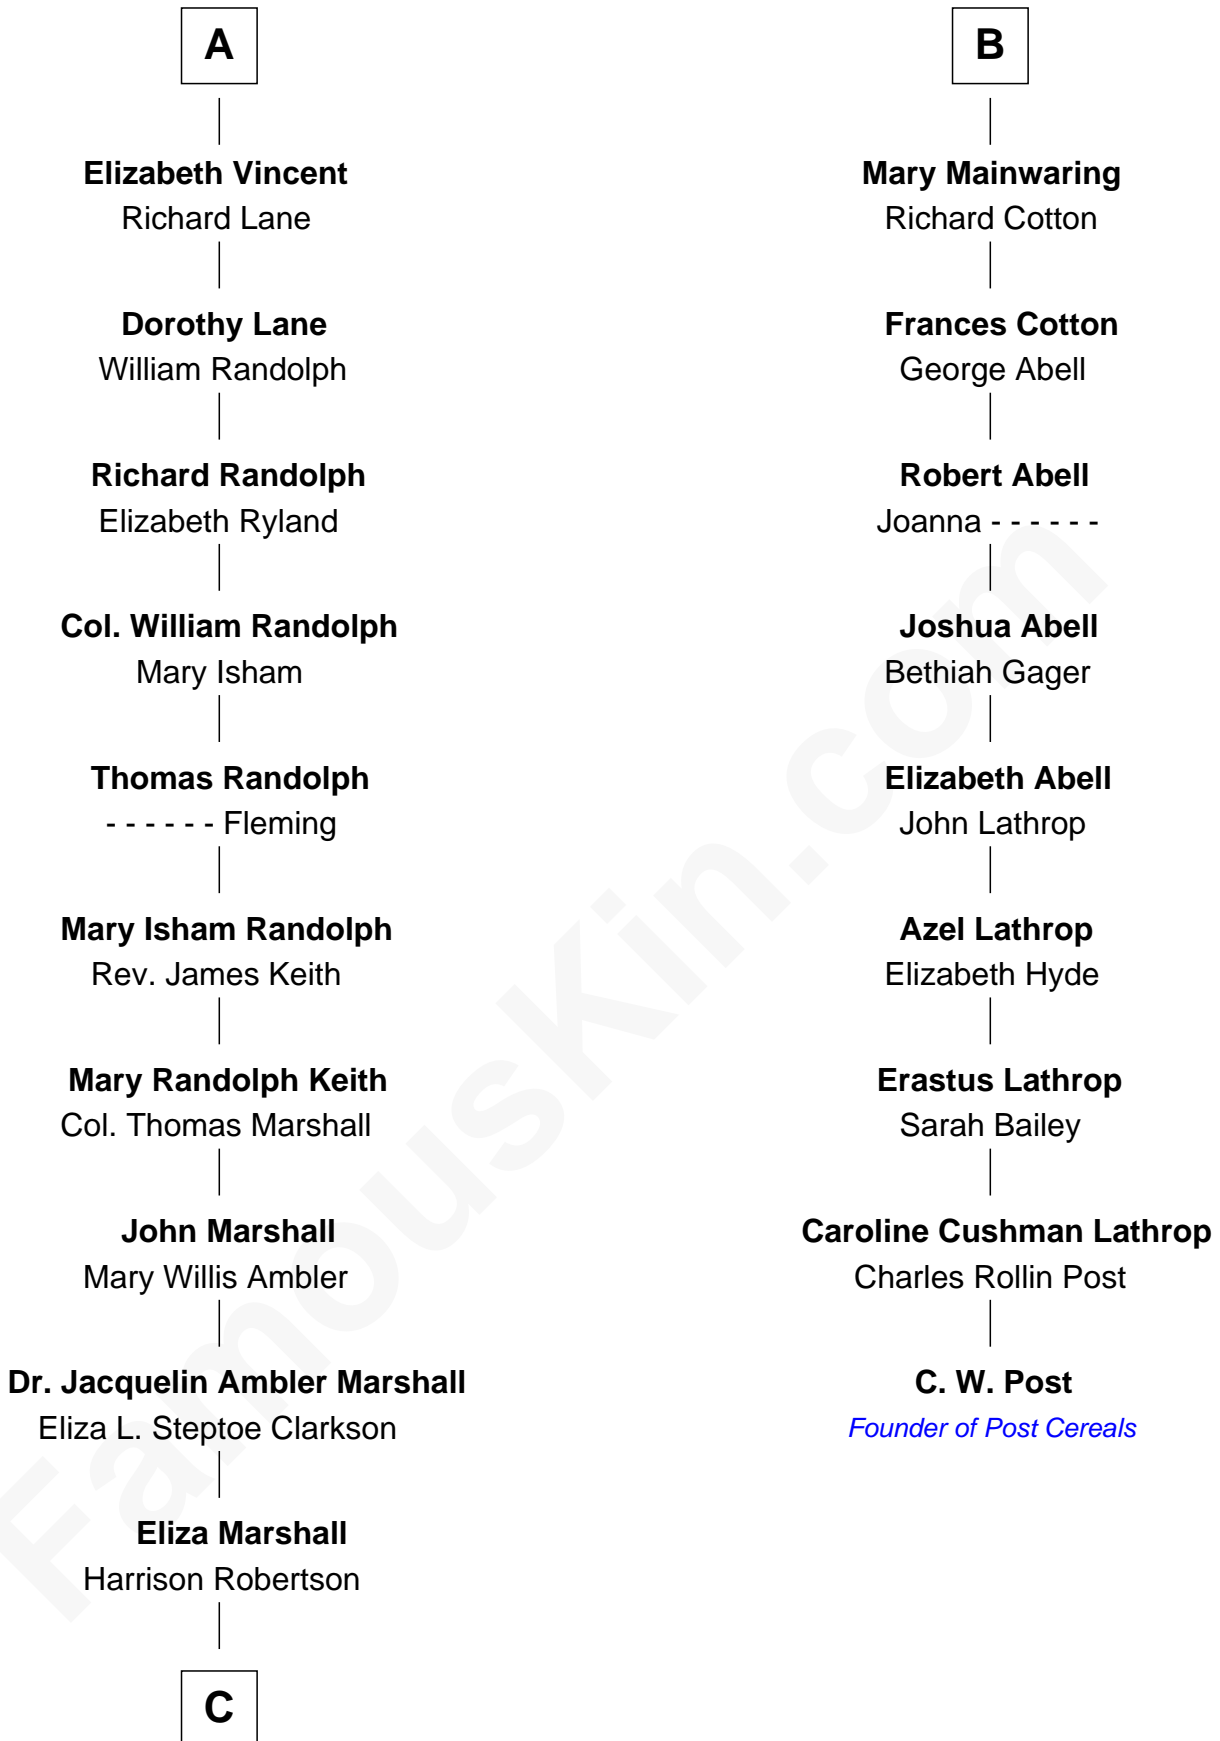

**FamousKin.com**  
**Relationship Chart of**  
**Mary Chapin Carpenter**  
*Singer and Songwriter*

15th cousin 5 times removed of

**C. W. Post**  
*Founder of Post Cereals*

**Sir Richard Fitzalan**  
 Elizabeth de Bohun

**C**

—  
**Harrison Robertson**

Mary L. Vawter

—  
**Harrison Marshall Robertson**

Mary MacKenzie

—  
**Mary Bowie Robertson**

Chapin Carpenter

—  
**Mary Chapin Carpenter**