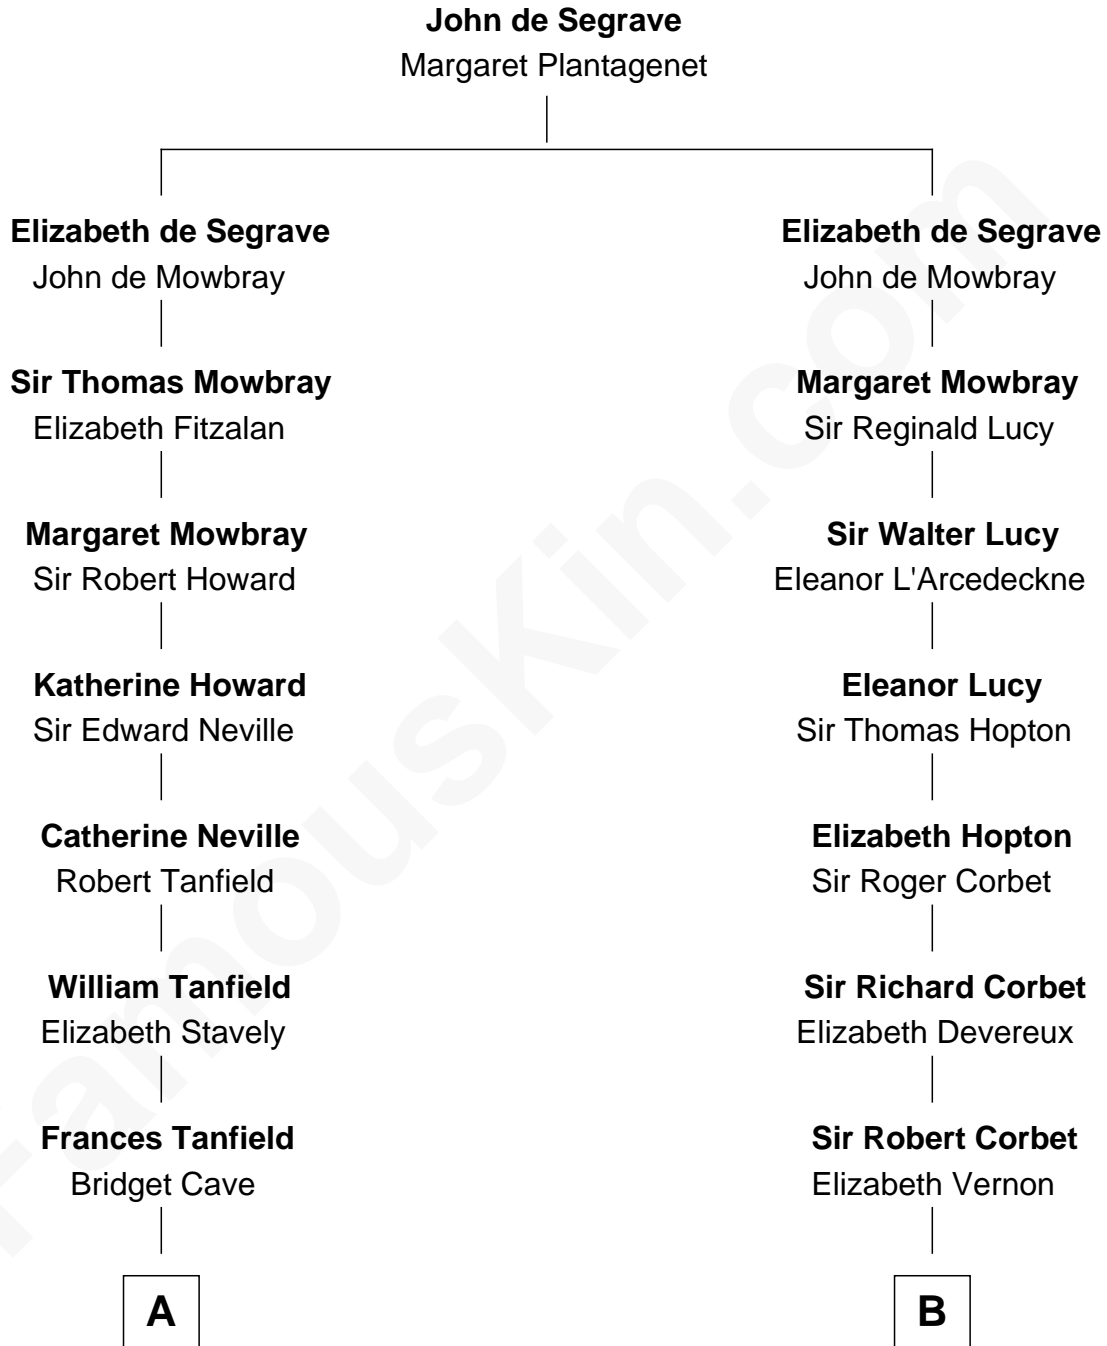

**FamousKin.com**  
**Relationship Chart of**  
**Mary Chapin Carpenter**  
*Singer and Songwriter*

17th cousin 4 times removed of

**C. W. Post**  
*Founder of Post Cereals*

**C**

**Eliza Marshall**  
Harrison Robertson

**Harrison Robertson**  
Mary L. Vawter

**Harrison Marshall Robertson**  
Mary MacKenzie

**Mary Bowie Robertson**  
Chapin Carpenter

**Mary Chapin Carpenter**  
*Singer and Songwriter*

FamousKin.com