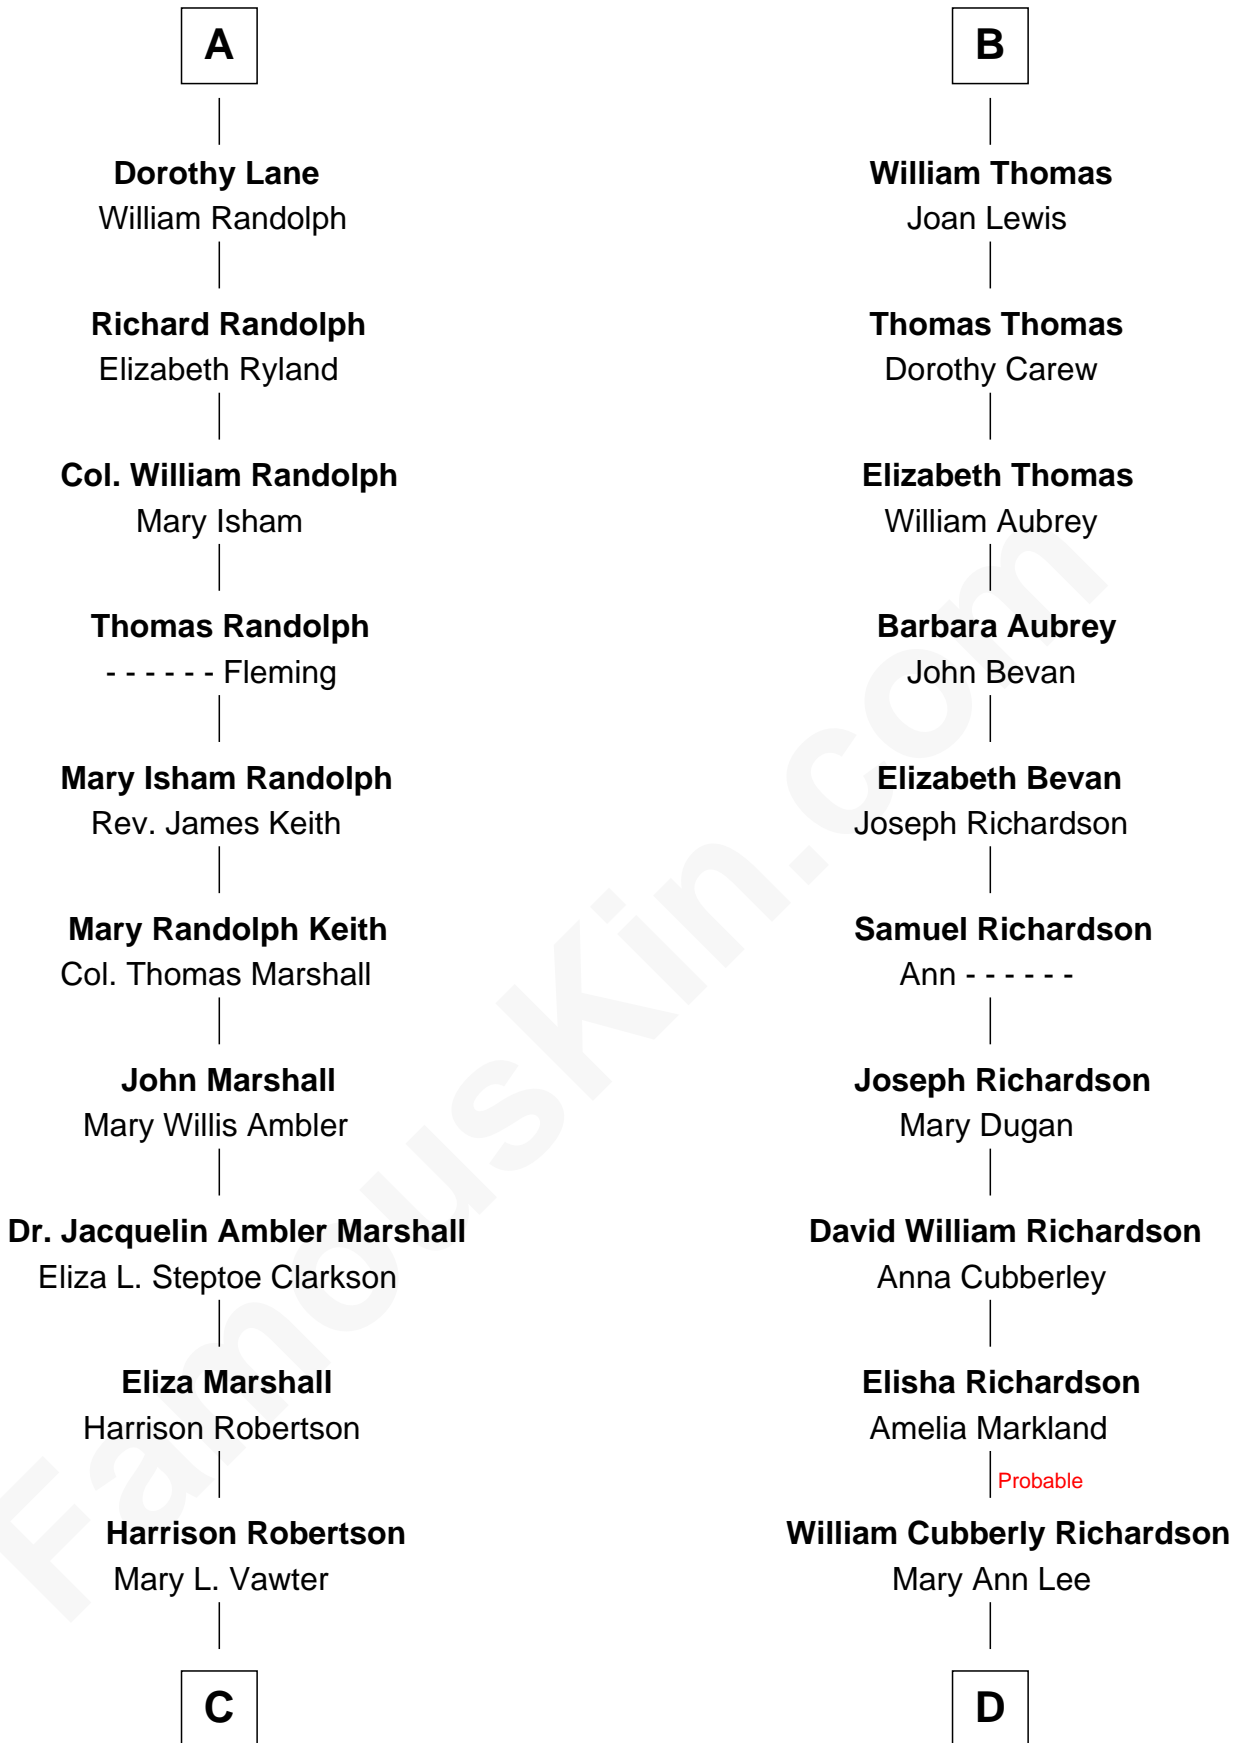

FamousKin.com
Relationship Chart of
Mary Chapin Carpenter
Singer and Songwriter

19th cousin 1 time removed of
Sally Ride
1st American Woman in Space

C

Harrison Marshall Robertson

Mary MacKenzie

Mary Bowie Robertson

Chapin Carpenter

Mary Chapin Carpenter

Singer and Songwriter

D

Charles Everroad Richardson

Blanche Gibson

Jennie Mae Richardson

Thomas Vernam Ride

Dale Burdell Ride

Carol Joyce Anderson

Sally Ride

1st American Woman in Space

FamousKin.com