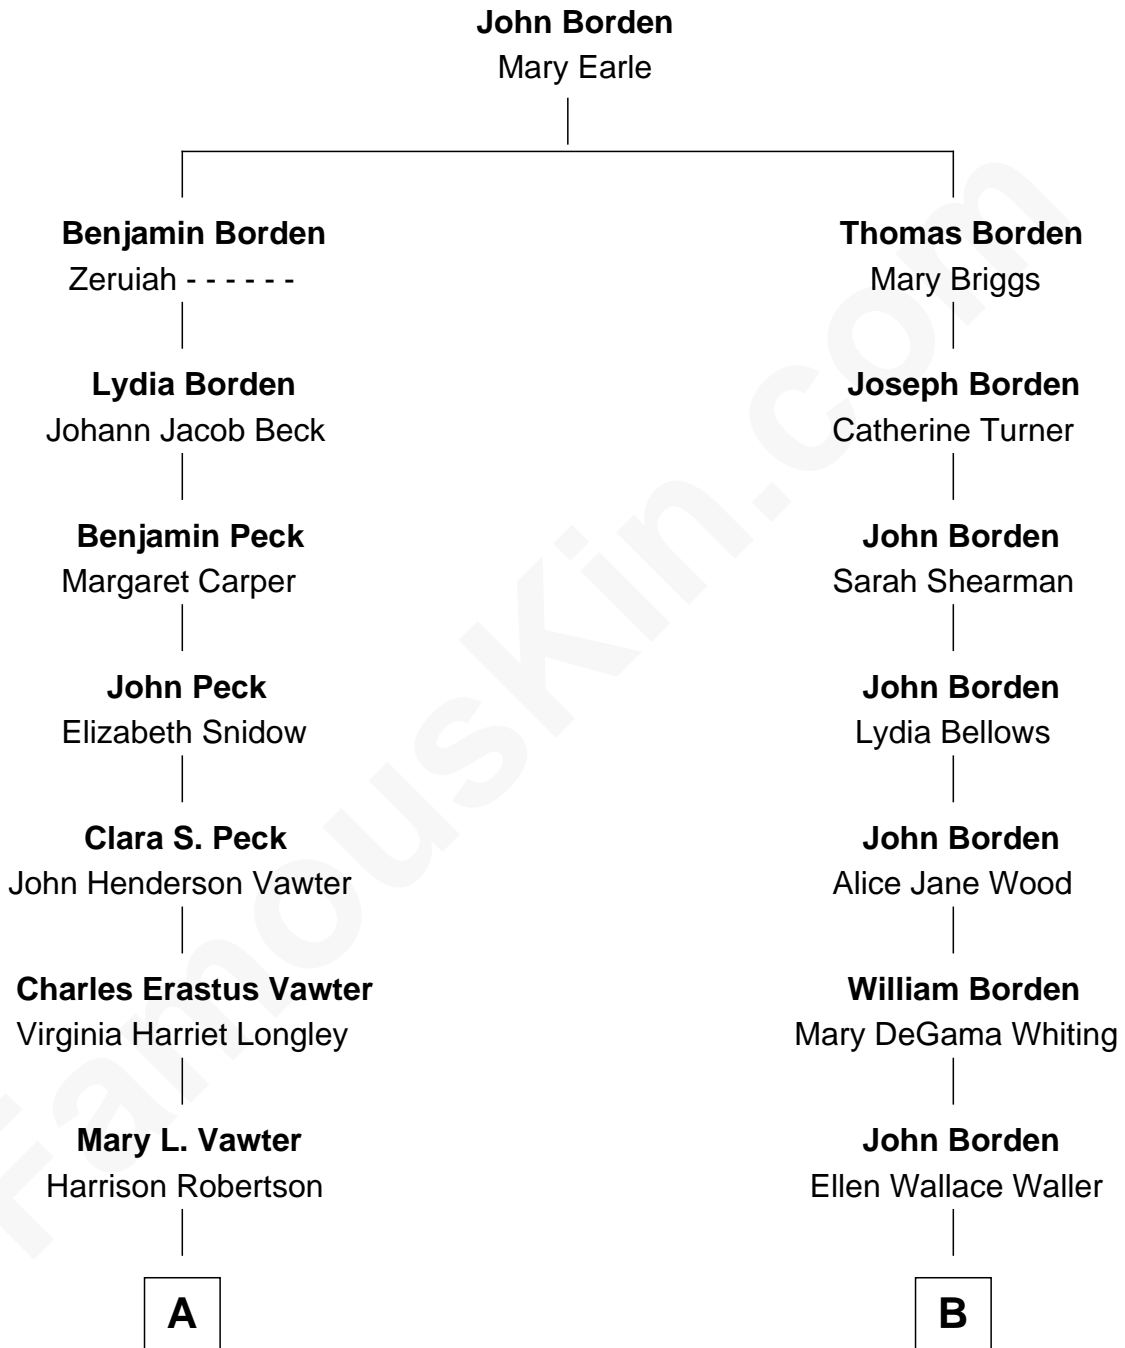

FamousKin.com
Relationship Chart of
Mary Chapin Carpenter
Singer and Songwriter

8th cousin 1 time removed of
Adlai Stevenson III
U.S. Senator from Illinois

FamousKin.com