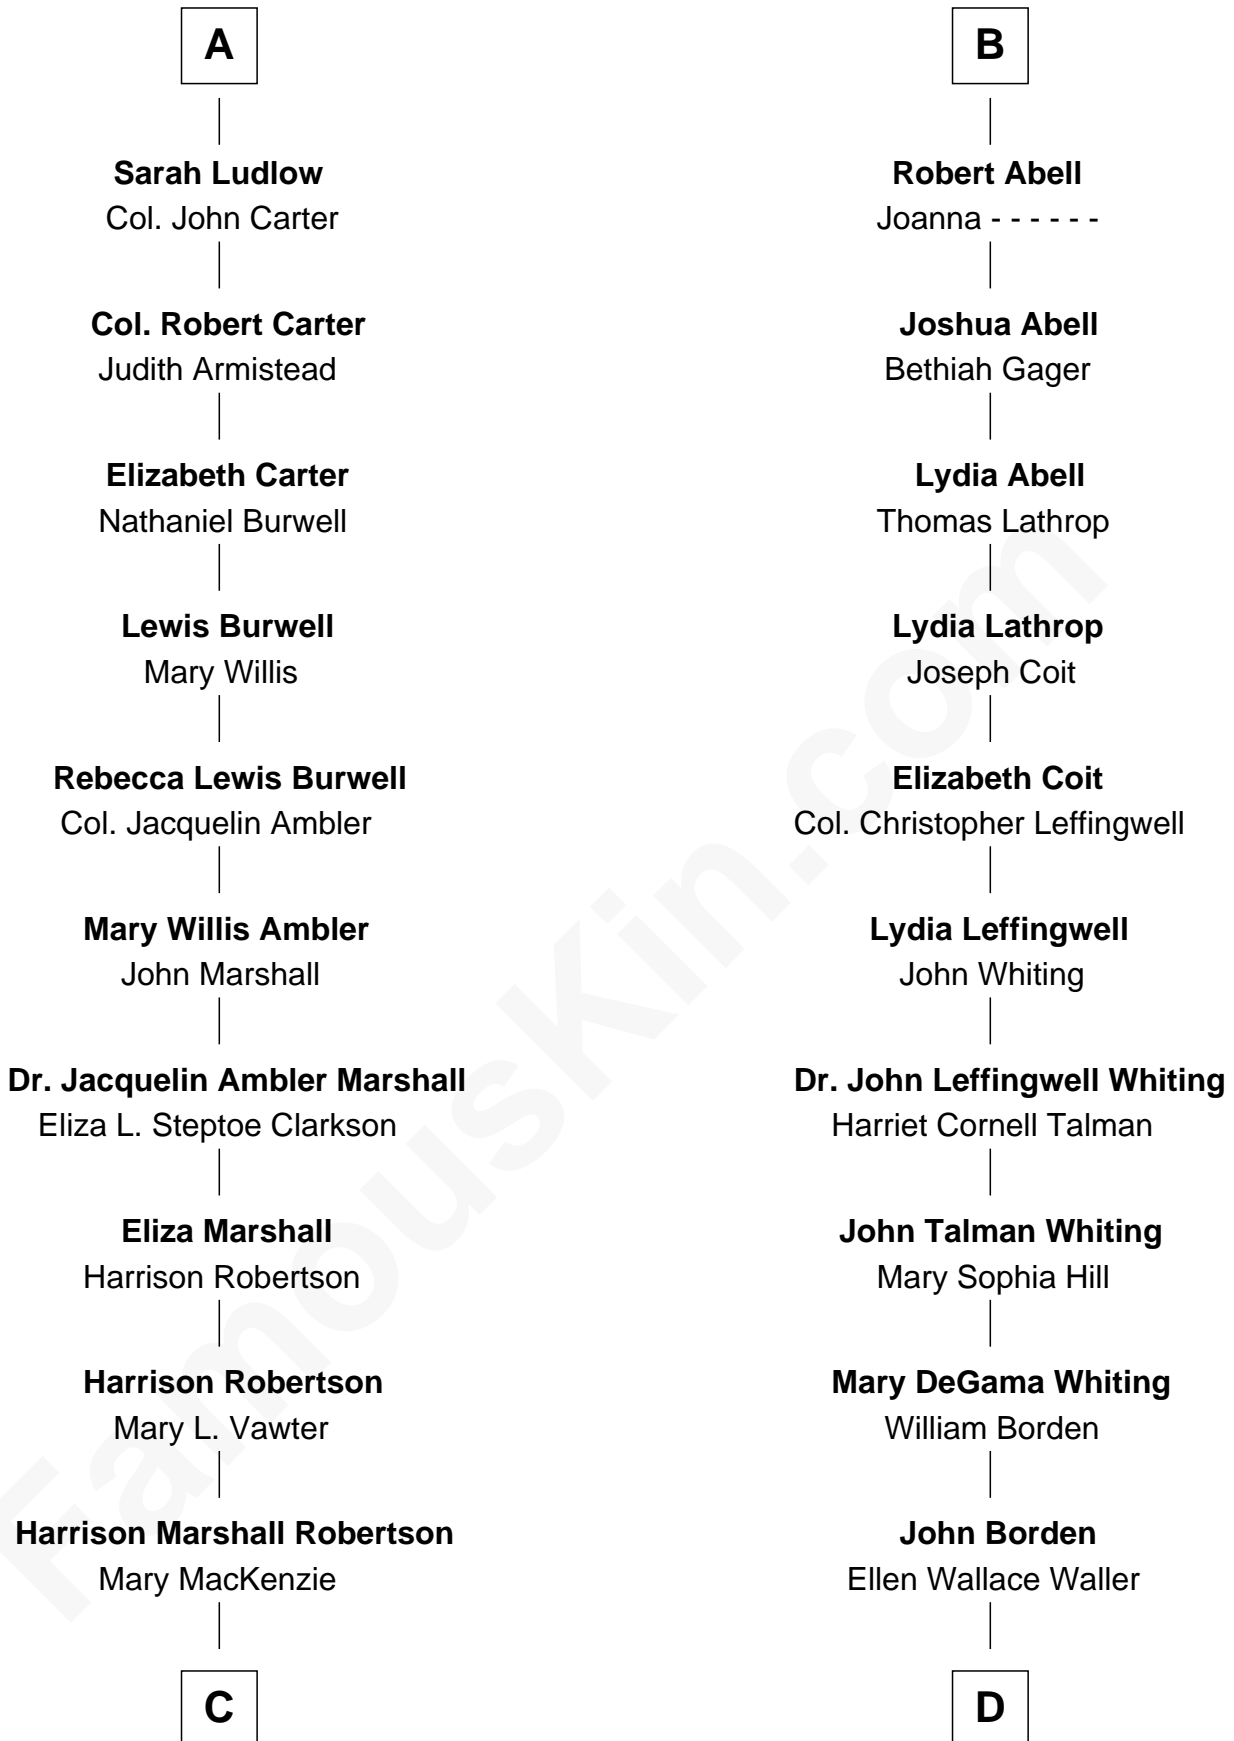

FamousKin.com Relationship Chart of

Mary Chapin Carpenter

Singer and Songwriter

18th cousin of

Adlai Stevenson III

U.S. Senator from Illinois

Sir Walter Blount

Sancha de Ayala

C

Mary Bowie Robertson

Chapin Carpenter

Mary Chapin Carpenter

Singer and Songwriter

D

Ellen Borden

Adlai Ewing Stevenson

Adlai Stevenson III

U.S. Senator from Illinois

FamousKin.com