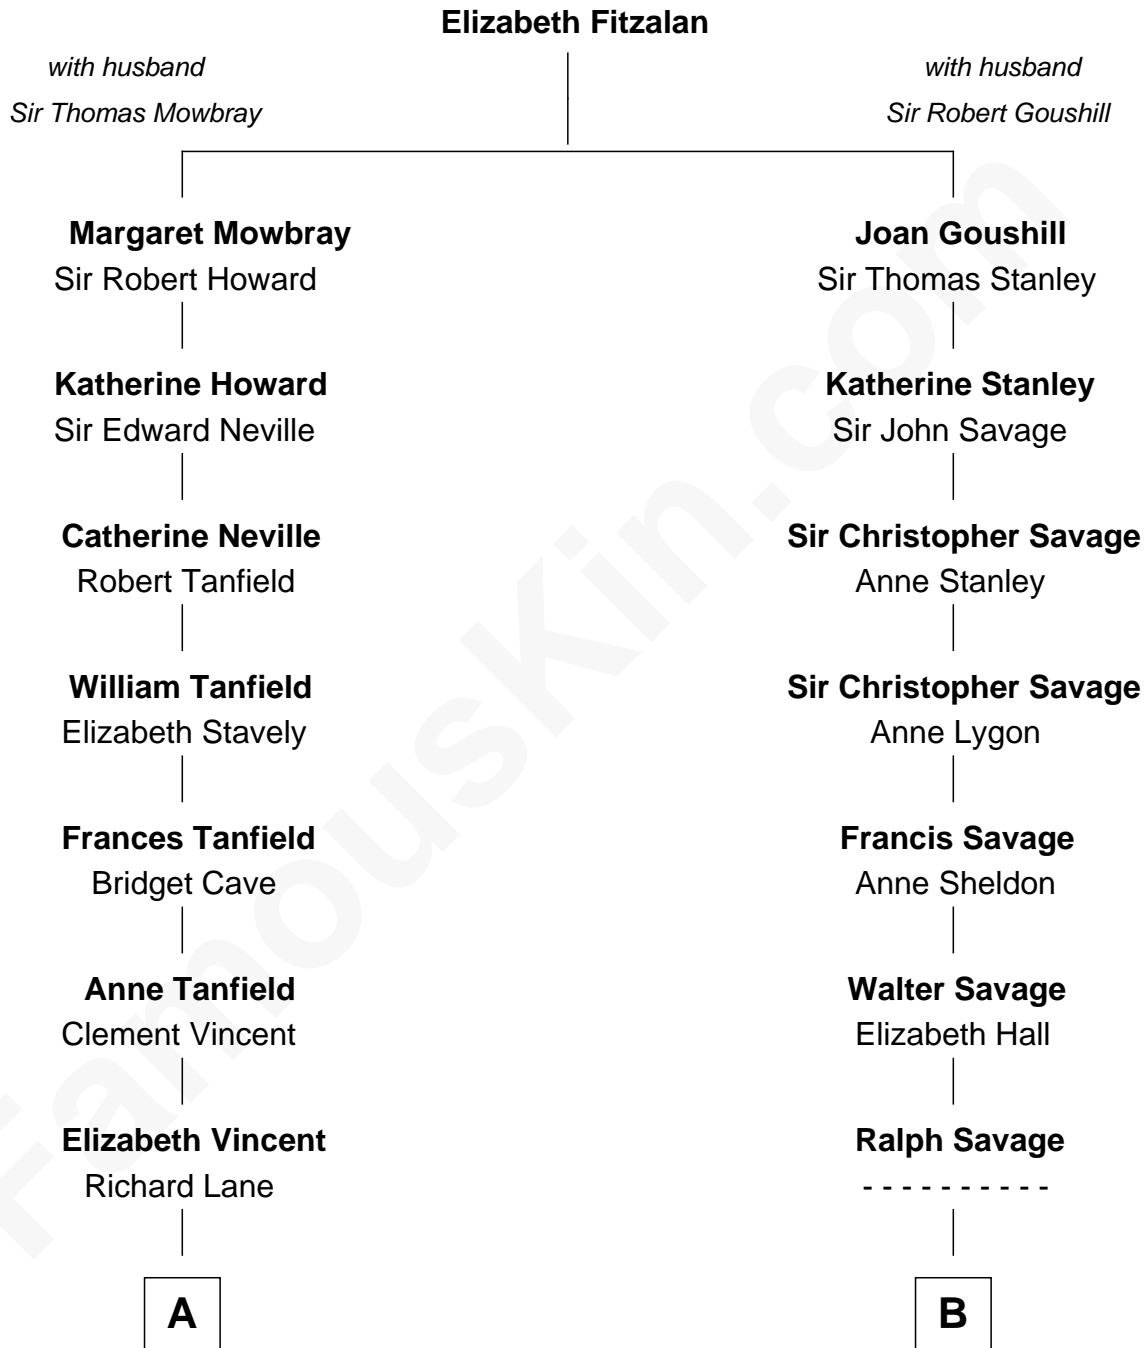

**FamousKin.com**  
**Relationship Chart of**  
**Mary Chapin Carpenter**  
*Singer and Songwriter*

17th cousin 2 times removed of

**Adlai Stevenson III**  
*U.S. Senator from Illinois*

**C**

—  
**Harrison Marshall Robertson**

Mary MacKenzie

—  
**Mary Bowie Robertson**

Chapin Carpenter

—  
**Mary Chapin Carpenter**

*Singer and Songwriter*

FamousKin.com