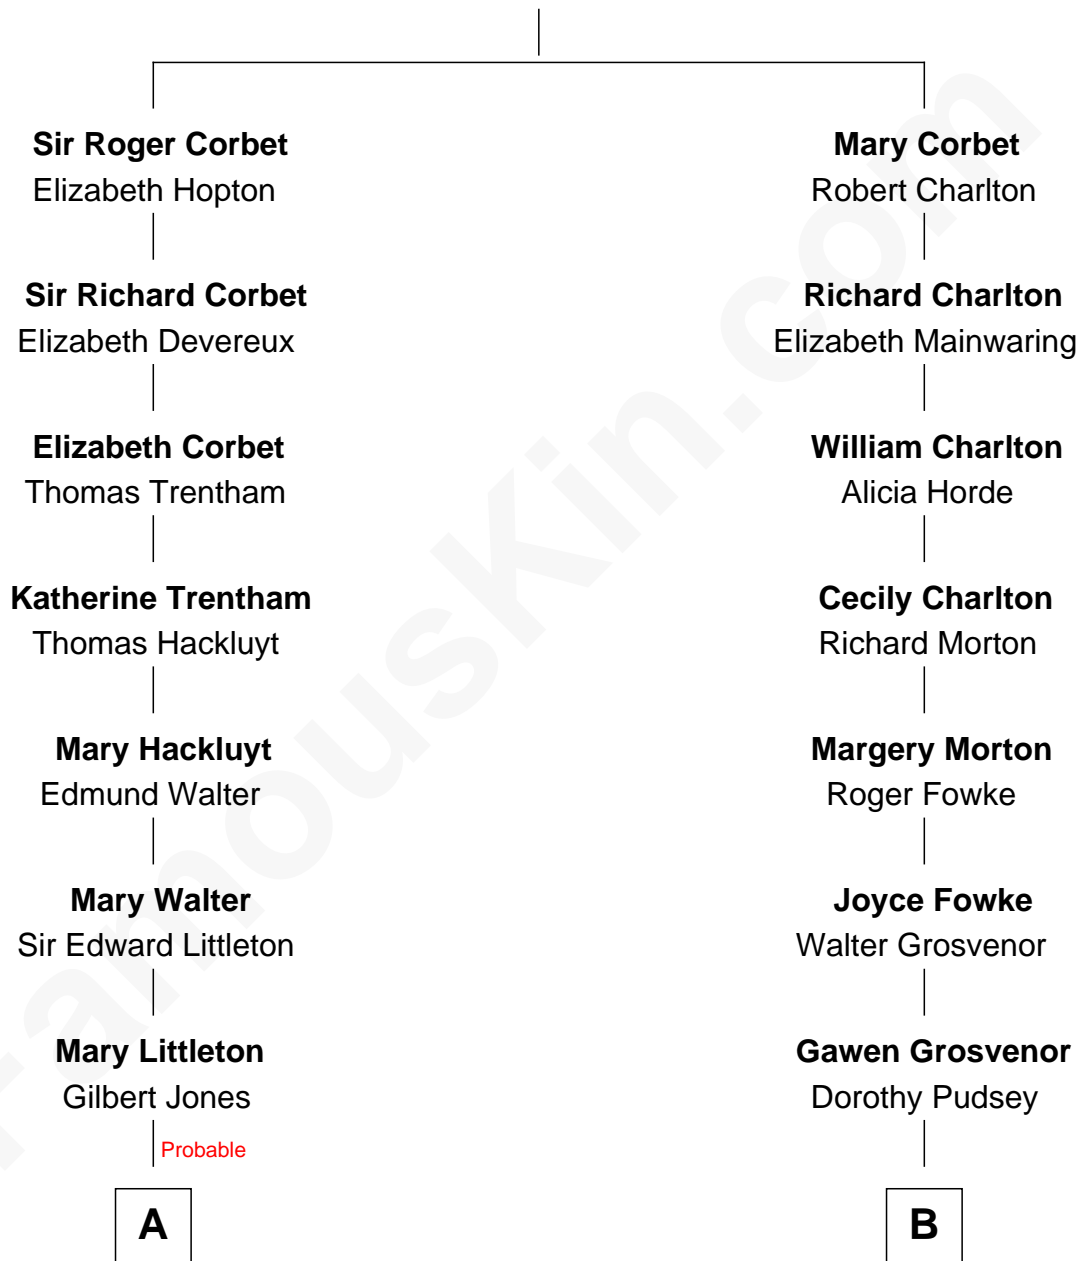

FamousKin.com
Relationship Chart of
Mary Chapin Carpenter
Singer and Songwriter

12th cousin 6 times removed of

Henry Lee III
9th Governor of Virginia

Sir Robert Corbet
 Margaret - - - - -

C

—
Chapin Carpenter
Mary Bowie Robertson

—
Mary Chapin Carpenter
Singer and Songwriter

FamousKin.com