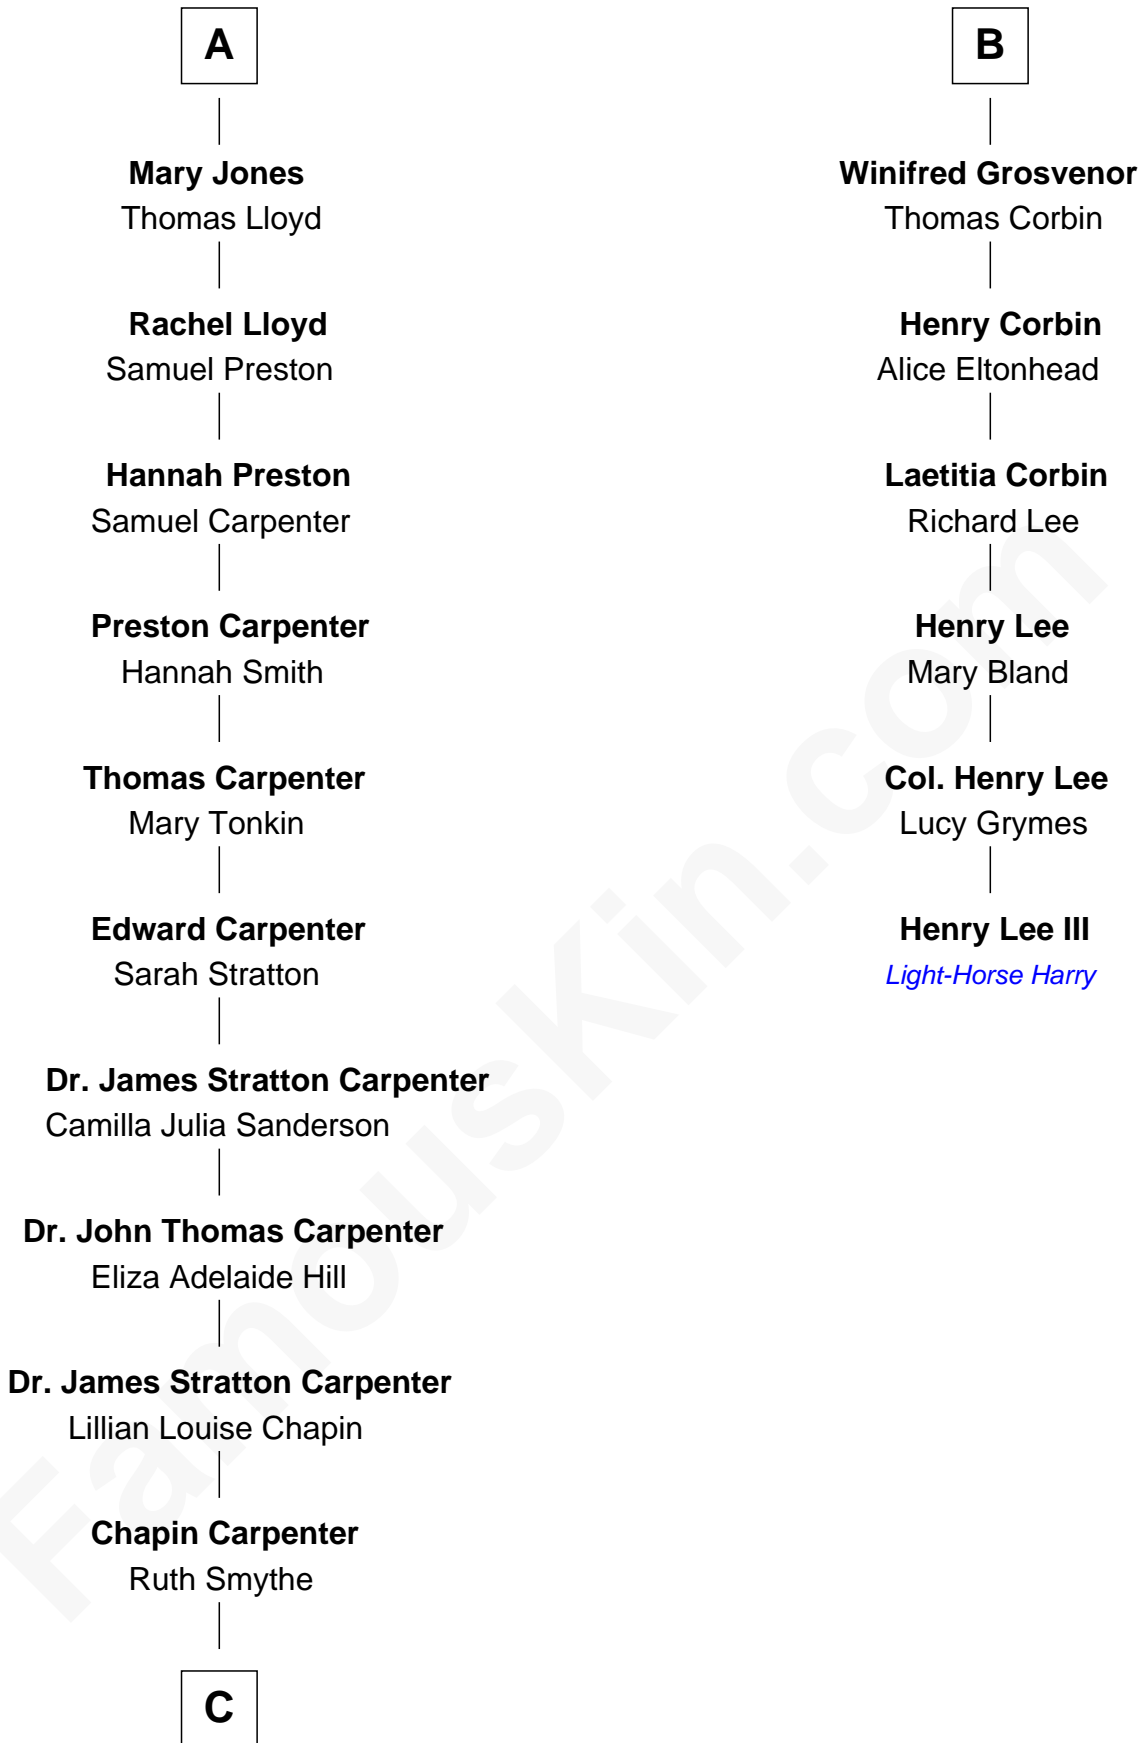

FamousKin.com
Relationship Chart of
Mary Chapin Carpenter
Singer and Songwriter

12th cousin 6 times removed of

Henry Lee III
9th Governor of Virginia

Sir Robert Corbet
 Margaret - - - - -

C

—
Chapin Carpenter
Mary Bowie Robertson

—
Mary Chapin Carpenter
Singer and Songwriter

FamousKin.com