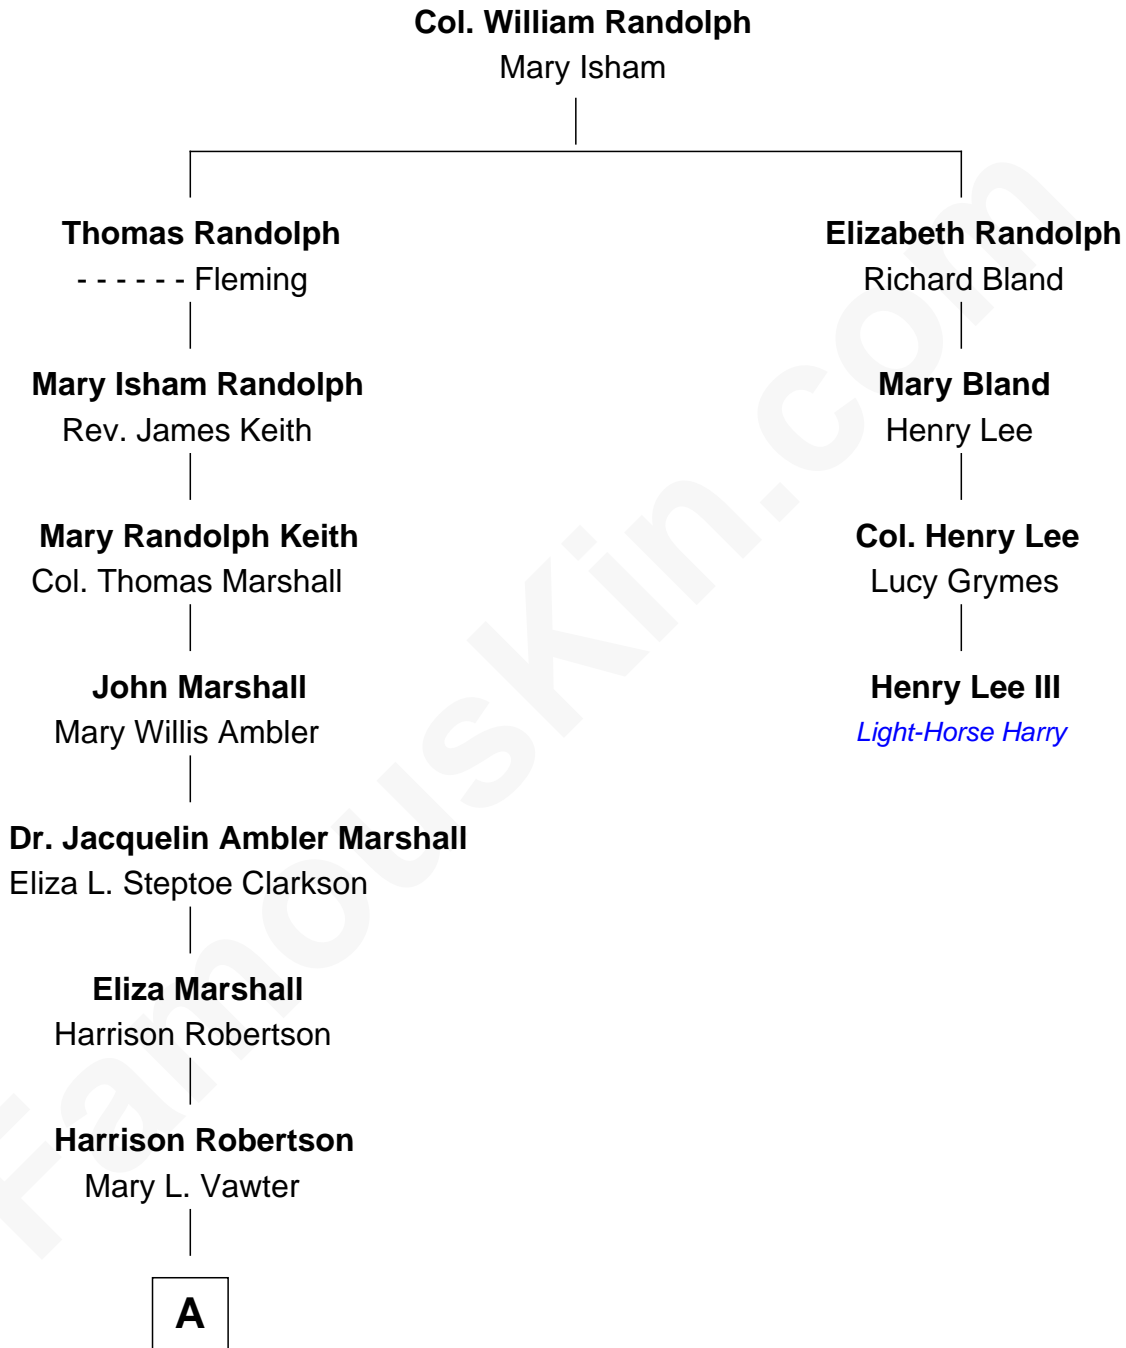

**FamousKin.com**  
**Relationship Chart of**  
**Mary Chapin Carpenter**  
*Singer and Songwriter*

**3rd cousin 6 times removed of**  
**Henry Lee III**  
*9th Governor of Virginia*

**A**

—  
**Harrison Marshall Robertson**

Mary MacKenzie

—  
**Mary Bowie Robertson**

Chapin Carpenter

—  
**Mary Chapin Carpenter**

*Singer and Songwriter*

FamousKin.com