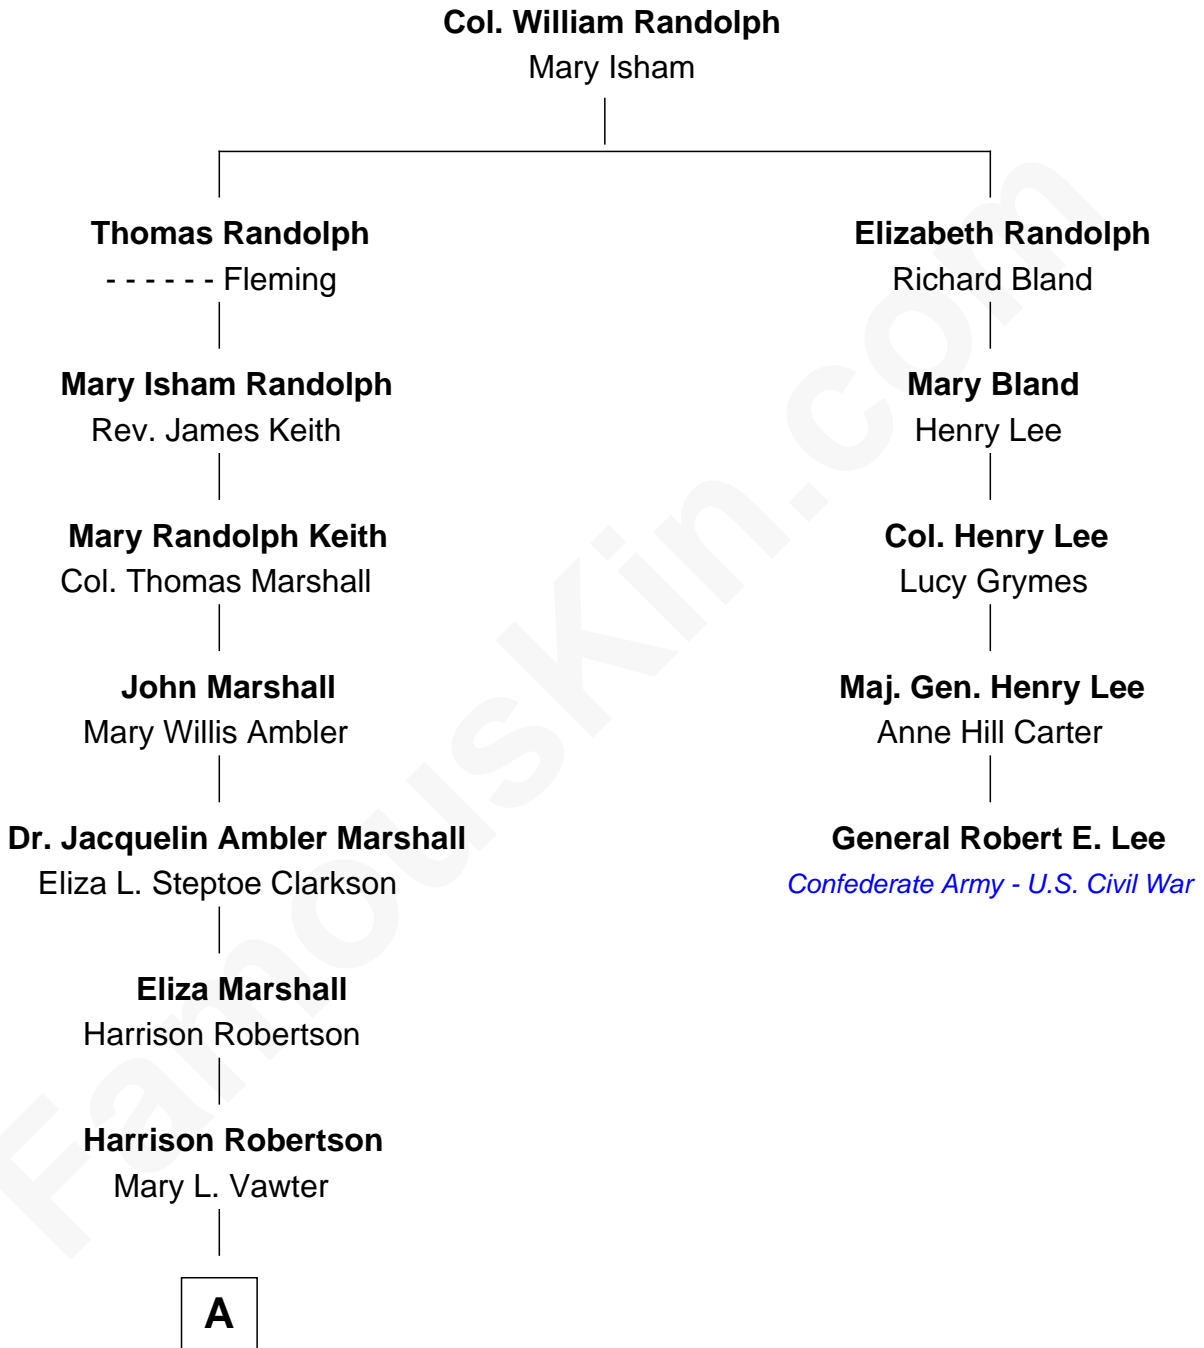

**FamousKin.com**  
**Relationship Chart of**  
**Mary Chapin Carpenter**  
*Singer and Songwriter*

4th cousin 5 times removed of

**General Robert E. Lee**  
*Confederate Army - U.S. Civil War*

**A**

—  
**Harrison Marshall Robertson**

Mary MacKenzie

—  
**Mary Bowie Robertson**

Chapin Carpenter

—  
**Mary Chapin Carpenter**

*Singer and Songwriter*

FamousKin.com