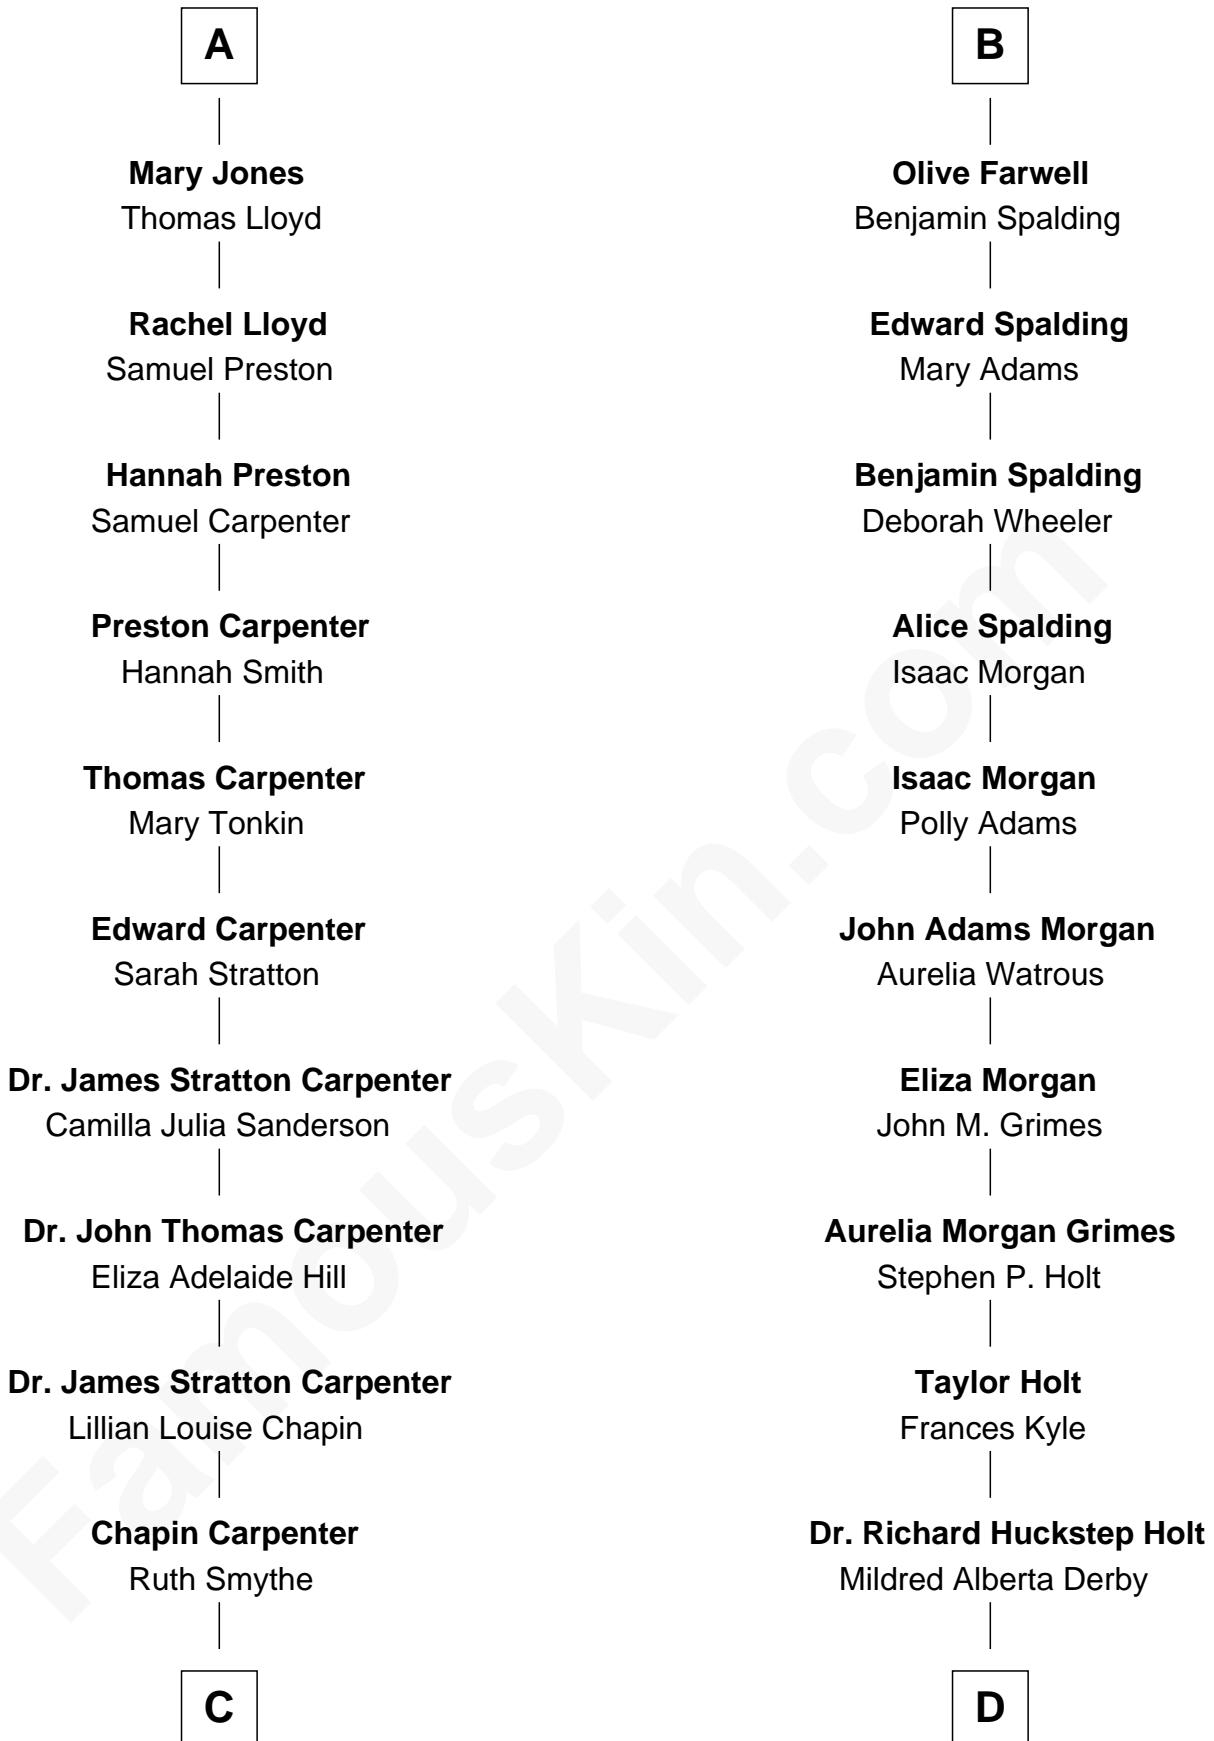

FamousKin.com Relationship Chart of

Mary Chapin Carpenter

Singer and Songwriter

18th cousin of

Linda Hamilton

TV and Movie Actress

Sir Robert Corbet

Margaret - - - - -

C

Chapin Carpenter
Mary Bowie Robertson

Mary Chapin Carpenter
Singer and Songwriter

D

Barbara Kyle Holt
Dr. Carroll Stanford Hamilton

Linda Hamilton
TV and Movie Actress

FamousKin.com