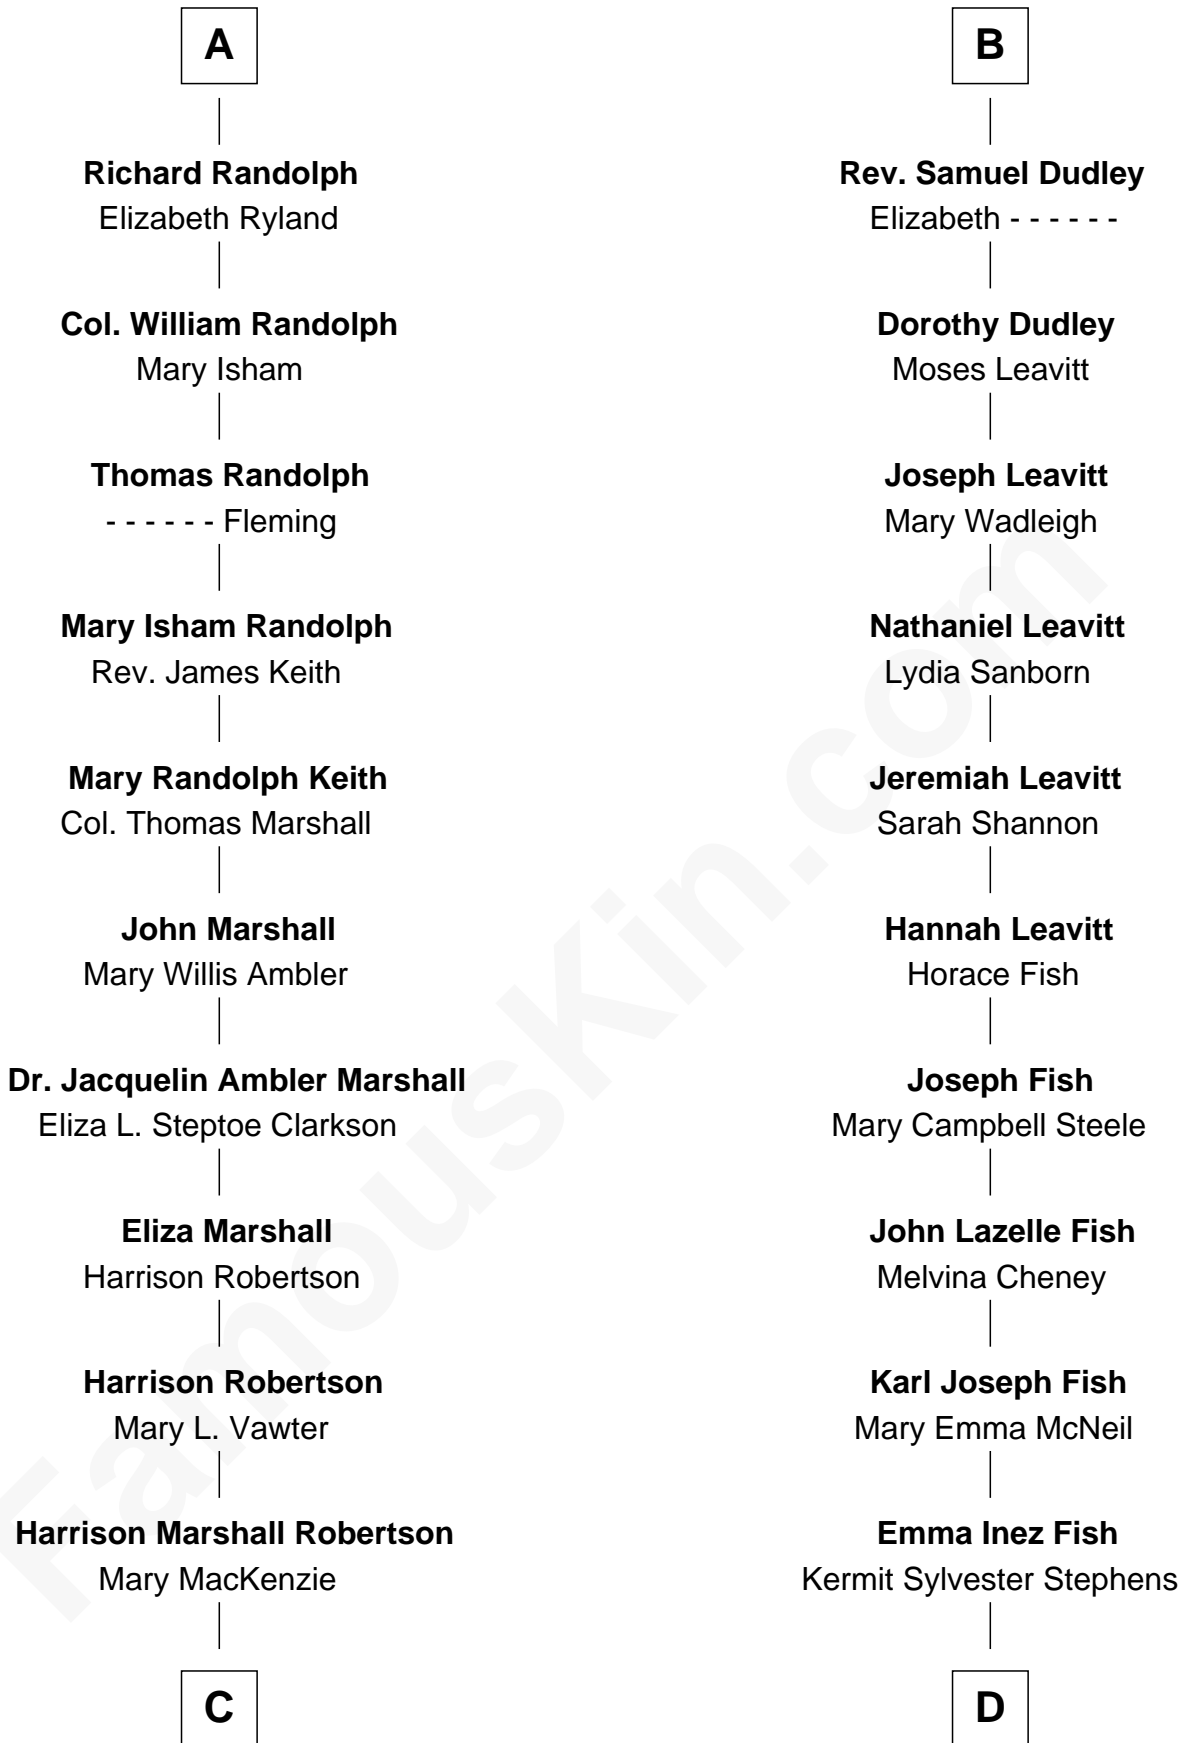

FamousKin.com

Relationship Chart of

Mary Chapin Carpenter

Singer and Songwriter

18th cousin of

Keri Russell

TV and Movie Actress

Sir Ralph Neville

Katherine Neville

Sir Thomas Strangeways

Joan Strangeways

Sir William Willoughby

Cecily Willoughby

Sir Edward Sutton

Sir John Sutton

Cecily Grey

Sir Henry Dudley

----- Ashton

Probable

Roger Dudley

Susanna Thorne

Gov. Thomas Dudley

Dorothy York

B