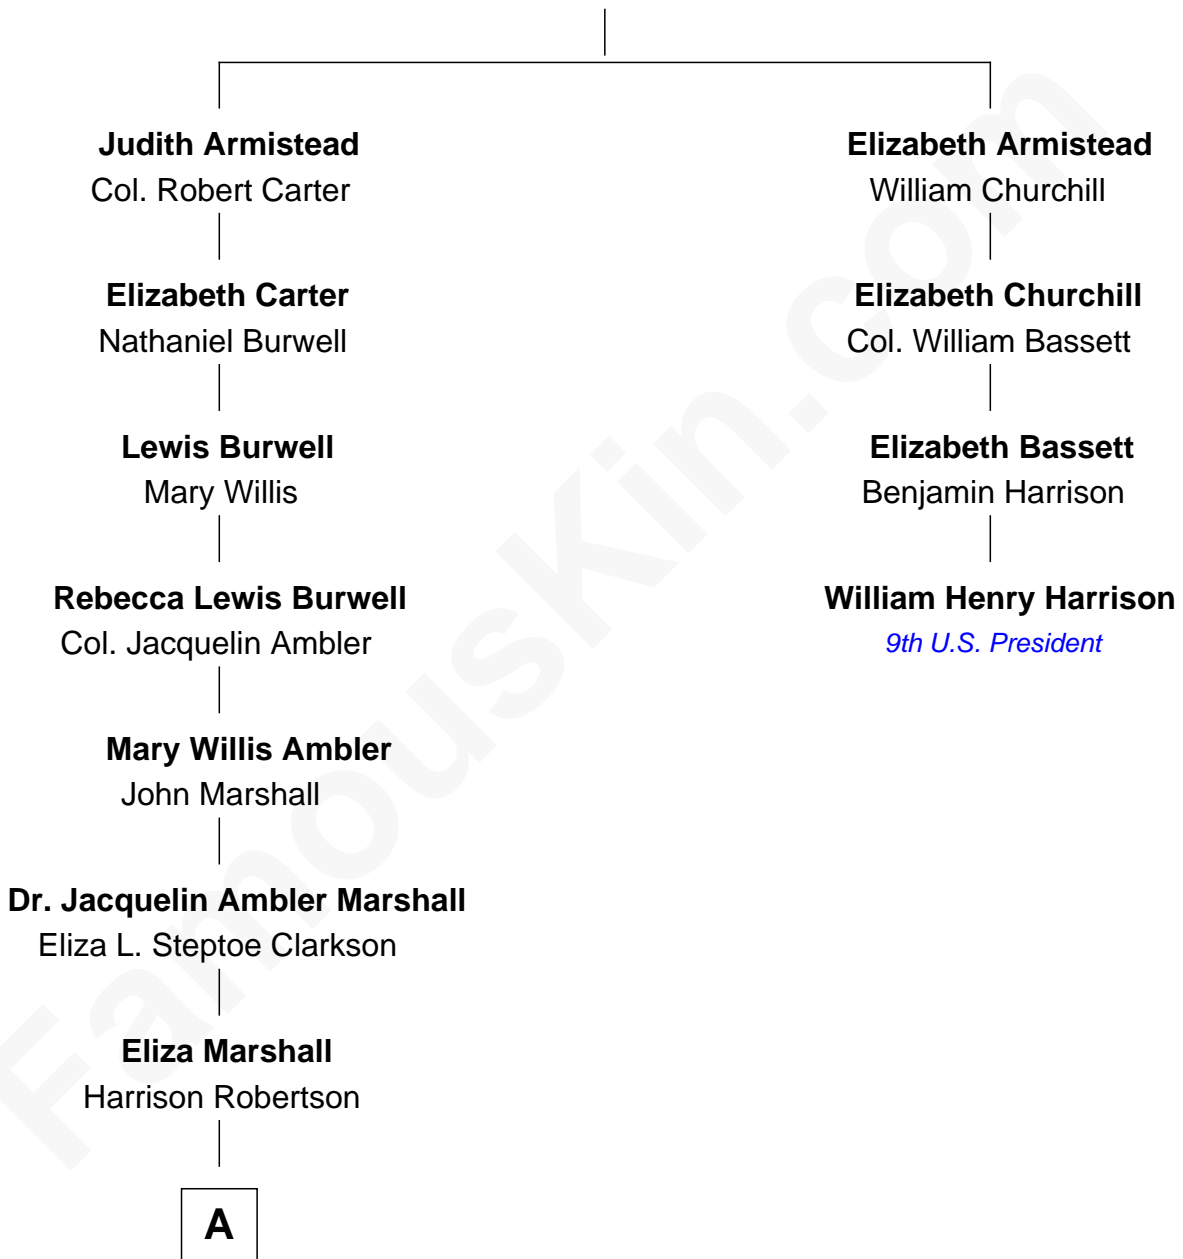

# FamousKin.com Relationship Chart of

**Mary Chapin Carpenter**

*Singer and Songwriter*

3rd cousin 7 times removed of

**William Henry Harrison**

*9th U.S. President*

**Col. John Armistead**

Judith Hone

**A**

—  
**Harrison Robertson**

Mary L. Vawter

—  
**Harrison Marshall Robertson**

Mary MacKenzie

—  
**Mary Bowie Robertson**

Chapin Carpenter

—  
**Mary Chapin Carpenter**

*Singer and Songwriter*

FamousKin.com