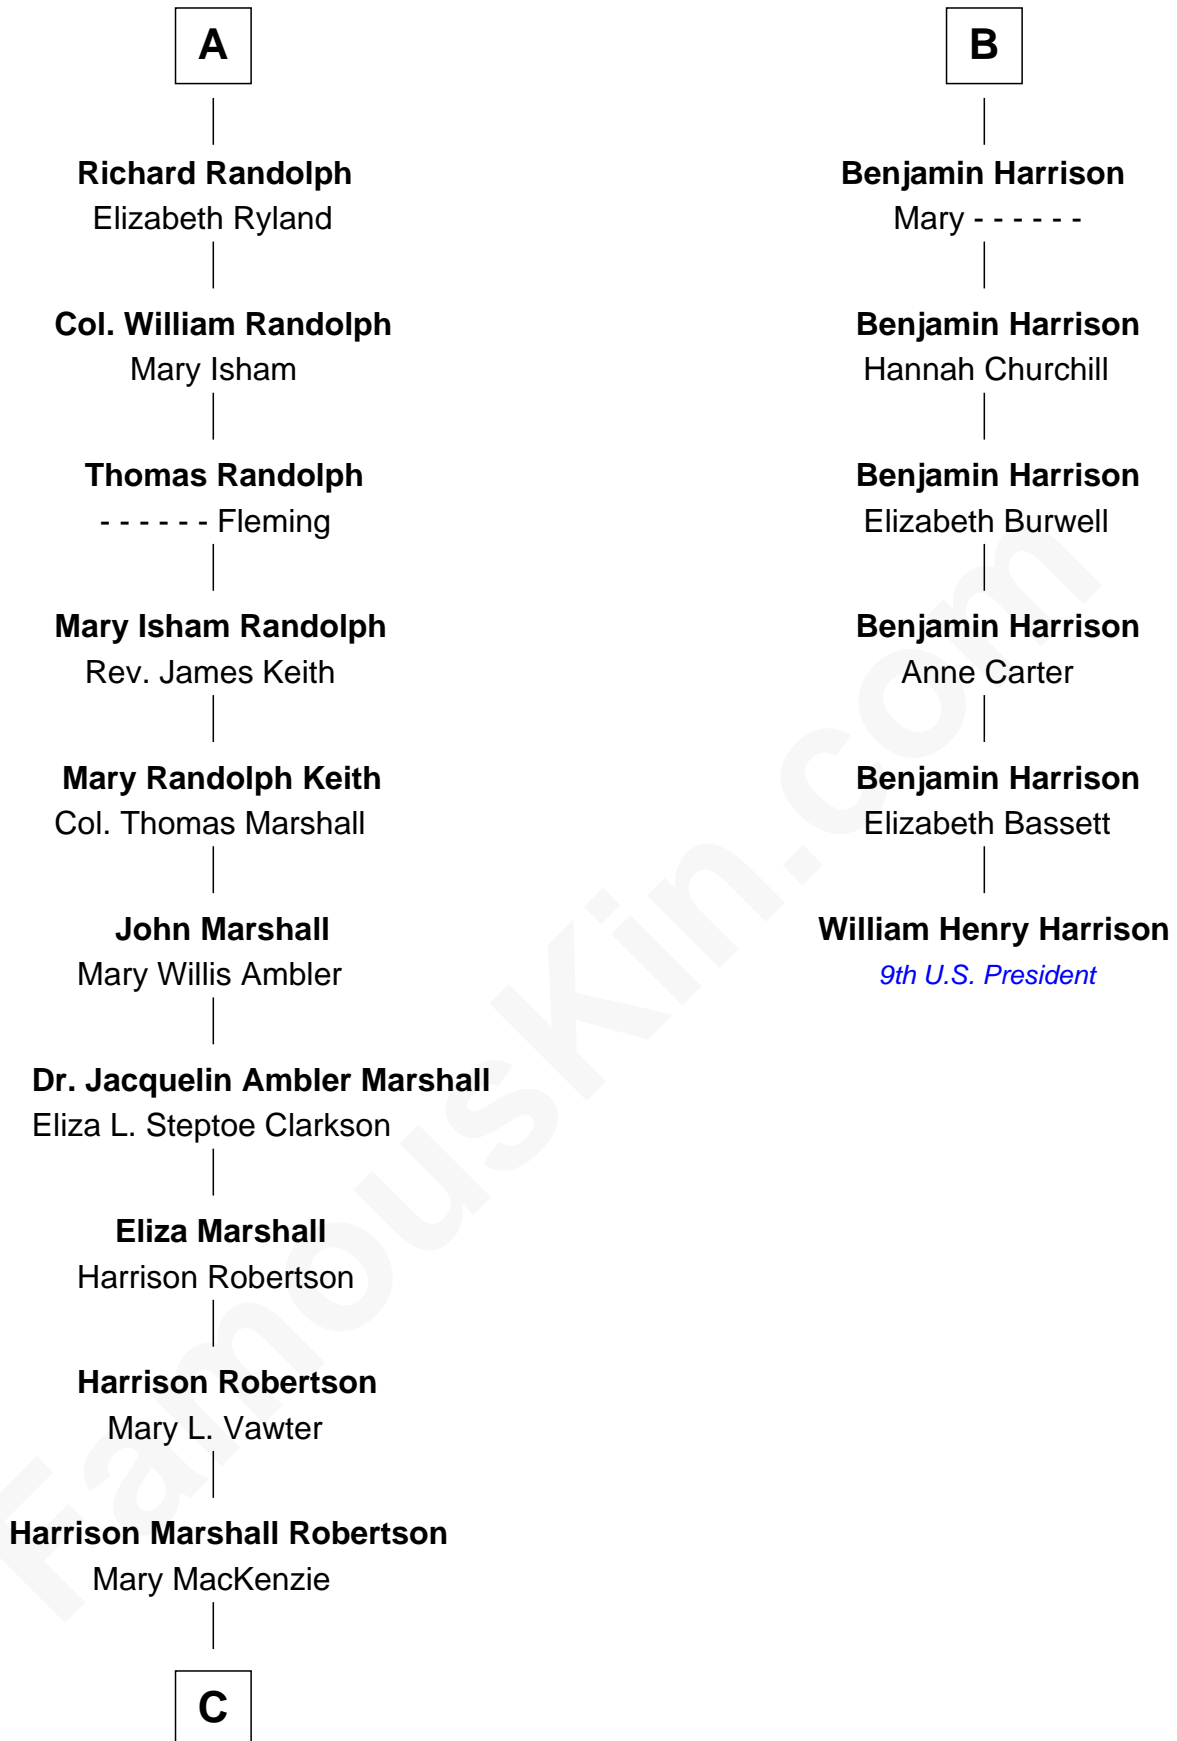

FamousKin.com
Relationship Chart of
Mary Chapin Carpenter
Singer and Songwriter

12th cousin 6 times removed of
William Henry Harrison
9th U.S. President

C

—
Mary Bowie Robertson

Chapin Carpenter

—
Mary Chapin Carpenter

Singer and Songwriter

FamousKin.com