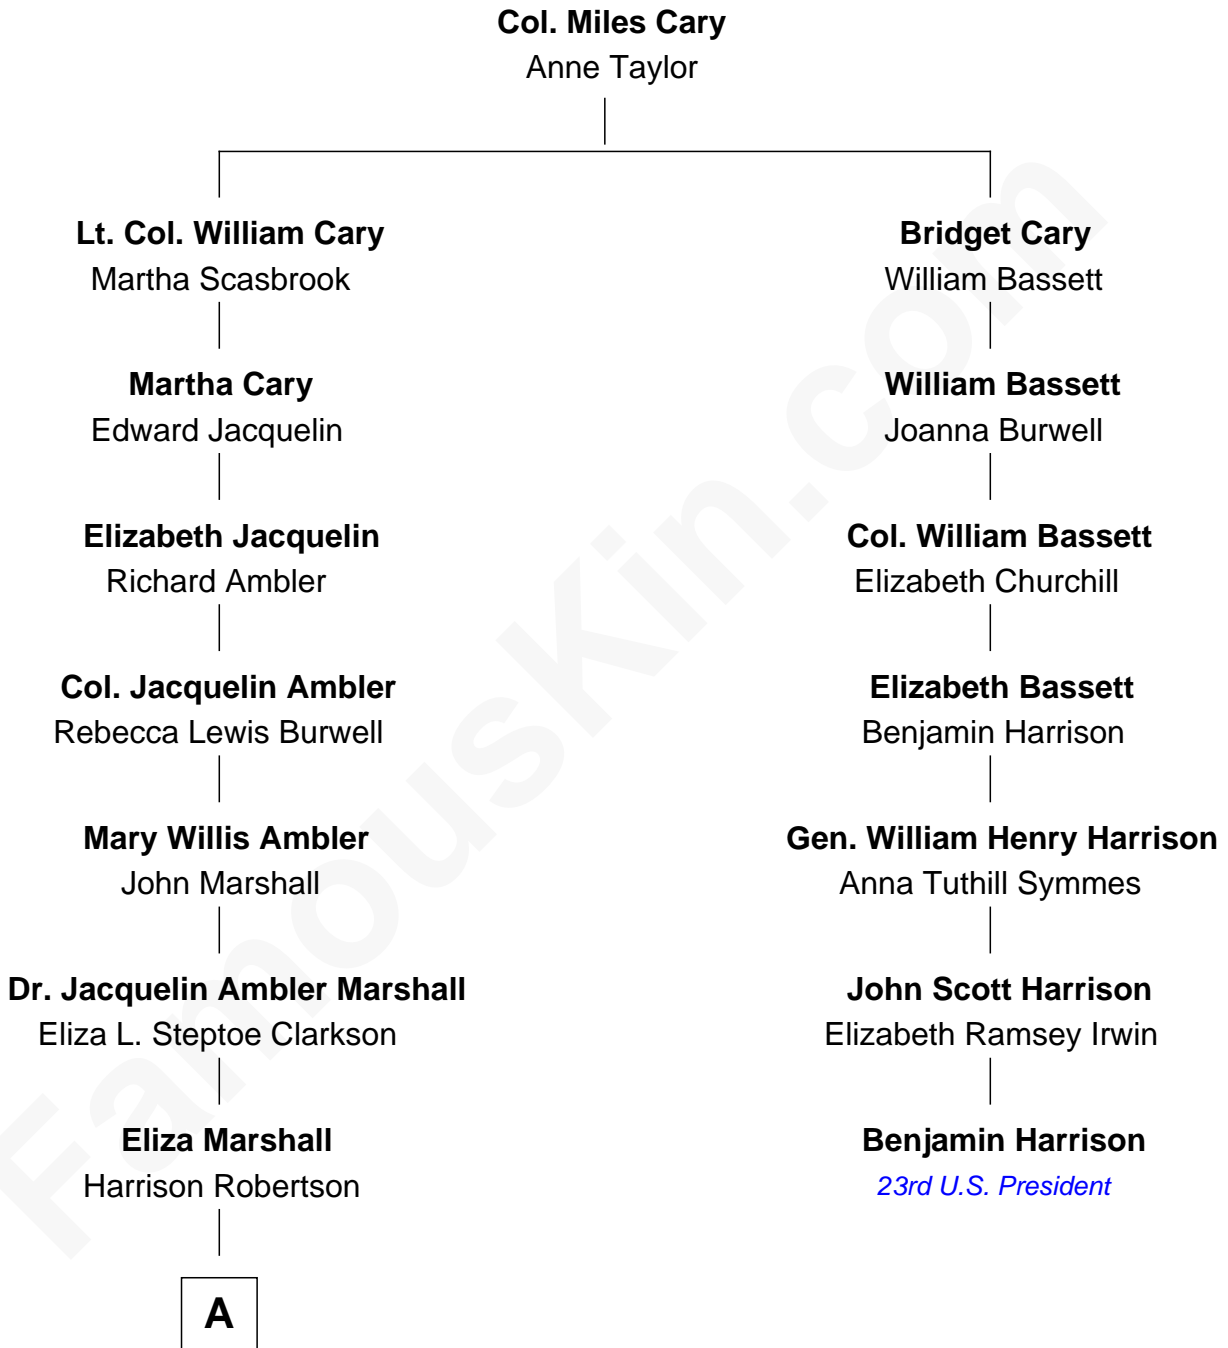

**FamousKin.com**  
**Relationship Chart of**  
**Mary Chapin Carpenter**  
*Singer and Songwriter*

6th cousin 4 times removed of  
**Benjamin Harrison**  
*23rd U.S. President*

**A**

—  
**Harrison Robertson**

Mary L. Vawter

—  
**Harrison Marshall Robertson**

Mary MacKenzie

—  
**Mary Bowie Robertson**

Chapin Carpenter

—  
**Mary Chapin Carpenter**

*Singer and Songwriter*

FamousKin.com