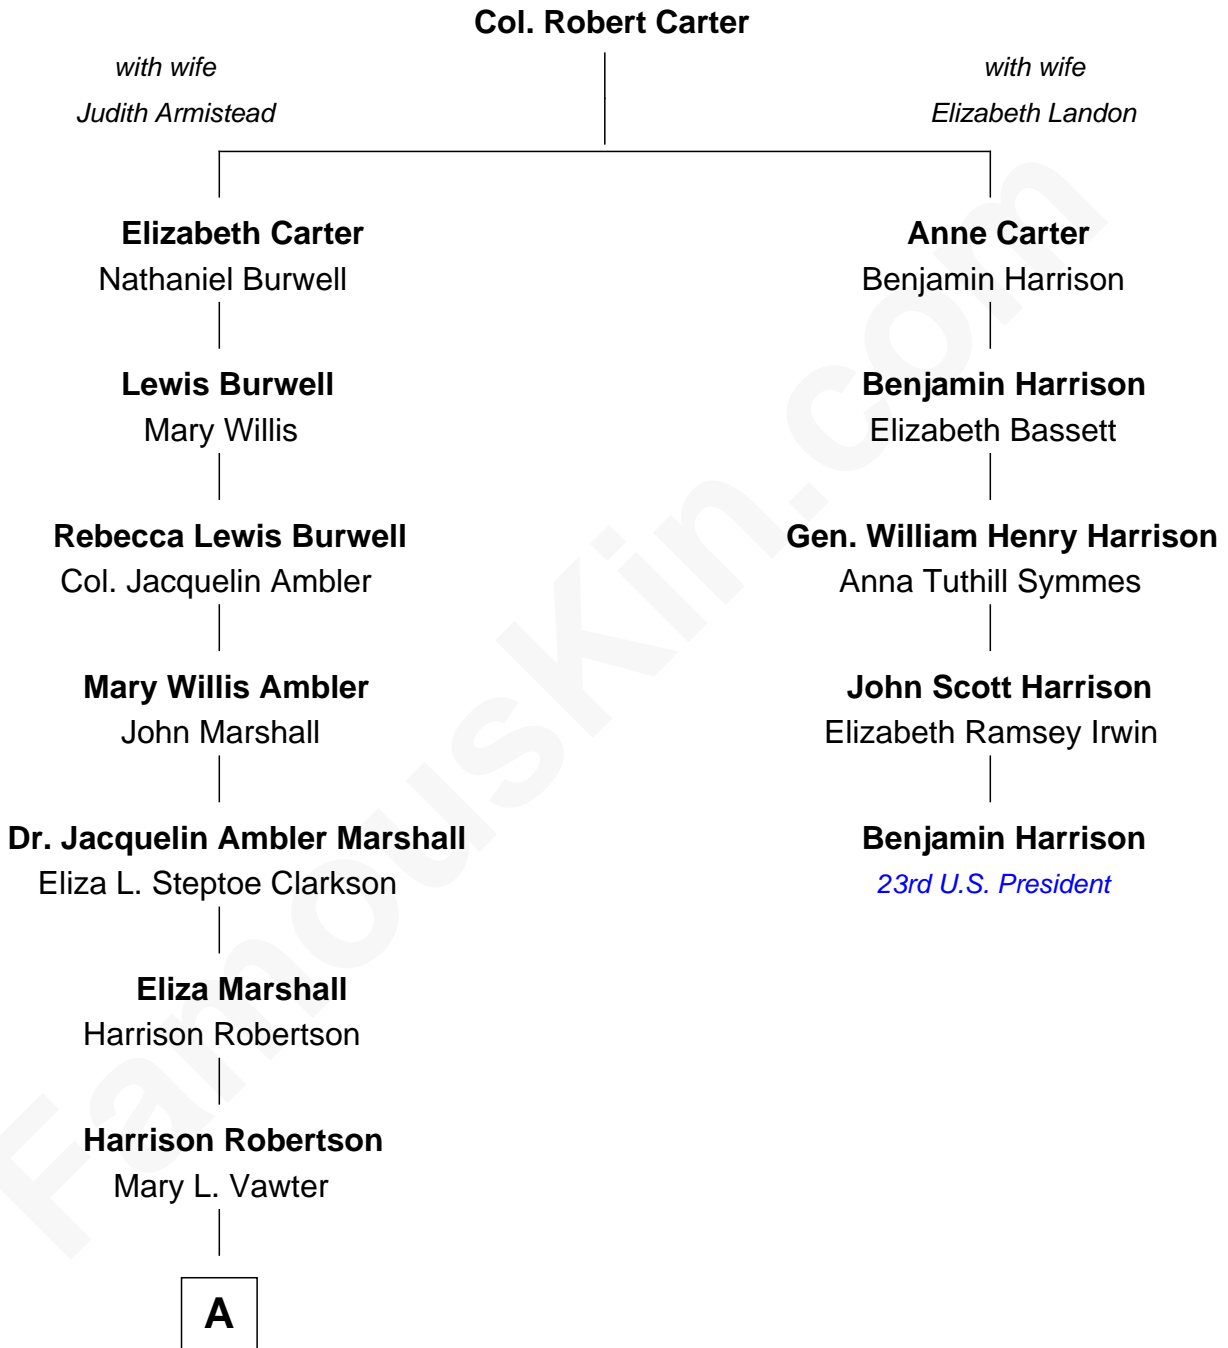

FamousKin.com
Relationship Chart of
Mary Chapin Carpenter
Singer and Songwriter

4th cousin 5 times removed of
Benjamin Harrison
23rd U.S. President

A

—
Harrison Marshall Robertson

Mary MacKenzie

—
Mary Bowie Robertson

Chapin Carpenter

—
Mary Chapin Carpenter

Singer and Songwriter

FamousKin.com