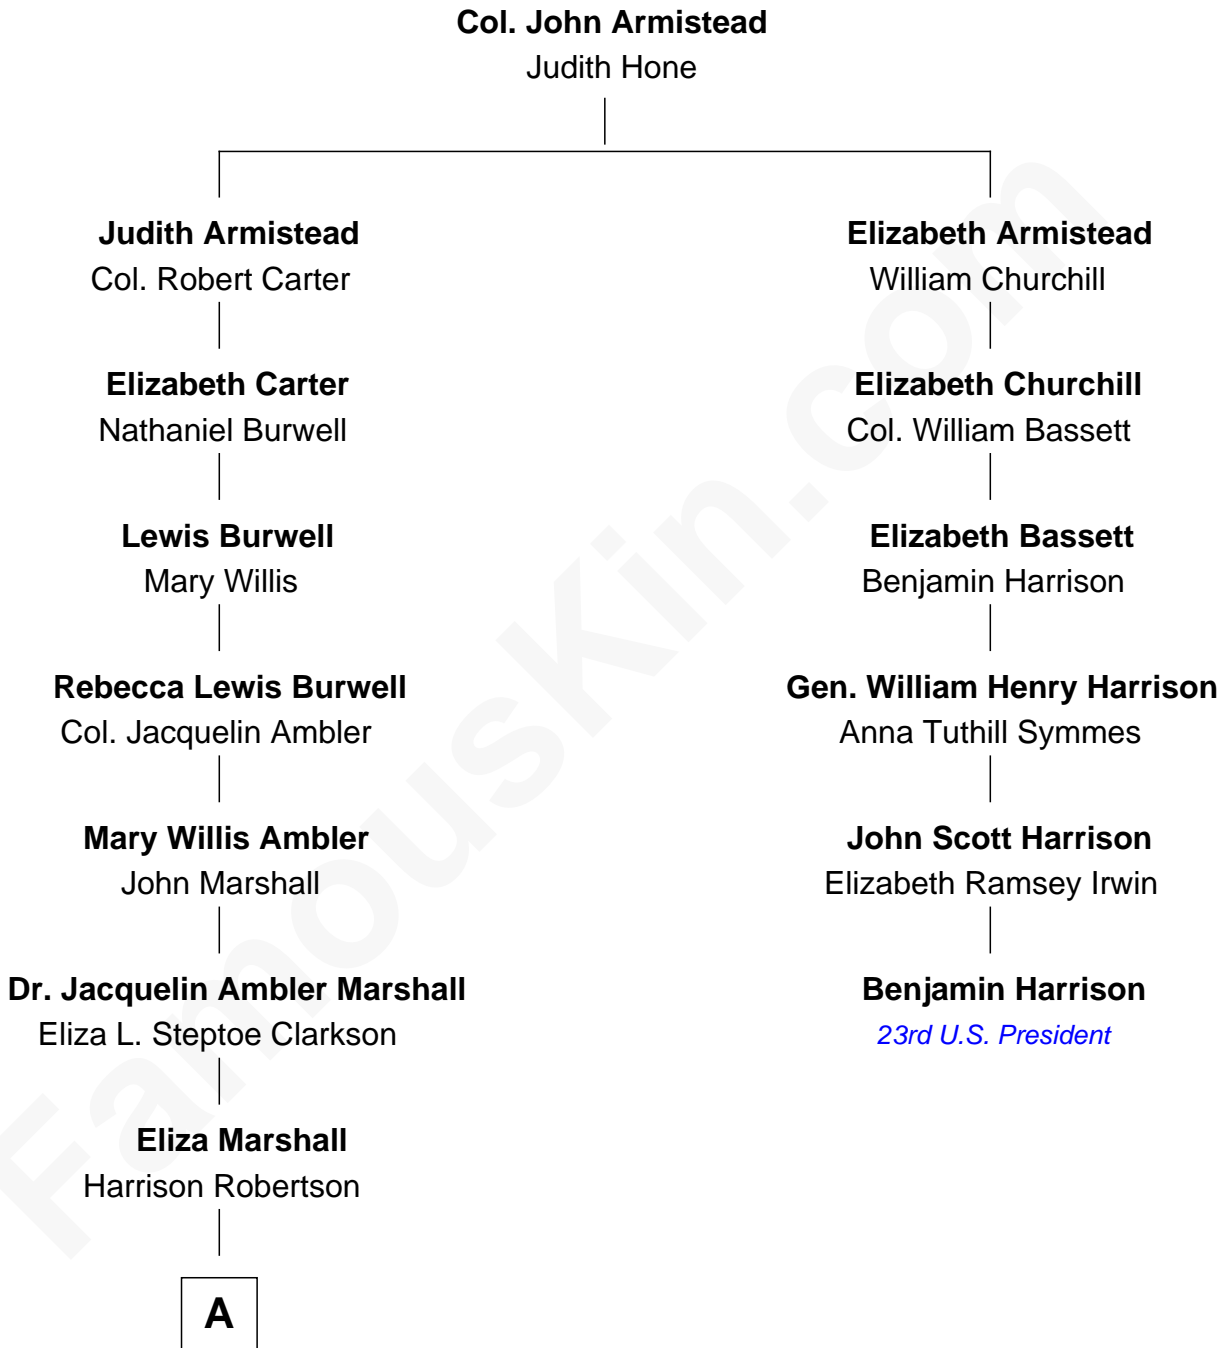

**FamousKin.com**  
**Relationship Chart of**  
**Mary Chapin Carpenter**  
*Singer and Songwriter*

5th cousin 5 times removed of  
**Benjamin Harrison**  
*23rd U.S. President*

**A**

—  
**Harrison Robertson**

Mary L. Vawter

—  
**Harrison Marshall Robertson**

Mary MacKenzie

—  
**Mary Bowie Robertson**

Chapin Carpenter

—  
**Mary Chapin Carpenter**

*Singer and Songwriter*

FamousKin.com