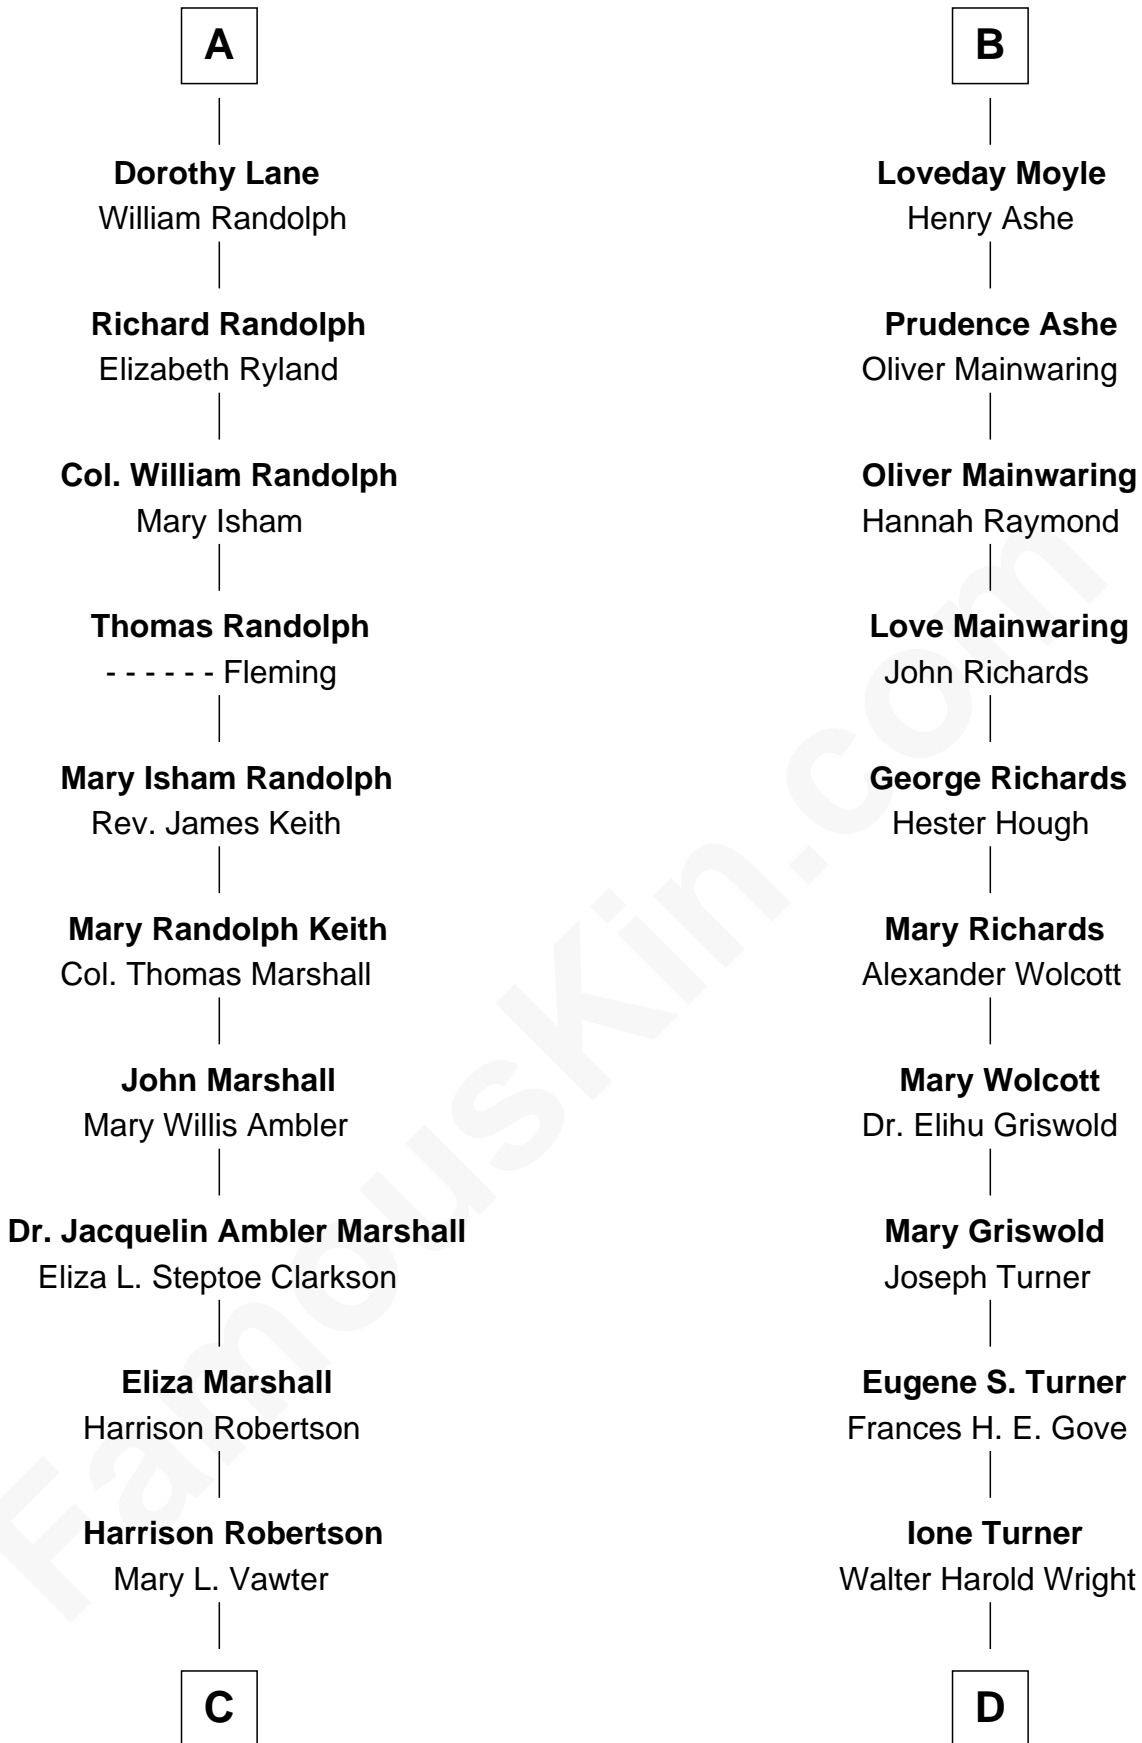

FamousKin.com
Relationship Chart of
Mary Chapin Carpenter
Singer and Songwriter

19th cousin 1 time removed of

Ed Helms
TV and Movie Actor

C

Harrison Marshall Robertson

Mary MacKenzie

Mary Bowie Robertson

Chapin Carpenter

Mary Chapin Carpenter

Singer and Songwriter

D

Inez Emeline Wright

George Pullen Jackson

Frances Helen Jackson

Fitzgerald Sale Parker

Pamela Ann Parker