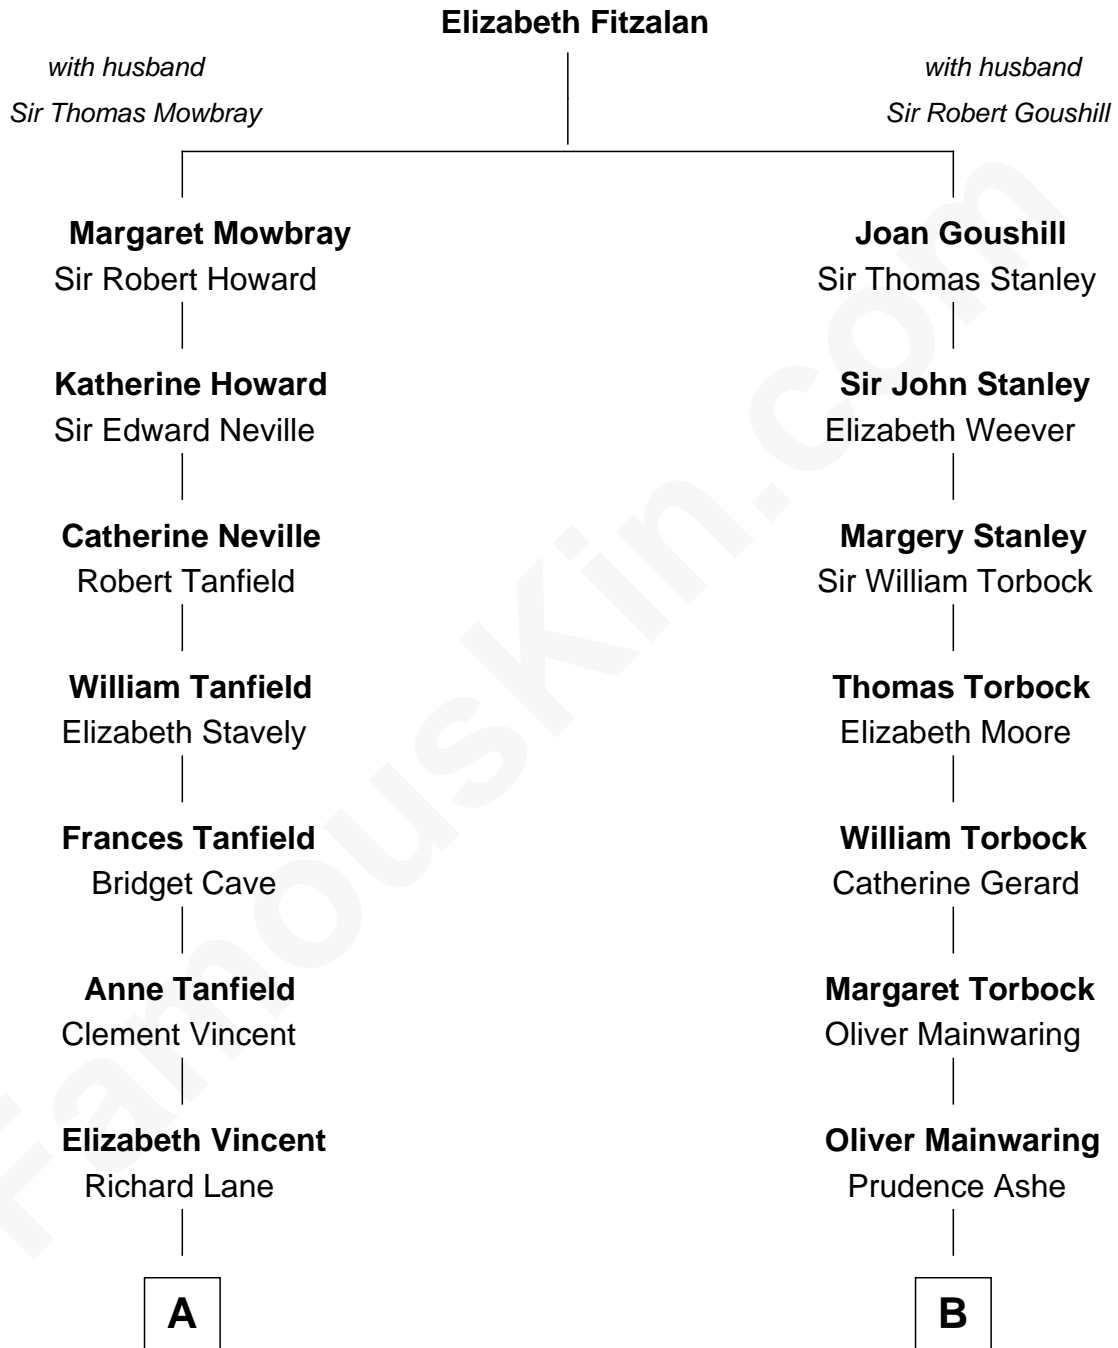

FamousKin.com

Relationship Chart of

Mary Chapin Carpenter

Singer and Songwriter

18th cousin 1 time removed of

Ed Helms

TV and Movie Actor

FamousKin.com