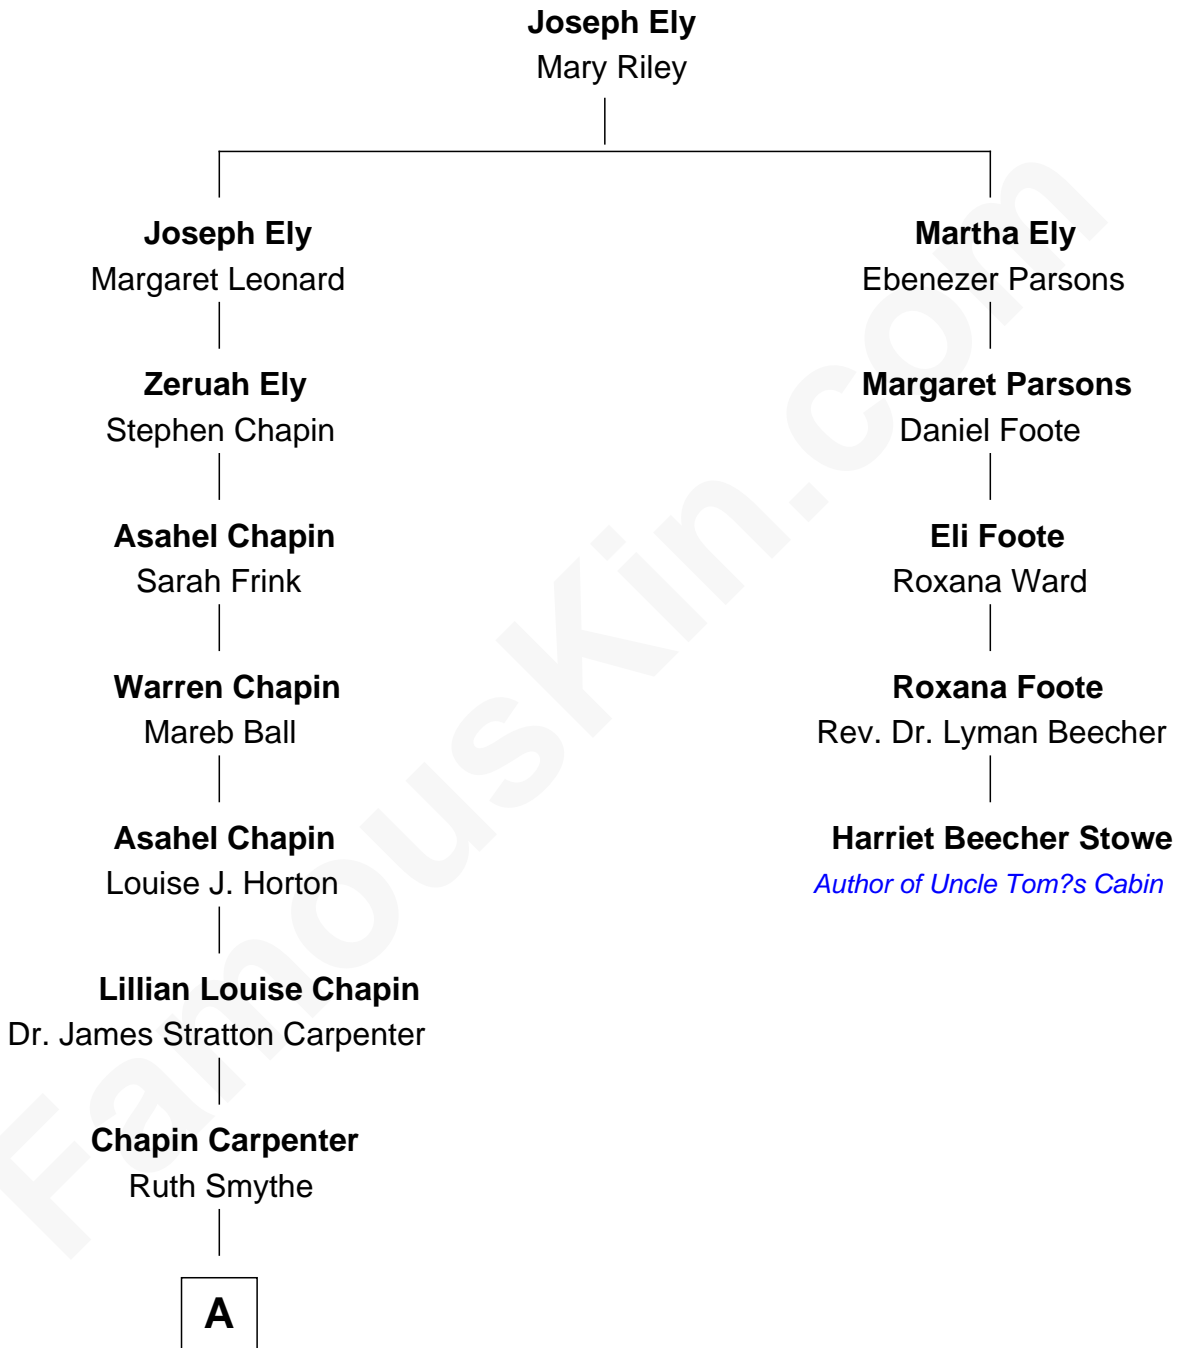

FamousKin.com Relationship Chart of

Mary Chapin Carpenter

Singer and Songwriter

4th cousin 4 times removed of

Harriet Beecher Stowe

Author of Uncle Tom's Cabin

A

—
Chapin Carpenter
Mary Bowie Robertson

—
Mary Chapin Carpenter
Singer and Songwriter

FamousKin.com