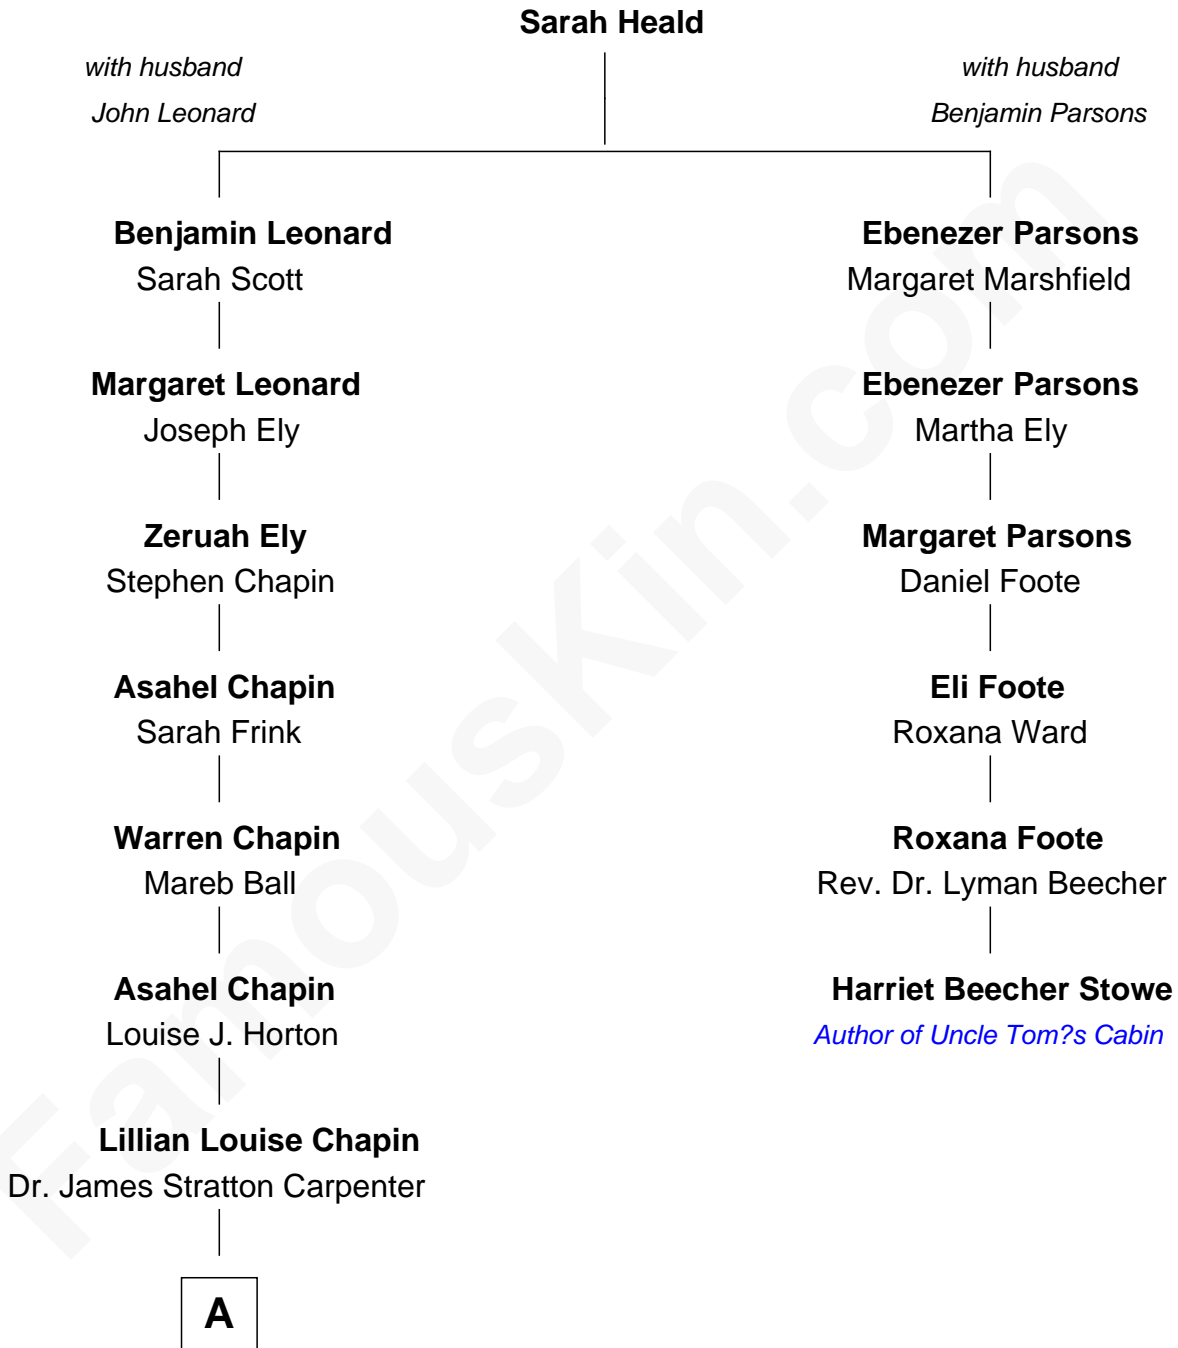

FamousKin.com
Relationship Chart of
Mary Chapin Carpenter
Singer and Songwriter

5th cousin 4 times removed of
Harriet Beecher Stowe
Author of Uncle Tom's Cabin

A

—
Chapin Carpenter

Ruth Smythe

—
Chapin Carpenter

Mary Bowie Robertson

—
Mary Chapin Carpenter

Singer and Songwriter

FamousKin.com