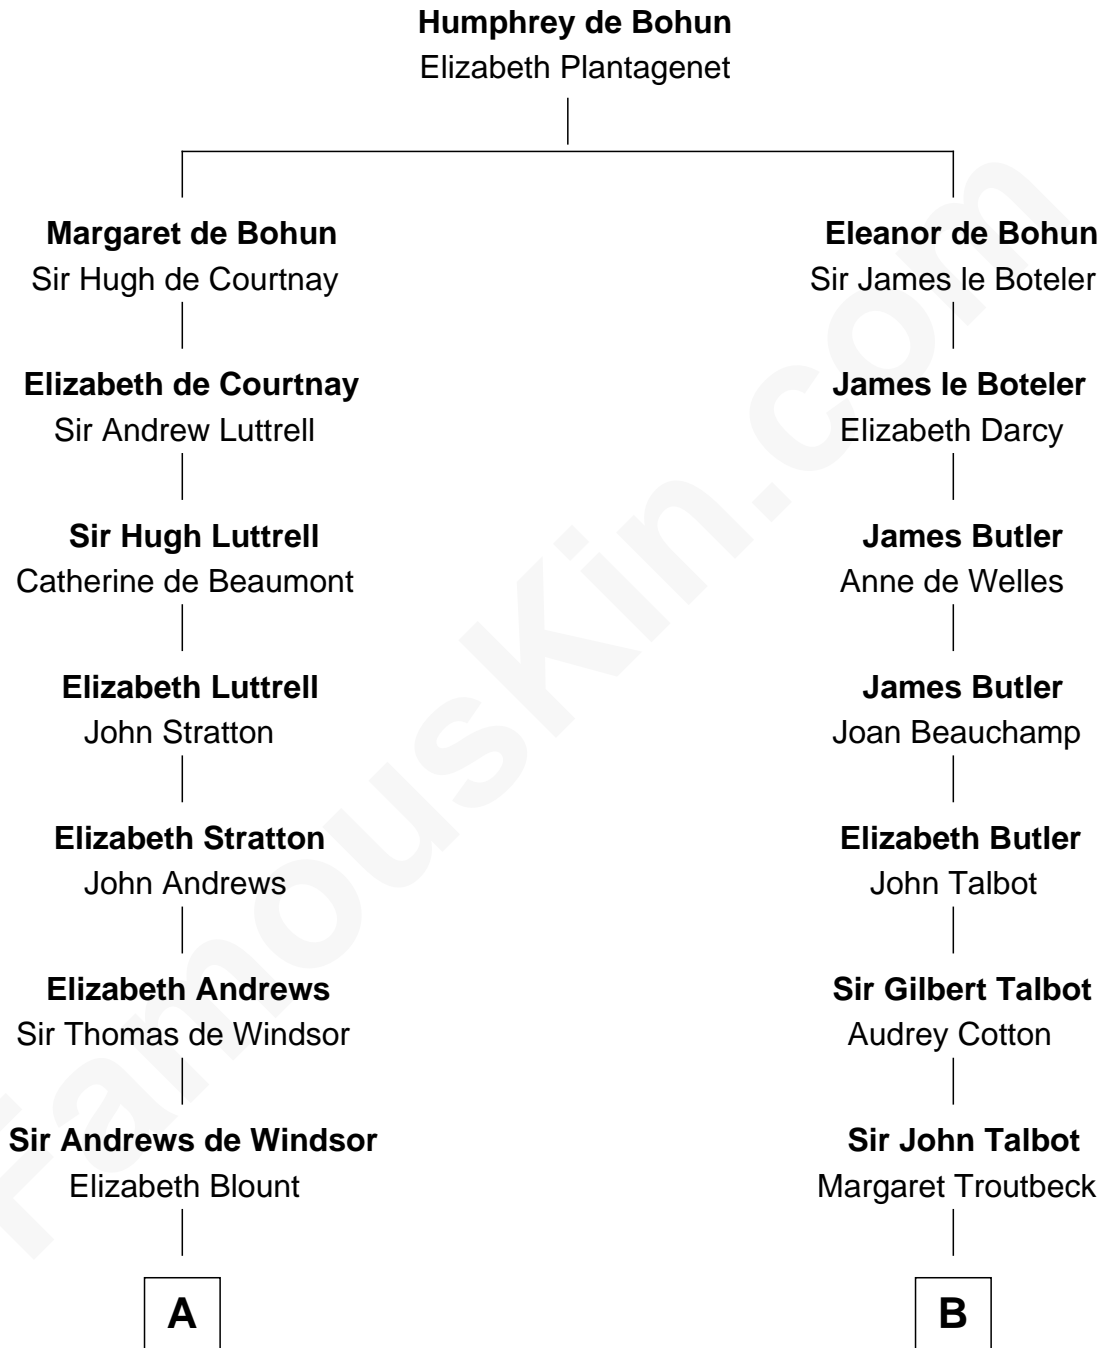

FamousKin.com
Relationship Chart of
Mary Chapin Carpenter
Singer and Songwriter

17th cousin 4 times removed of
Jay Gould
American Railroad "Robber Baron"

C

Eliza Marshall
Harrison Robertson

Harrison Robertson
Mary L. Vawter

Harrison Marshall Robertson
Mary MacKenzie

Mary Bowie Robertson
Chapin Carpenter

Mary Chapin Carpenter
Singer and Songwriter

FamousKin.com