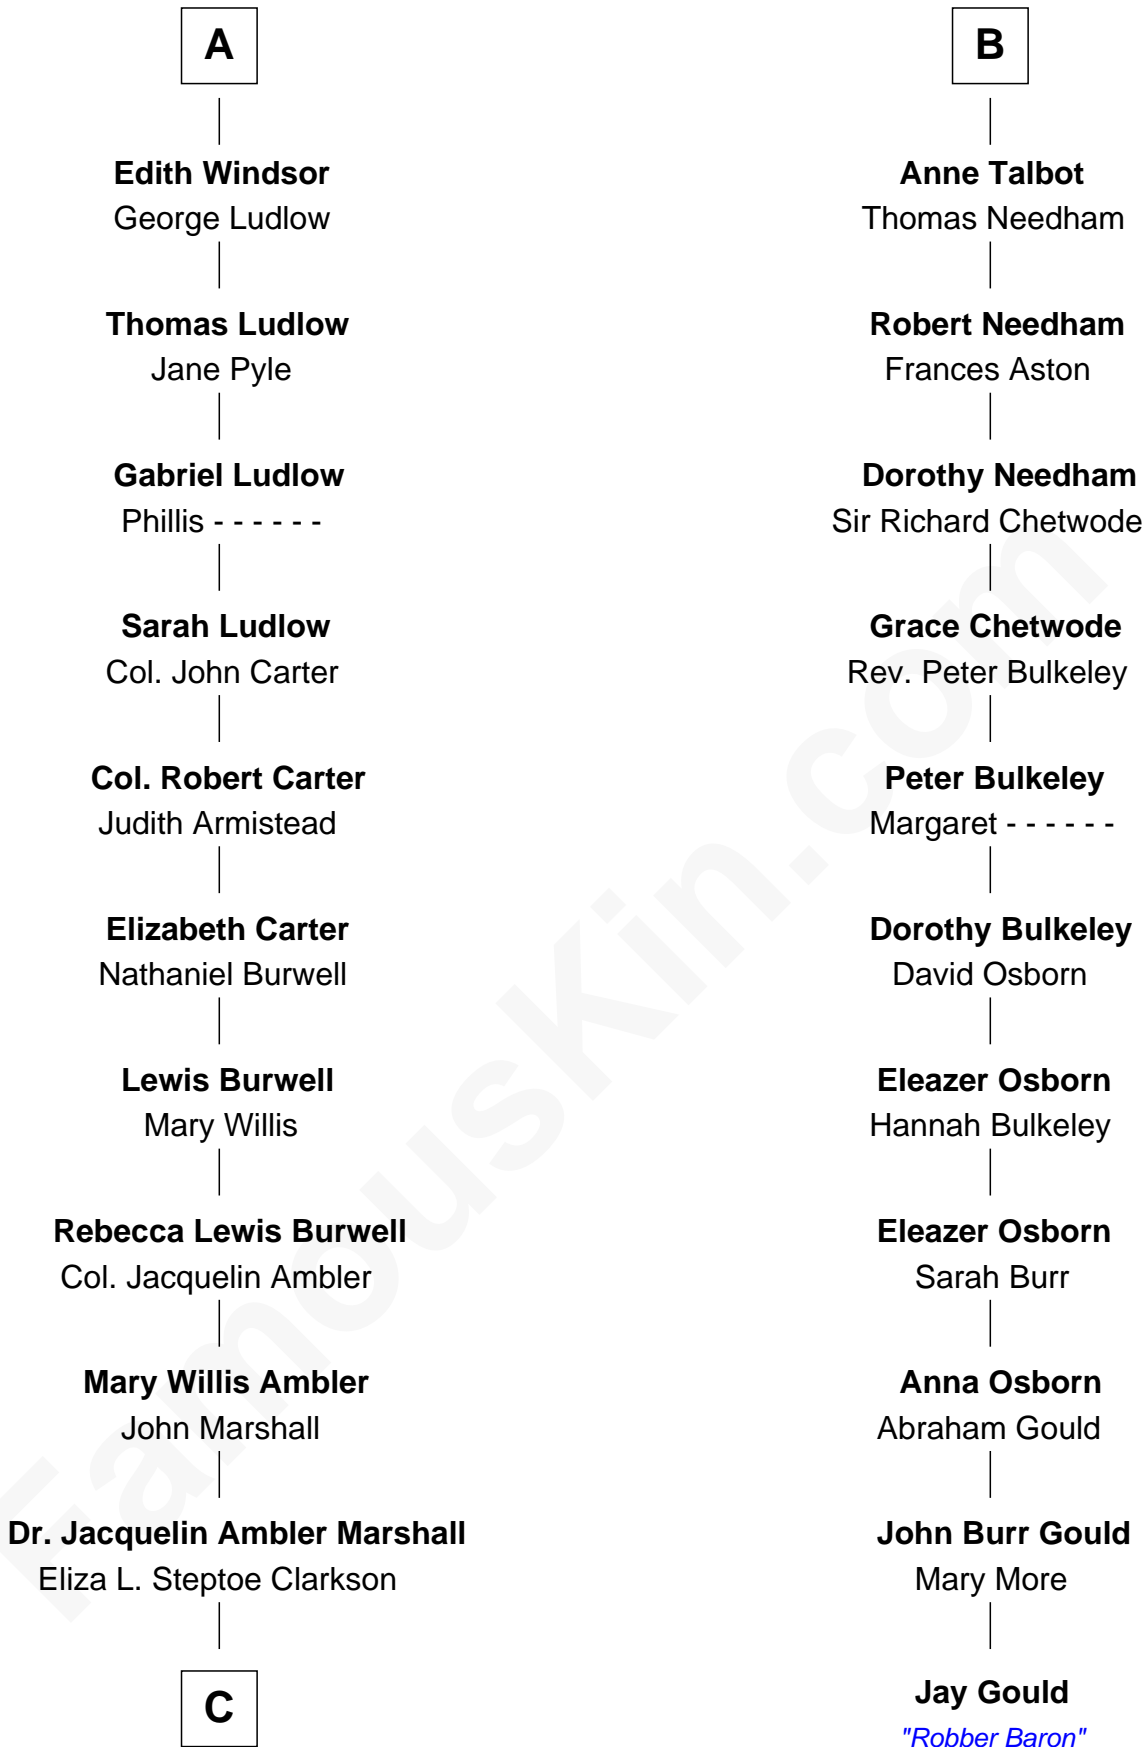

FamousKin.com
Relationship Chart of
Mary Chapin Carpenter
Singer and Songwriter

17th cousin 4 times removed of
Jay Gould
American Railroad "Robber Baron"

C

Eliza Marshall
Harrison Robertson

Harrison Robertson
Mary L. Vawter

Harrison Marshall Robertson
Mary MacKenzie

Mary Bowie Robertson
Chapin Carpenter

Mary Chapin Carpenter
Singer and Songwriter

FamousKin.com