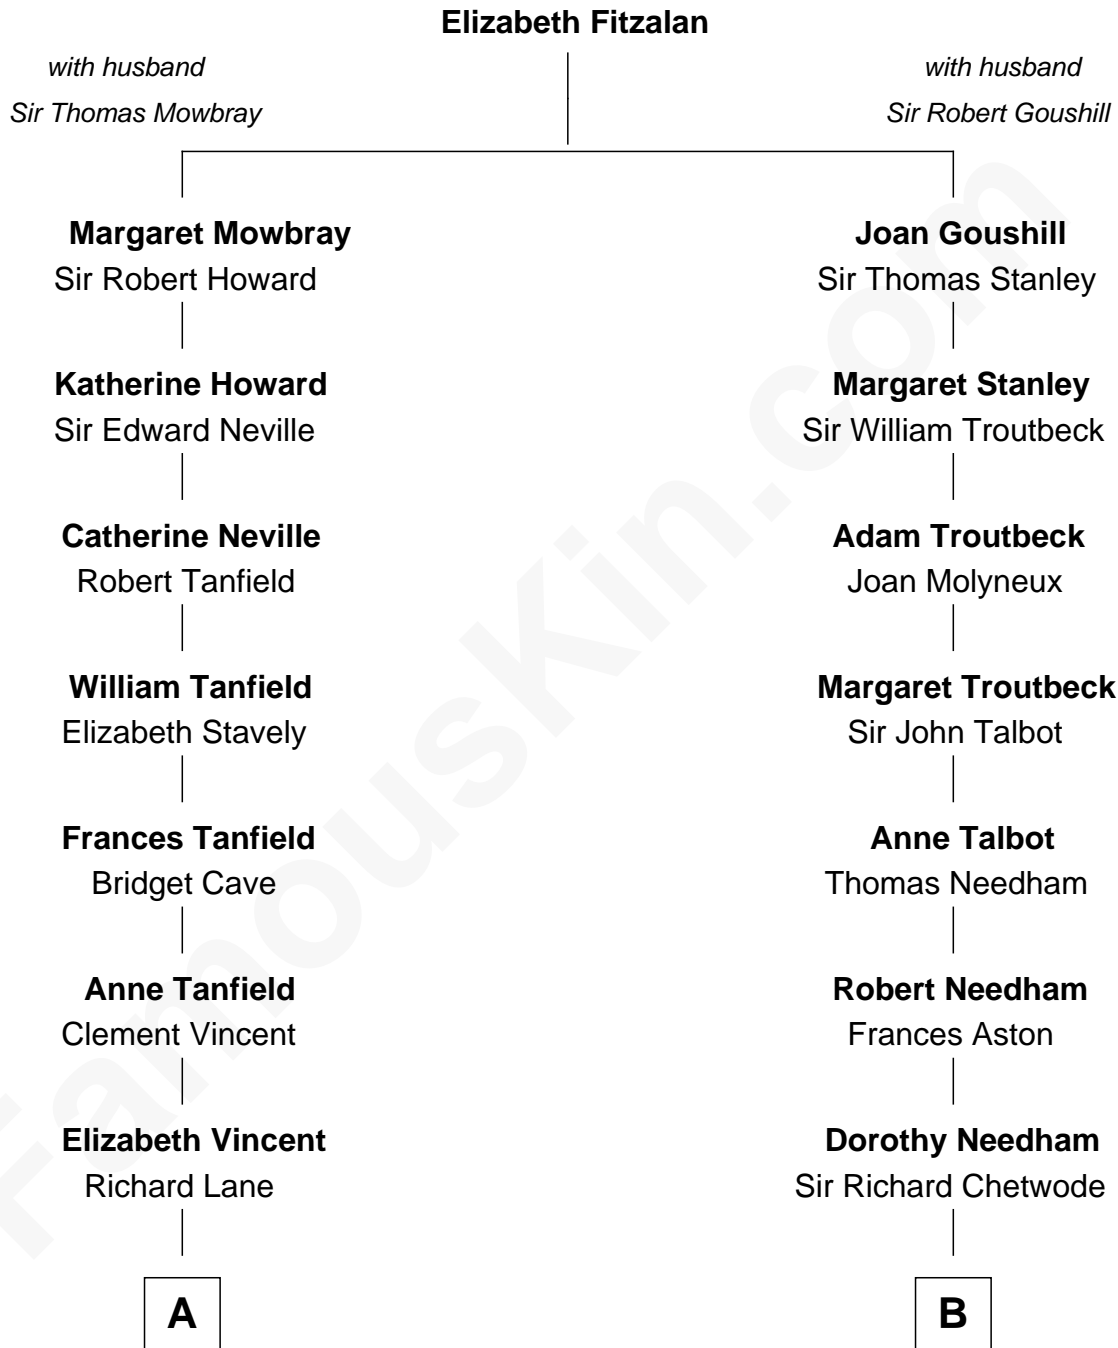

FamousKin.com
Relationship Chart of
Mary Chapin Carpenter
Singer and Songwriter

14th cousin 5 times removed of
Jay Gould
American Railroad "Robber Baron"

C

—
Harrison Marshall Robertson

Mary MacKenzie

—
Mary Bowie Robertson

Chapin Carpenter

—
Mary Chapin Carpenter

Singer and Songwriter

FamousKin.com