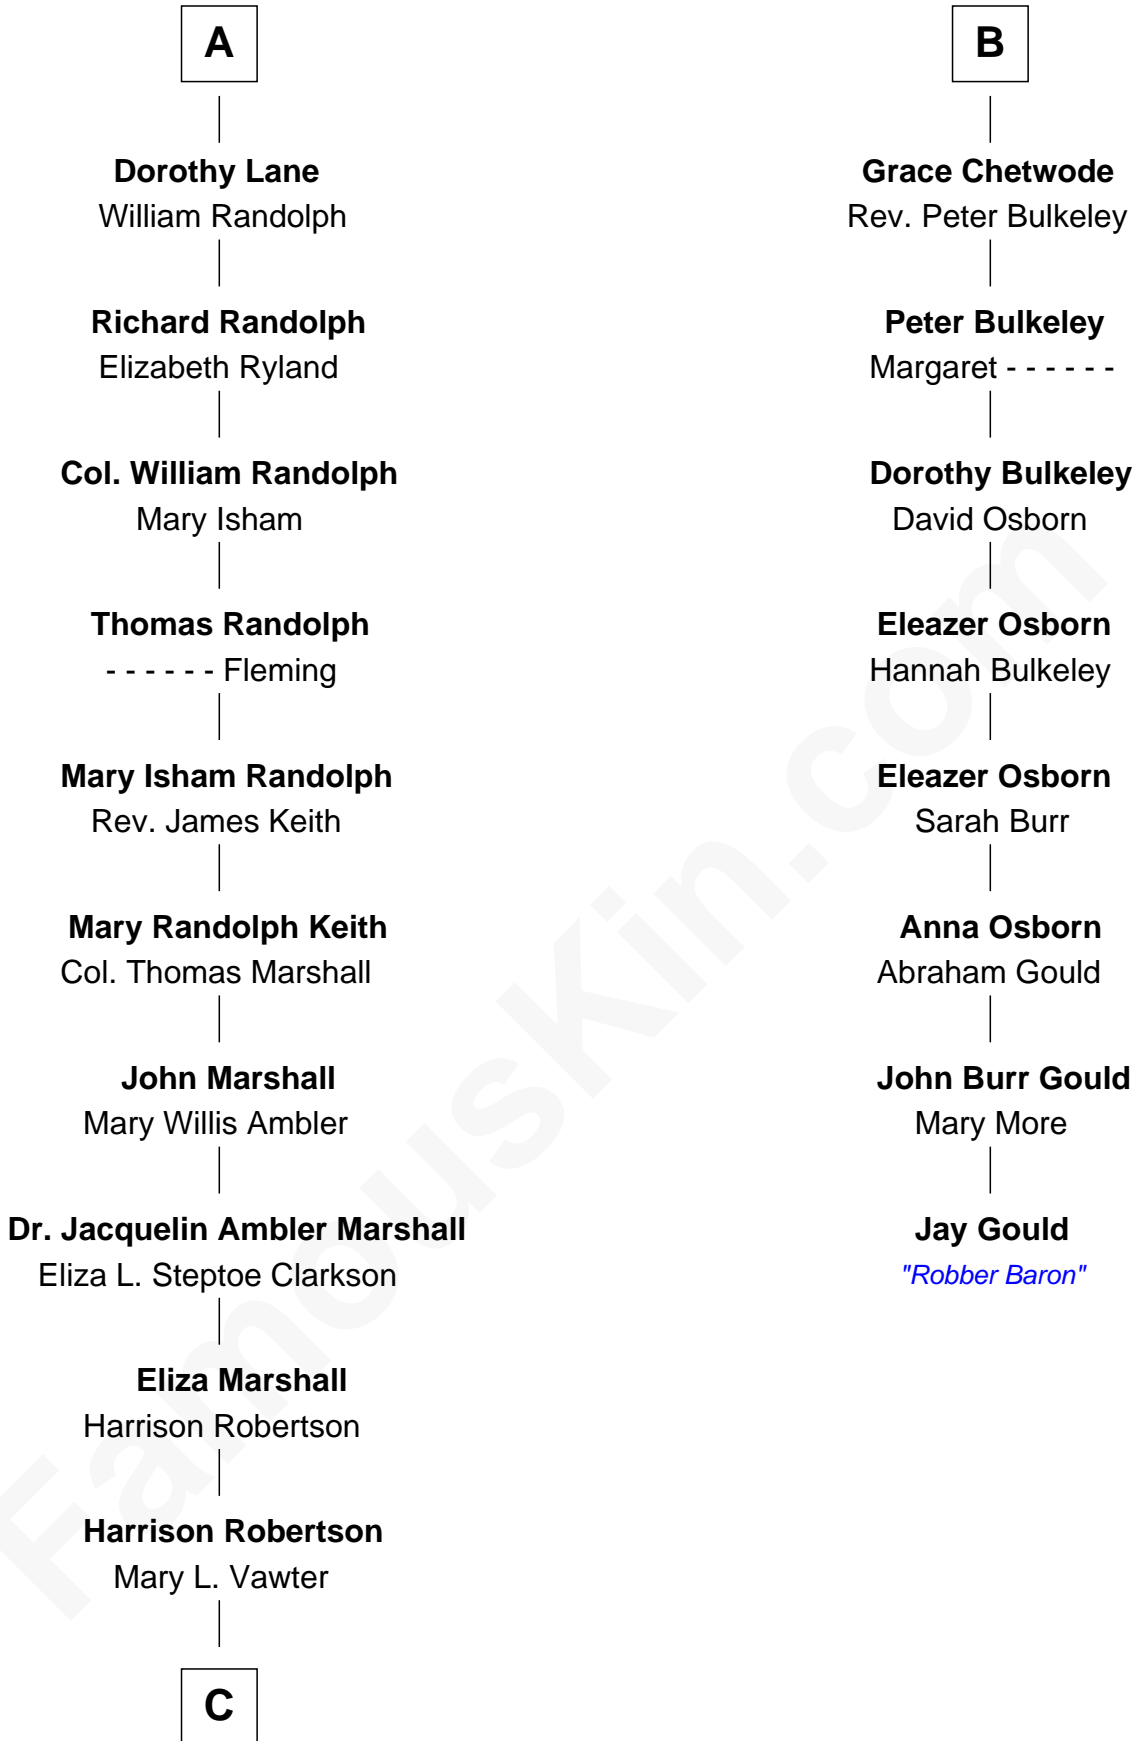

FamousKin.com
Relationship Chart of
Mary Chapin Carpenter
Singer and Songwriter

14th cousin 5 times removed of
Jay Gould
American Railroad "Robber Baron"

C

—
Harrison Marshall Robertson

Mary MacKenzie

—
Mary Bowie Robertson

Chapin Carpenter

—
Mary Chapin Carpenter

Singer and Songwriter

FamousKin.com