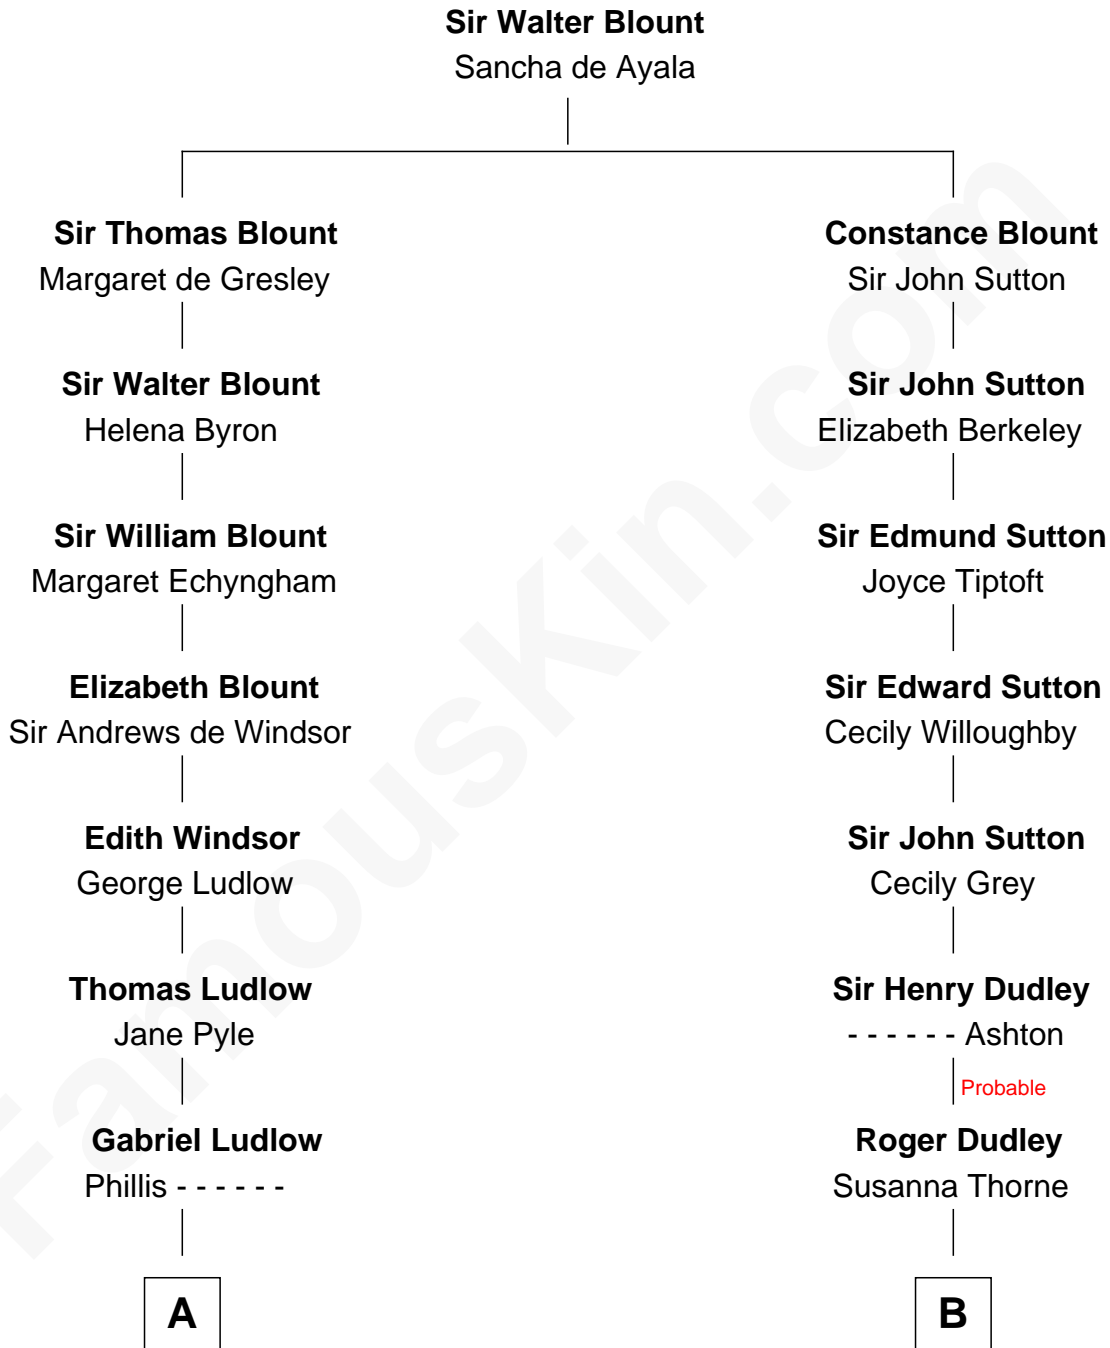

**FamousKin.com**  
**Relationship Chart of**  
**Mary Chapin Carpenter**  
*Singer and Songwriter*

15th cousin 3 times removed of

**William Marsh Rice**  
*Founder of Rice University*

**C**

—  
**Mary Bowie Robertson**

Chapin Carpenter

—  
**Mary Chapin Carpenter**

*Singer and Songwriter*

FamousKin.com