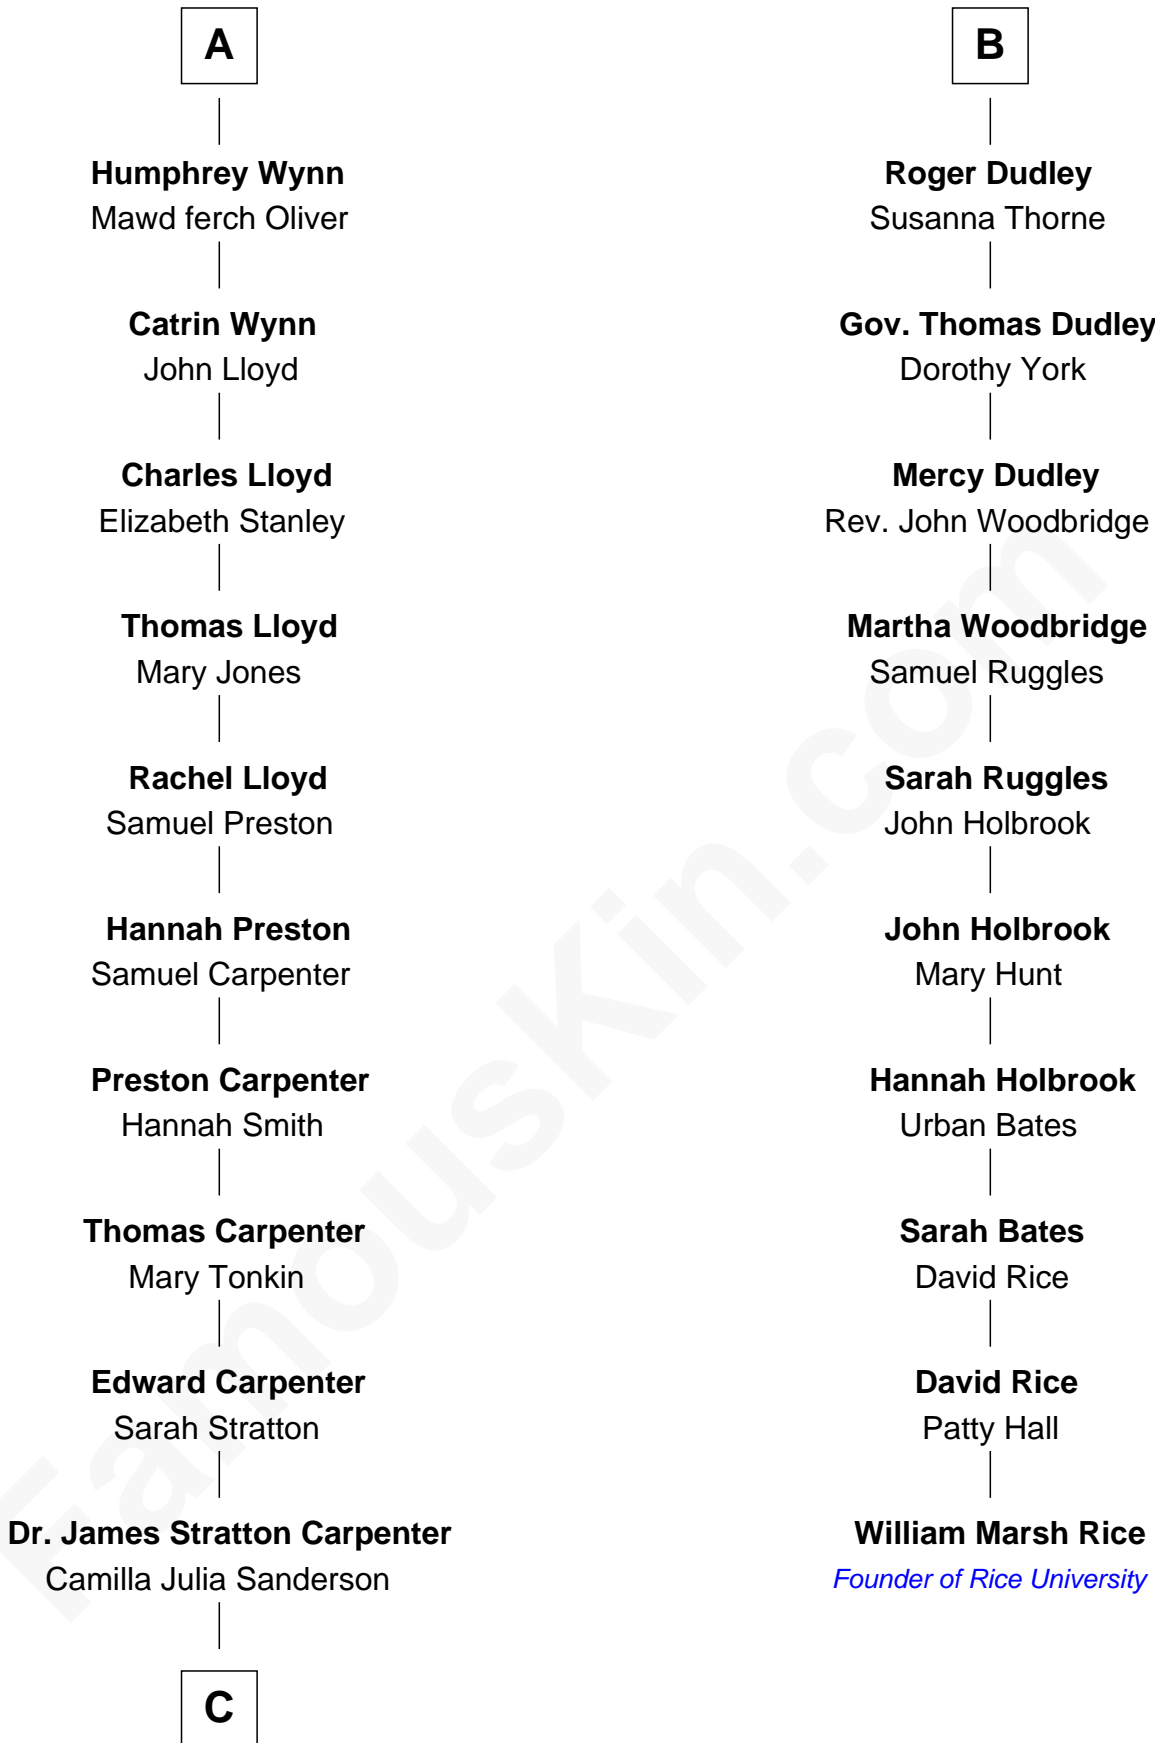

**FamousKin.com**  
**Relationship Chart of**  
**Mary Chapin Carpenter**  
*Singer and Songwriter*

16th cousin 5 times removed of

**William Marsh Rice**  
*Founder of Rice University*

**C**

—  
**Dr. John Thomas Carpenter**

Eliza Adelaide Hill

—  
**Dr. James Stratton Carpenter**

Lillian Louise Chapin

—  
**Chapin Carpenter**

Ruth Smythe

—  
**Chapin Carpenter**

Mary Bowie Robertson

—  
**Mary Chapin Carpenter**

*Singer and Songwriter*

FamousKin.com